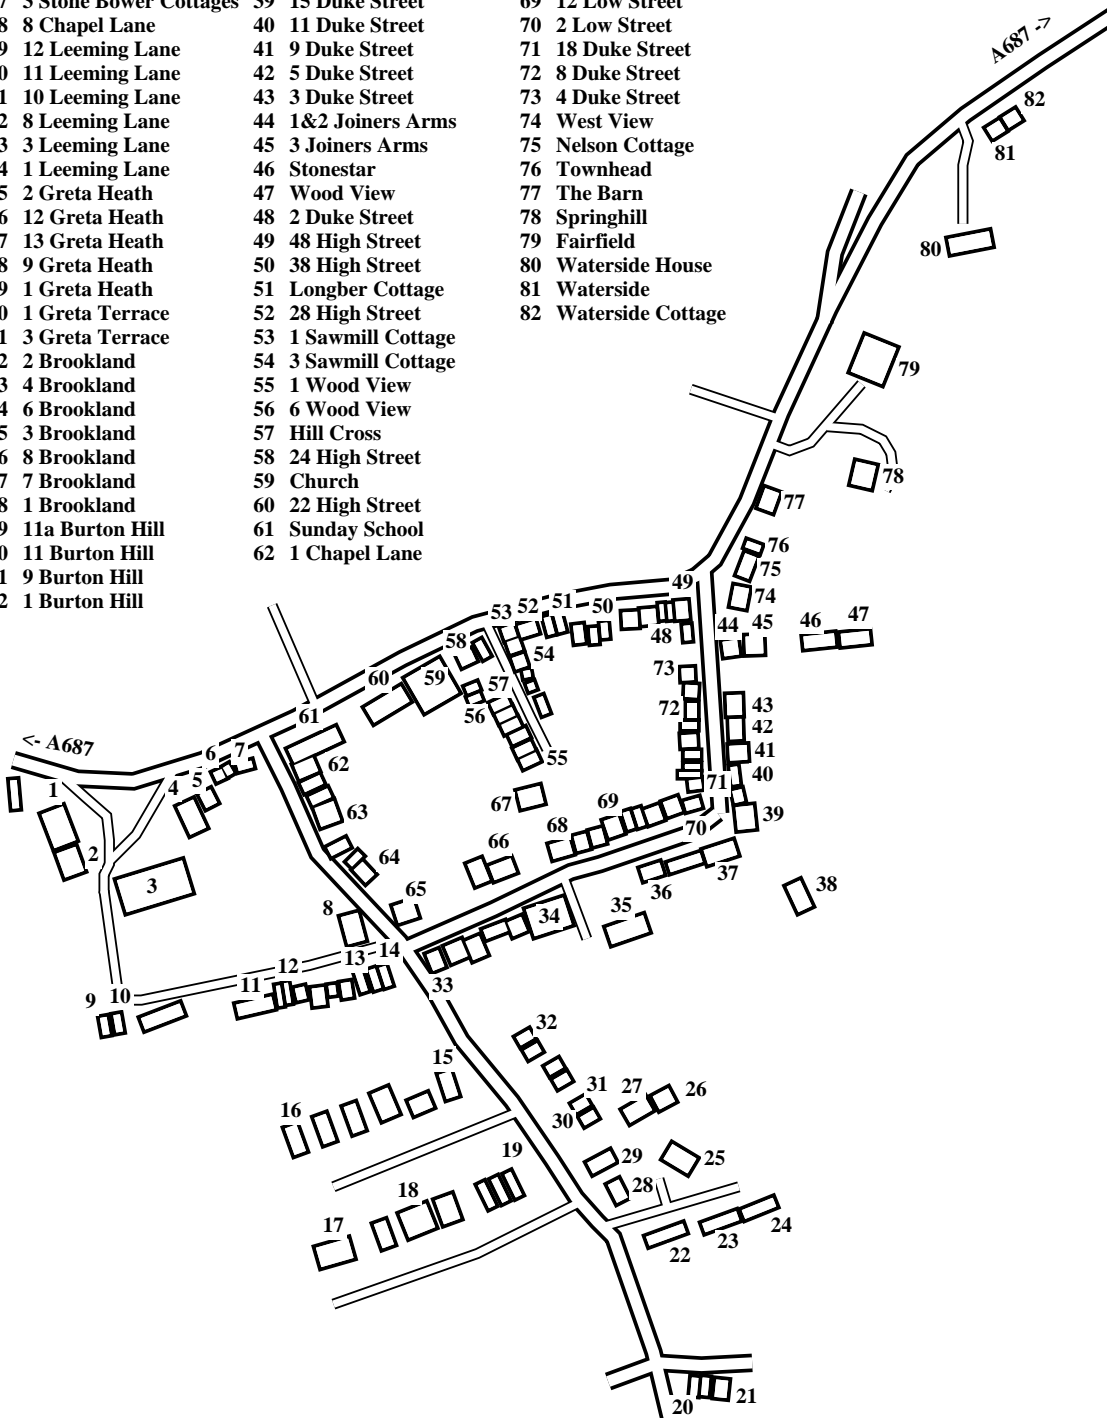

# Burton in Lonsdale (South)

Caution: This map has not yet been checked by residents.

There may be errors and omissions.

- 1 Castle Hill Farm
- 2 Hill House
- 3 All Saints' Church
- 4 Stonebower
- 5 12 High Street
- 6 1 Stone Bower Cottages
- 7 3 Stone Bower Cottages
- 8 8 Chapel Lane
- 9 12 Leeming Lane
- 10 11 Leeming Lane
- 11 10 Leeming Lane
- 12 8 Leeming Lane
- 13 3 Leeming Lane
- 14 1 Leeming Lane
- 15 2 Greta Heath
- 16 12 Greta Heath
- 17 13 Greta Heath
- 18 9 Greta Heath
- 19 1 Greta Heath
- 20 1 Greta Terrace
- 21 3 Greta Terrace
- 22 2 Brookland
- 23 4 Brookland
- 24 6 Brookland
- 25 3 Brookland
- 26 8 Brookland
- 27 7 Brookland
- 28 1 Brookland
- 29 11a Burton Hill
- 30 11 Burton Hill
- 31 9 Burton Hill
- 32 1 Burton Hill
- 33 19 Low Street
- 34 Punch Bowl Hotel
- 35 Ridding Well
- 36 5 Low Street
- 37 1 Low Street
- 38 Tatham Lodge
- 39 15 Duke Street
- 40 11 Duke Street
- 41 9 Duke Street
- 42 5 Duke Street
- 43 3 Duke Street
- 44 1&2 Joiners Arms
- 45 3 Joiners Arms
- 46 Stonestar
- 47 Wood View
- 48 2 Duke Street
- 49 48 High Street
- 50 38 High Street
- 51 Longber Cottage
- 52 28 High Street
- 53 1 Sawmill Cottage
- 54 3 Sawmill Cottage
- 55 1 Wood View
- 56 6 Wood View
- 57 Hill Cross
- 58 24 High Street
- 59 Church
- 60 22 High Street
- 61 Sunday School
- 62 1 Chapel Lane
- 63 4 Chapel Lane
- 64 7 Chapel Lane
- 65 24 Low Street
- 66 20 Low Street
- 67 Rose Cottage
- 68 18 Low Street
- 69 12 Low Street
- 70 2 Low Street
- 71 18 Duke Street
- 72 8 Duke Street
- 73 4 Duke Street
- 74 West View
- 75 Nelson Cottage
- 76 Townhead
- 77 The Barn
- 78 Springhill
- 79 Fairfield
- 80 Waterside House
- 81 Waterside
- 82 Waterside Cottage