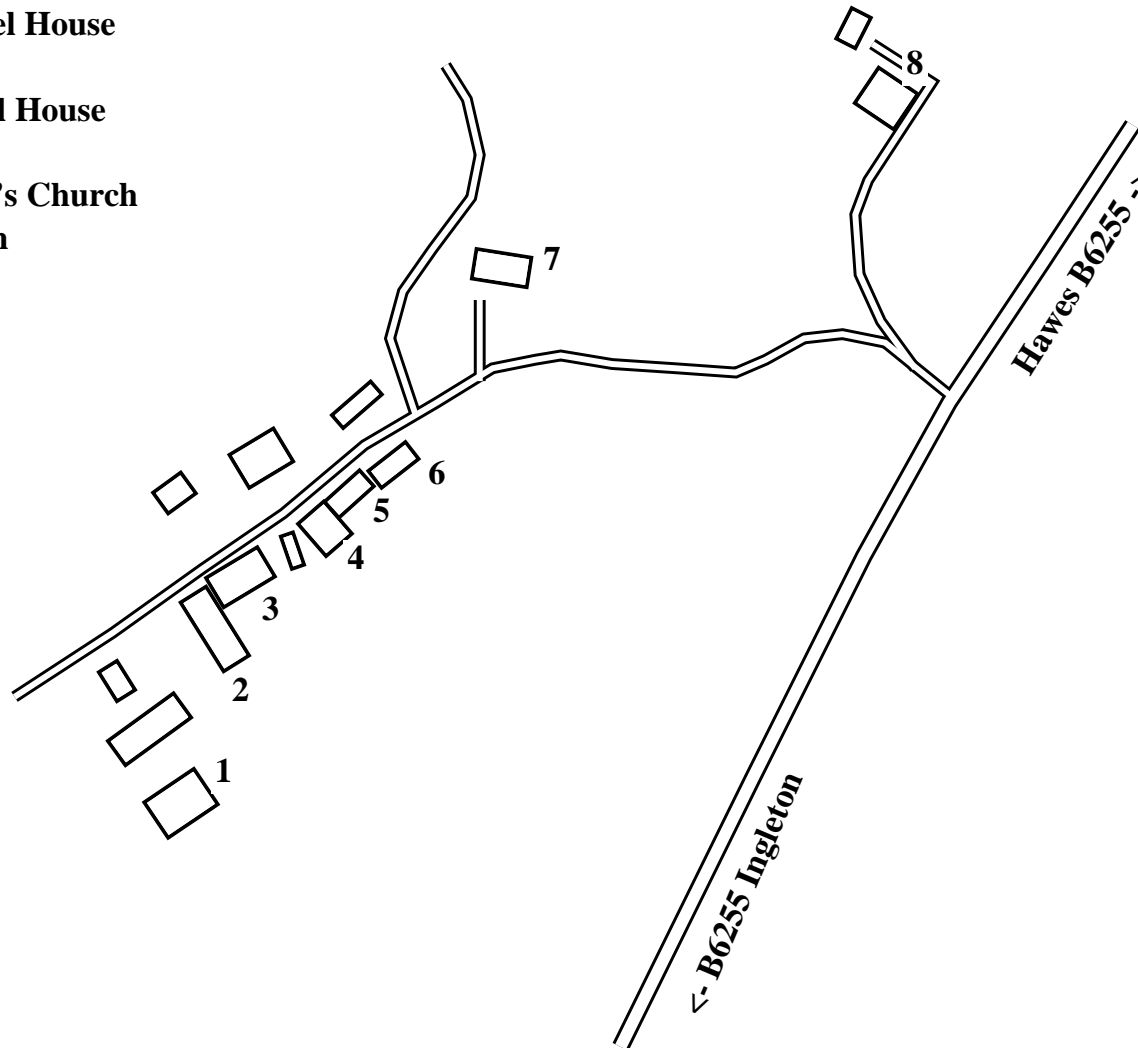

# Chapel le Dale

Caution: This map has not yet been checked by residents.  
There may be errors and omissions.

- 1 West Fields
- 2 Tommybank Cottage
- 3 West Chapel House
- 4 Croft Gate
- 5 East Chapel House
- 6 Crag Foot
- 7 St Leonard's Church
- 8 Nether Glen

- Crag Foot . . . . . 6
- Croft Gate . . . . . 4
- East Chapel House . . . . 5
- Nether Glen . . . . . 8
- St Leonard's Church . . . 7
- Tommybank Cottage . . . 2
- West Chapel House . . . . 3
- West Fields. . . . . 1