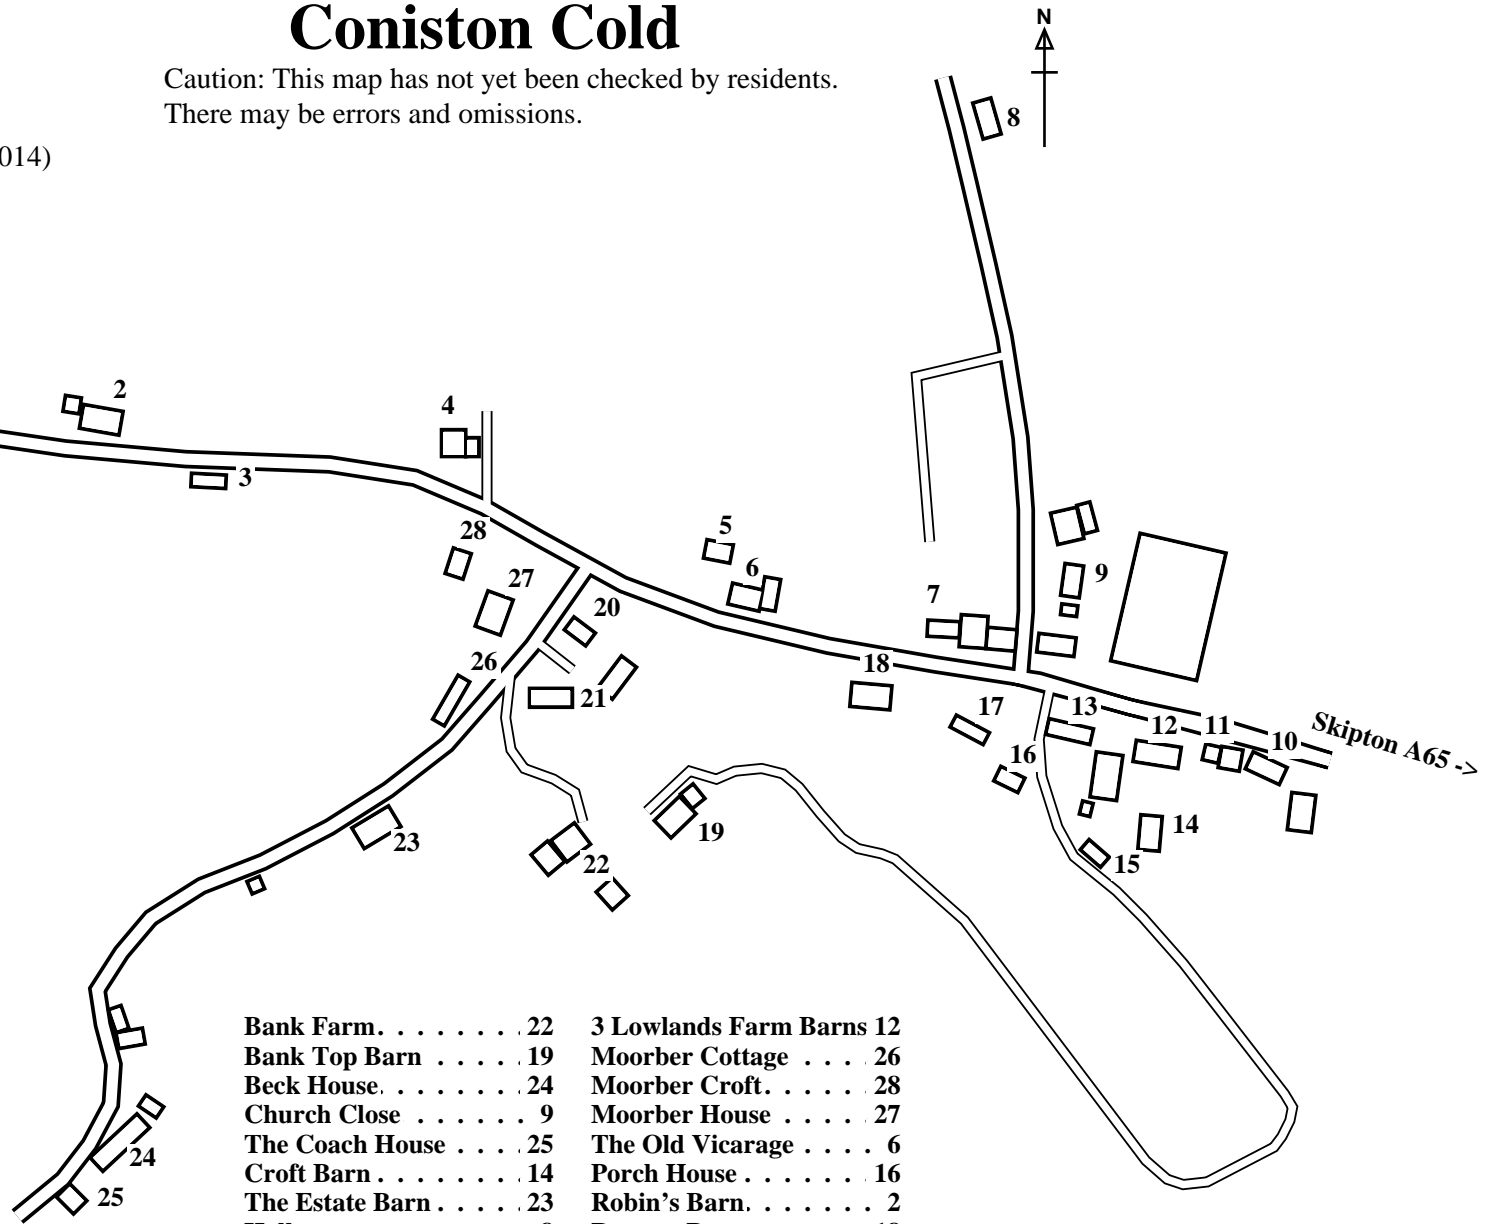

Coniston Cold

Caution: This map has not yet been checked by residents.
There may be errors and omissions.

- 1 Town Head Laithe
- 2 Robin's Barn
- 3 Katys Well
- 4 Hill Top Farm
- 5 St Peters Cottage
- 6 The Old Vicarage
- 7 School House
- 8 Hall
- 9 Church Close
- 10 Low Barn
- 11 2 Lowlands Farm Barns
- 12 3 Lowlands Farm Barns
- 13 Lowlands
- 14 Croft Barn
- 15 Lowland Farm
- 16 Porch House
- 17 Stone Beck
- 18 Rowton Barn
- 19 Bank Top Barn
- 20 3 Sarah's Croft
- 21 1 Sarah's Croft
- 22 Bank Farm
- 23 The Estate Barn
- 24 Beck House
- 25 The Coach House
- 26 Moorber Cottage
- 27 Moorber House
- 28 Moorber Croft

- | | |
|------------------------------|-------------------------------|
| Bank Farm. 22 | 3 Lowlands Farm Barns 12 |
| Bank Top Barn 19 | Moorber Cottage 26 |
| Beck House. 24 | Moorber Croft. 28 |
| Church Close 9 | Moorber House 27 |
| The Coach House 25 | The Old Vicarage 6 |
| Croft Barn 14 | Porch House 16 |
| The Estate Barn 23 | Robin's Barn. 2 |
| Hall. 8 | Rowton Barn. 18 |
| Hill Top Farm 4 | 1 Sarah's Croft 21 |
| Katys Well 3 | 3 Sarah's Croft 20 |
| Low Barn. 10 | School House. 7 |
| Lowland Farm. 15 | Stone Beck 17 |
| Lowlands. 13 | St Peters Cottage 5 |
| 2 Lowlands Farm Barns 11 | Town Head Laithe. 1 |