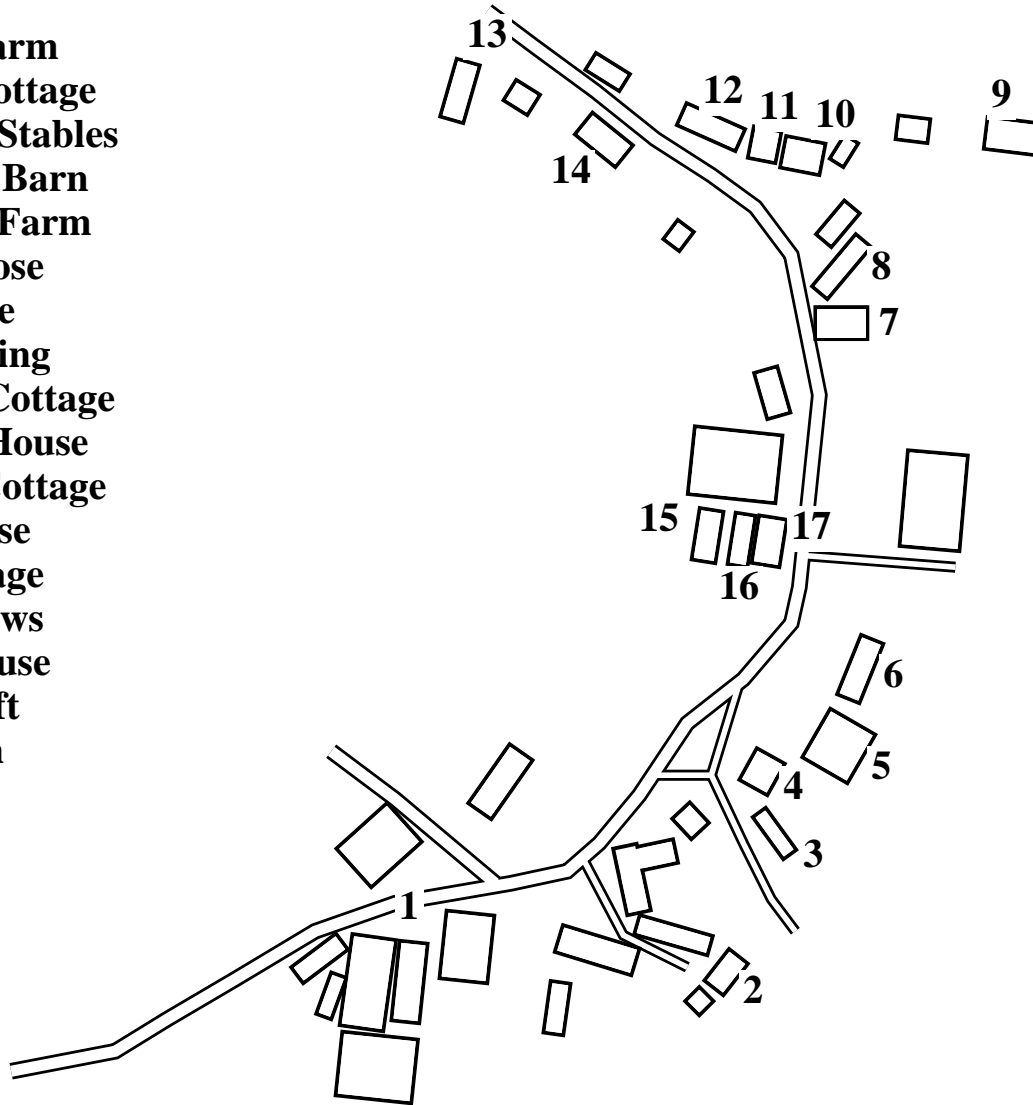

# Feizor

Caution: This map has not yet been checked by residents.  
There may be errors and omissions.

- 1 Old Hall Farm
- 2 Old Hall Cottage
- 3 Scar Close Stables
- 4 Top of Hill Barn
- 5 Scar Close Farm
- 6 Feghers Close
- 7 Croft House
- 8 Fechs Sheiling
- 9 Stockdale Cottage
- 10 Stockdale House
- 11 Clapham Cottage
- 12 Feizor House
- 13 Jacks Cottage
- 14 The Meadows
- 15 Faiches House
- 16 Lower Croft
- 17 Home Barn

- Clapham Cottage . . . 11
- Croft House . . . . . 7
- Faiches House . . . . . 15
- Fechs Sheiling . . . . . 8
- Feghers Close . . . . . 6
- Feizor House. . . . . 12
- Home Barn. . . . . 17
- Jacks Cottage . . . . . 13
- Lower Croft . . . . . 16
- The Meadows . . . . . 14
- Old Hall Cottage. . . . . 2
- Old Hall Farm. . . . . 1
- Scar Close Farm. . . . . 5
- Scar Close Stables. . . 3
- Stockdale Cottage . . . 9
- Stockdale House . . . 10
- Top of Hill Barn . . . . 4