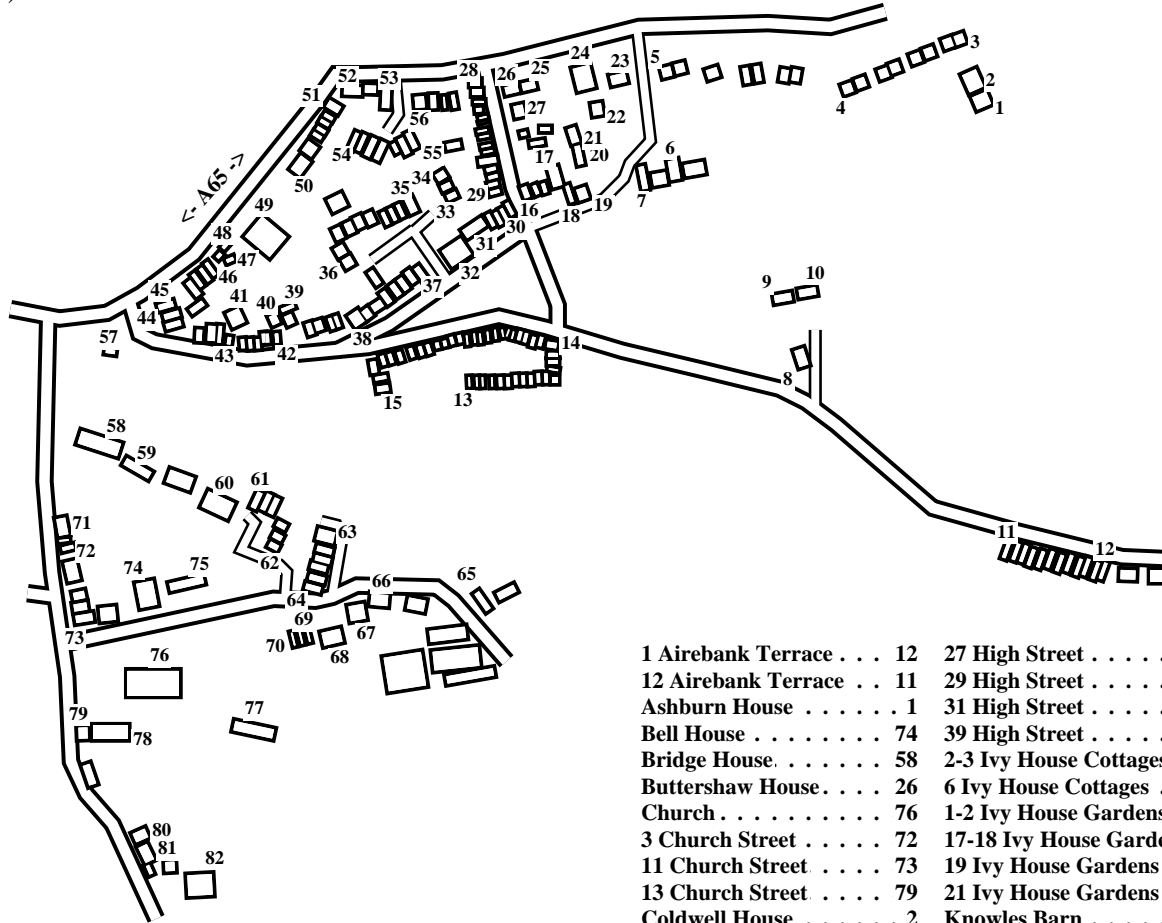

Gargrave (Southeast)

Caution: This map has not yet been checked by residents.
There may be errors and omissions.

- 1 Ashburn House
- 2 Coldwell House
- 3 3 Skipton Road
- 4 17 Skipton Road
- 5 31 Skipton Road
- 6 1 Knowles House
- 7 3 Knowles House
- 8 1 Pinfold Croft
- 9 2 Pinfold Croft
- 10 3 Pinfold Croft
- 11 12 Airebank Terrace
- 12 1 Airebank Terrace
- 13 42 River Place
- 14 27 River Place
- 15 1 River Place
- 16 1 Knowles Court
- 17 5 Knowles Court
- 18 Knowles Stables
- 19 Knowles Barn
- 20 6 Knowles Court
- 21 7 Knowles Court
- 22 Lyndale House
- 23 33 Skipton Road
- 24 Garage
- 25 Sharpshaw House
- 26 Buttershaw House
- 27 The Old Police House
- 28 18 East Street
- 29 5 East Street
- 30 2 East Street
- 31 6 Ivy House Cottages
- 32 2-3 Ivy House Cottages
- 33 21 Ivy House Gardens
- 34 19 Ivy House Gardens
- 35 17-18 Ivy House Gardens
- 36 1-2 Ivy House Gardens
- 37 7 South Street
- 38 12 South Street
- 39 25 St Andrews Court
- 40 18 St Andrews Court
- 41 1-4 St Andrews Court
- 42 19 St Andrews Court
- 43 24 St Andrews Court
- 44 29 St Andrews Court
- 45 39 High Street
- 46 31 High Street
- 47 27 High Street
- 48 29 High Street
- 49 23 High Street
- 50 19 High Street
- 51 Post Office
- 52 5 High Street
- 53 14 Mickle Hill Mews
- 54 12 Mickle Hill Mews
- 55 6 Mickle Hill Mews
- 56 1 Mickle Hill Mews
- 57 Public Conveniences
- 58 Bridge House
- 59 3 Riverside
- 60 1 Riverside
- 61 15 Goffa Mill
- 62 9 Goffa Mill
- 63 6-8 Goffa Mill
- 64 1 Goffa Mill
- 65 Low Green Farm
- 66 Low Green Cottage
- 67 Low Green Barn
- 68 Low Green House
- 69 3 Mill Hill
- 70 1 Mill Hill
- 71 Fletchers Barn
- 72 3 Church Street
- 73 11 Church Street
- 74 Bell House
- 75 Vicarage
- 76 St Andrews Church
- 77 Taira Gardens
- 78 Taira House
- 79 13 Church Street
- 80 1 Paget Croft
- 81 2 Paget Croft
- 82 Paget Hall