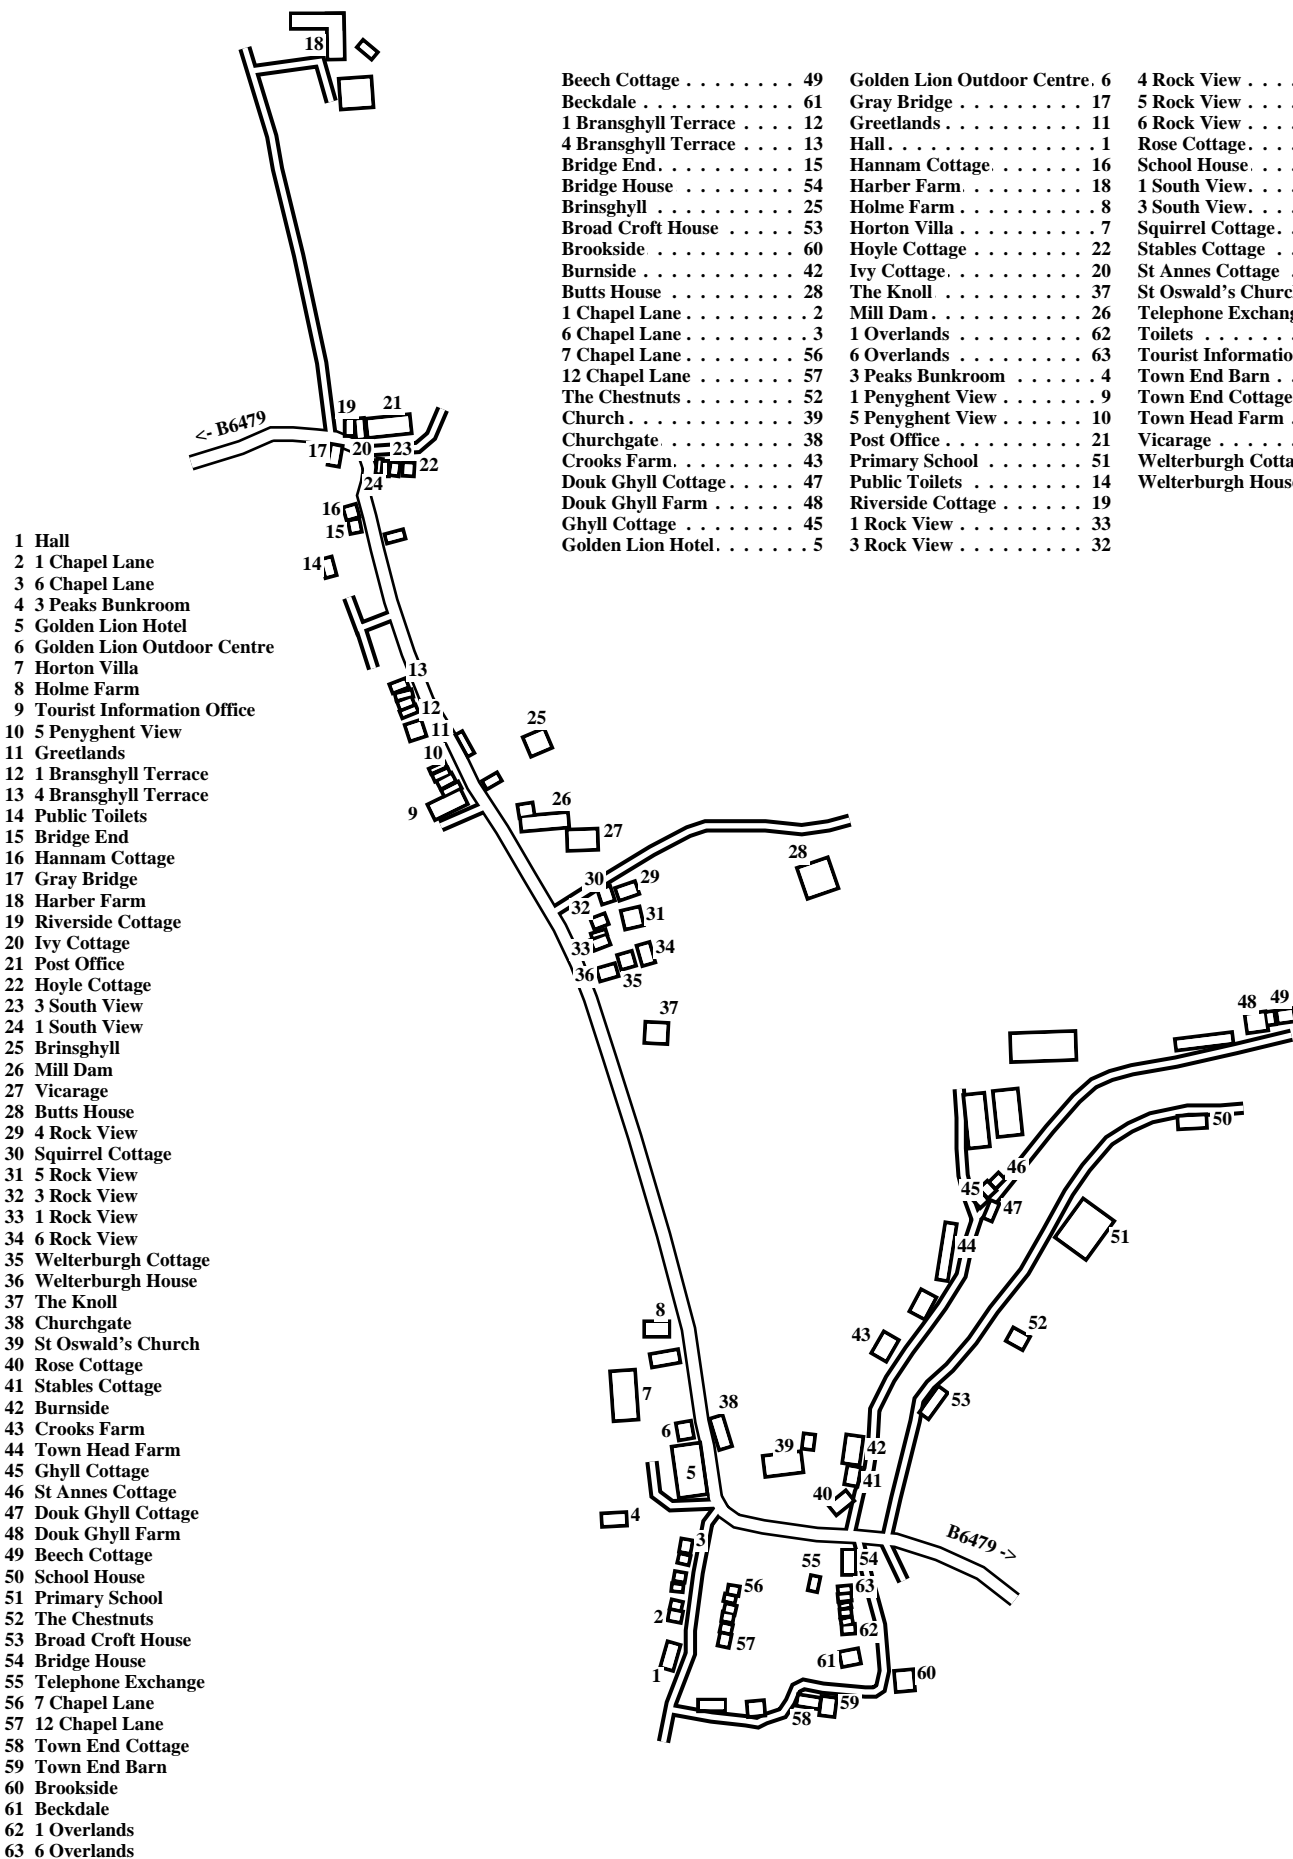

# Horton in Ribblesdale (East)

Caution: This map has not yet been checked by residents.

There may be errors and omissions.

- 1 Hall
- 2 1 Chapel Lane
- 3 6 Chapel Lane
- 4 3 Peaks Bunkroom
- 5 Golden Lion Hotel
- 6 Golden Lion Outdoor Centre
- 7 Horton Villa
- 8 Holme Farm
- 9 Tourist Information Office
- 10 5 Penyghent View
- 11 Greetlands
- 12 1 Bransghyll Terrace
- 13 4 Bransghyll Terrace
- 14 Public Toilets
- 15 Bridge End
- 16 Hannam Cottage
- 17 Gray Bridge
- 18 Harber Farm
- 19 Riverside Cottage
- 20 Ivy Cottage
- 21 Post Office
- 22 Hoyle Cottage
- 23 3 South View
- 24 1 South View
- 25 Brinsghyll
- 26 Mill Dam
- 27 Vicarage
- 28 Butts House
- 29 4 Rock View
- 30 Squirrel Cottage
- 31 5 Rock View
- 32 3 Rock View
- 33 1 Rock View
- 34 6 Rock View
- 35 Welterburgh Cottage
- 36 Welterburgh House
- 37 The Knoll
- 38 Churchgate
- 39 St Oswald's Church
- 40 Rose Cottage
- 41 Stables Cottage
- 42 Burnside
- 43 Crooks Farm
- 44 Town Head Farm
- 45 Ghyll Cottage
- 46 St Annes Cottage
- 47 Douk Ghyll Cottage
- 48 Douk Ghyll Farm
- 49 Beech Cottage
- 50 School House
- 51 Primary School
- 52 The Chestnuts
- 53 Broad Croft House
- 54 Bridge House
- 55 Telephone Exchange
- 56 7 Chapel Lane
- 57 12 Chapel Lane
- 58 Town End Cottage
- 59 Town End Barn
- 60 Brookside
- 61 Beckdale
- 62 1 Overlands
- 63 6 Overlands