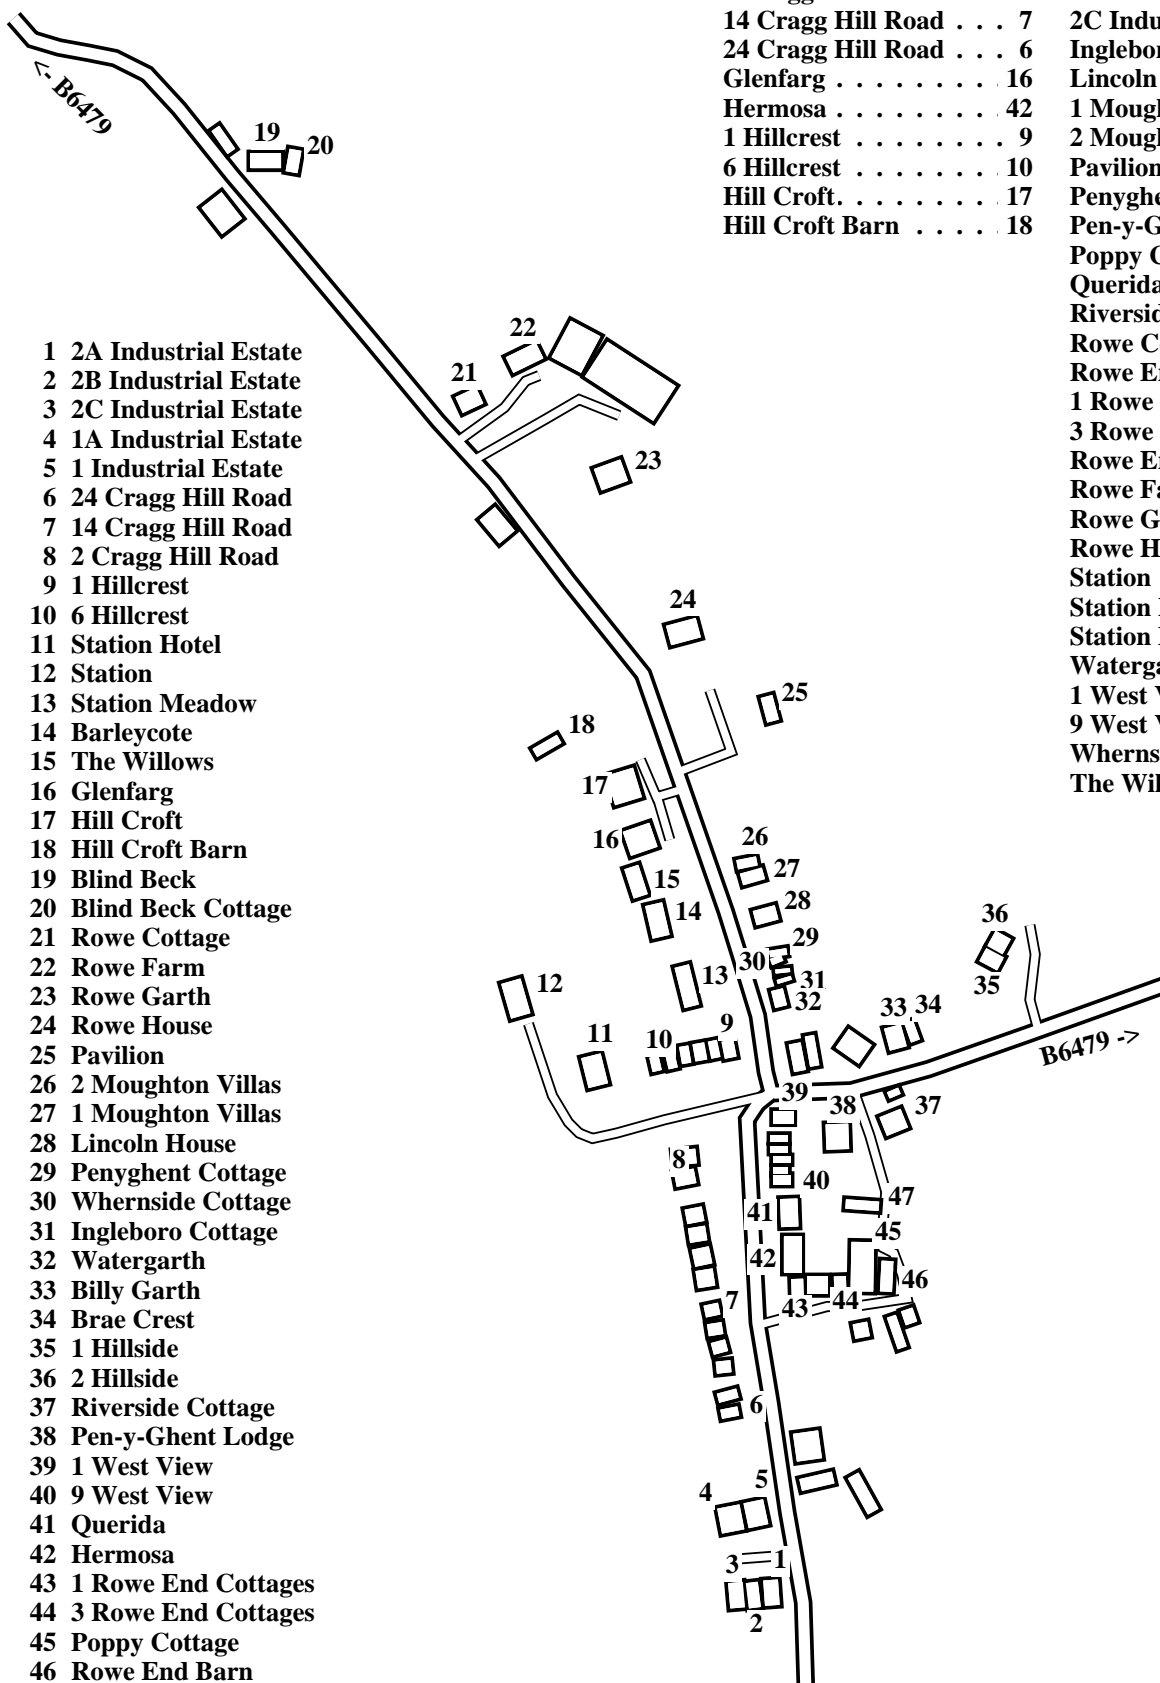

Horton in Ribblesdale (West)

Caution: This map has not yet been checked by residents.

There may be errors and omissions.

- 1 2A Industrial Estate
- 2 2B Industrial Estate
- 3 2C Industrial Estate
- 4 1A Industrial Estate
- 5 1 Industrial Estate
- 6 24 Cragg Hill Road
- 7 14 Cragg Hill Road
- 8 2 Cragg Hill Road
- 9 1 Hillcrest
- 10 6 Hillcrest
- 11 Station Hotel
- 12 Station
- 13 Station Meadow
- 14 Barleycote
- 15 The Willows
- 16 Glenfarg
- 17 Hill Croft
- 18 Hill Croft Barn
- 19 Blind Beck
- 20 Blind Beck Cottage
- 21 Rowe Cottage
- 22 Rowe Farm
- 23 Rowe Garth
- 24 Rowe House
- 25 Pavilion
- 26 2 Moughton Villas
- 27 1 Moughton Villas
- 28 Lincoln House
- 29 Penyghent Cottage
- 30 Wherside Cottage
- 31 Ingleboro Cottage
- 32 Watergarth
- 33 Billy Garth
- 34 Brae Crest
- 35 1 Hillside
- 36 2 Hillside
- 37 Riverside Cottage
- 38 Pen-y-Ghent Lodge
- 39 1 West View
- 40 9 West View
- 41 Querida
- 42 Hermosa
- 43 1 Rowe End Cottages
- 44 3 Rowe End Cottages
- 45 Poppy Cottage
- 46 Rowe End Barn
- 47 Rowe End Farmhouse

- Barleycote 14
- Billy Garth 33
- Blind Beck 19
- Blind Beck Cottage 20
- Brae Crest 34
- 2 Cragg Hill Road 8
- 14 Cragg Hill Road 7
- 24 Cragg Hill Road 6
- Glenfarg 16
- Hermosa 42
- 1 Hillcrest 9
- 6 Hillcrest 10
- Hill Croft 17
- Hill Croft Barn 18
- 1 Hillside 35
- 2 Hillside 36
- 1 Industrial Estate 5
- 1A Industrial Estate 4
- 2A Industrial Estate 1
- 2B Industrial Estate 2
- 2C Industrial Estate 3
- Ingleboro Cottage 31
- Lincoln House 28
- 1 Moughton Villas 27
- 2 Moughton Villas 26
- Pavilion 25
- Penyghent Cottage 29
- Pen-y-Ghent Lodge 38
- Poppy Cottage 45
- Querida 41
- Riverside Cottage 37
- Rowe Cottage 21
- Rowe End Barn 46
- 1 Rowe End Cottages 43
- 3 Rowe End Cottages 44
- Rowe End Farmhouse 47
- Rowe Farm 22
- Rowe Garth 23
- Rowe House 24
- Station 12
- Station Hotel 11
- Station Meadow 13
- Watergarth 32
- 1 West View 39
- 9 West View 40
- Wherside Cottage 30
- The Willows 15