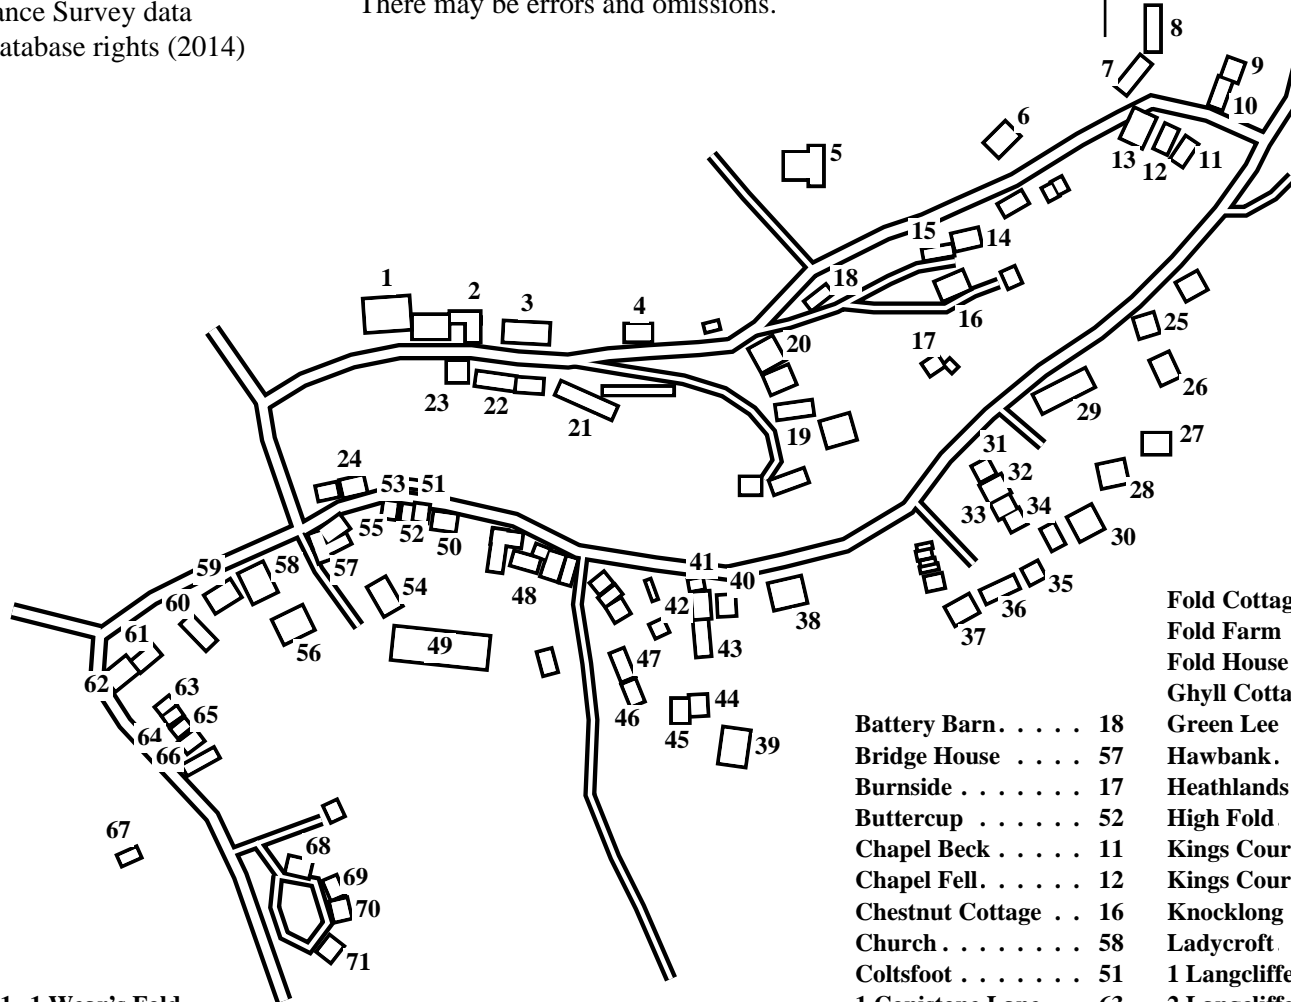

Kettlewell (East)

Caution: This map has not yet been checked by residents.
There may be errors and omissions.

- 1 Damside House
- 2 Damside Cottage
- 3 Leylands Barn
- 4 Croft Cottage
- 5 Daleview
- 6 Meadowcroft
- 7 Ladycroft
- 8 Townhead Cottage
- 9 2 Town Head
- 10 1 Town Head
- 11 Chapel Beck
- 12 Chapel Fell
- 13 Fell Foot
- 14 Long View
- 15 Renar Cottage
- 16 Chestnut Cottage
- 17 Burnside
- 18 Battery Barn
- 19 Moor End Farm
- 20 Green Lee
- 21 Old Hall
- 22 Sunters Garth Farm
- 23 Sunters Cottage
- 24 Kings Court
- 25 Ghyll Cottage
- 26 Moorlands
- 27 Willowbank
- 28 Craiglands
- 29 Hawbank
- 30 Heathlands
- 31 1 Langcliffe Garth
- 32 2 Langcliffe Garth
- 33 3 Langcliffe Garth
- 34 4 Langcliffe Garth
- 35 5 Langcliffe Garth
- 36 6 Langcliffe Garth
- 37 7 Langcliffe Garth
- 38 Langcliffe Count. Hse
- 39 High Fold
- 40 The Lodge
- 41 1 Wear's Fold
- 42 2 Wear's Fold
- 43 3 Wear's Fold
- 44 1 Langcliffe Cottages
- 45 2 Langcliffe Cottages
- 46 Fold House
- 47 Fold Farm
- 48 Fold Cottages
- 49 St Mary's Church
- 50 Sunnydale
- 51 Coltsfoot
- 52 Buttercup
- 53 Etter House
- 54 Kings Court
- 55 Lilac Cottage
- 56 The Manor House
- 57 Bridge House
- 58 Church
- 59 Manor Cottage
- 60 Spring Cottage
- 61 Maypole Cottage
- 62 Knocklong
- 63 1 Conistone Lane
- 64 2 Conistone Lane
- 65 3 Conistone Lane
- 66 4 Conistone Lane
- 67 Telephone Exchange
- 68 1 Roebuck Homes
- 69 2 Roebuck Homes
- 70 3 Roebuck Homes
- 71 4 Roebuck Homes