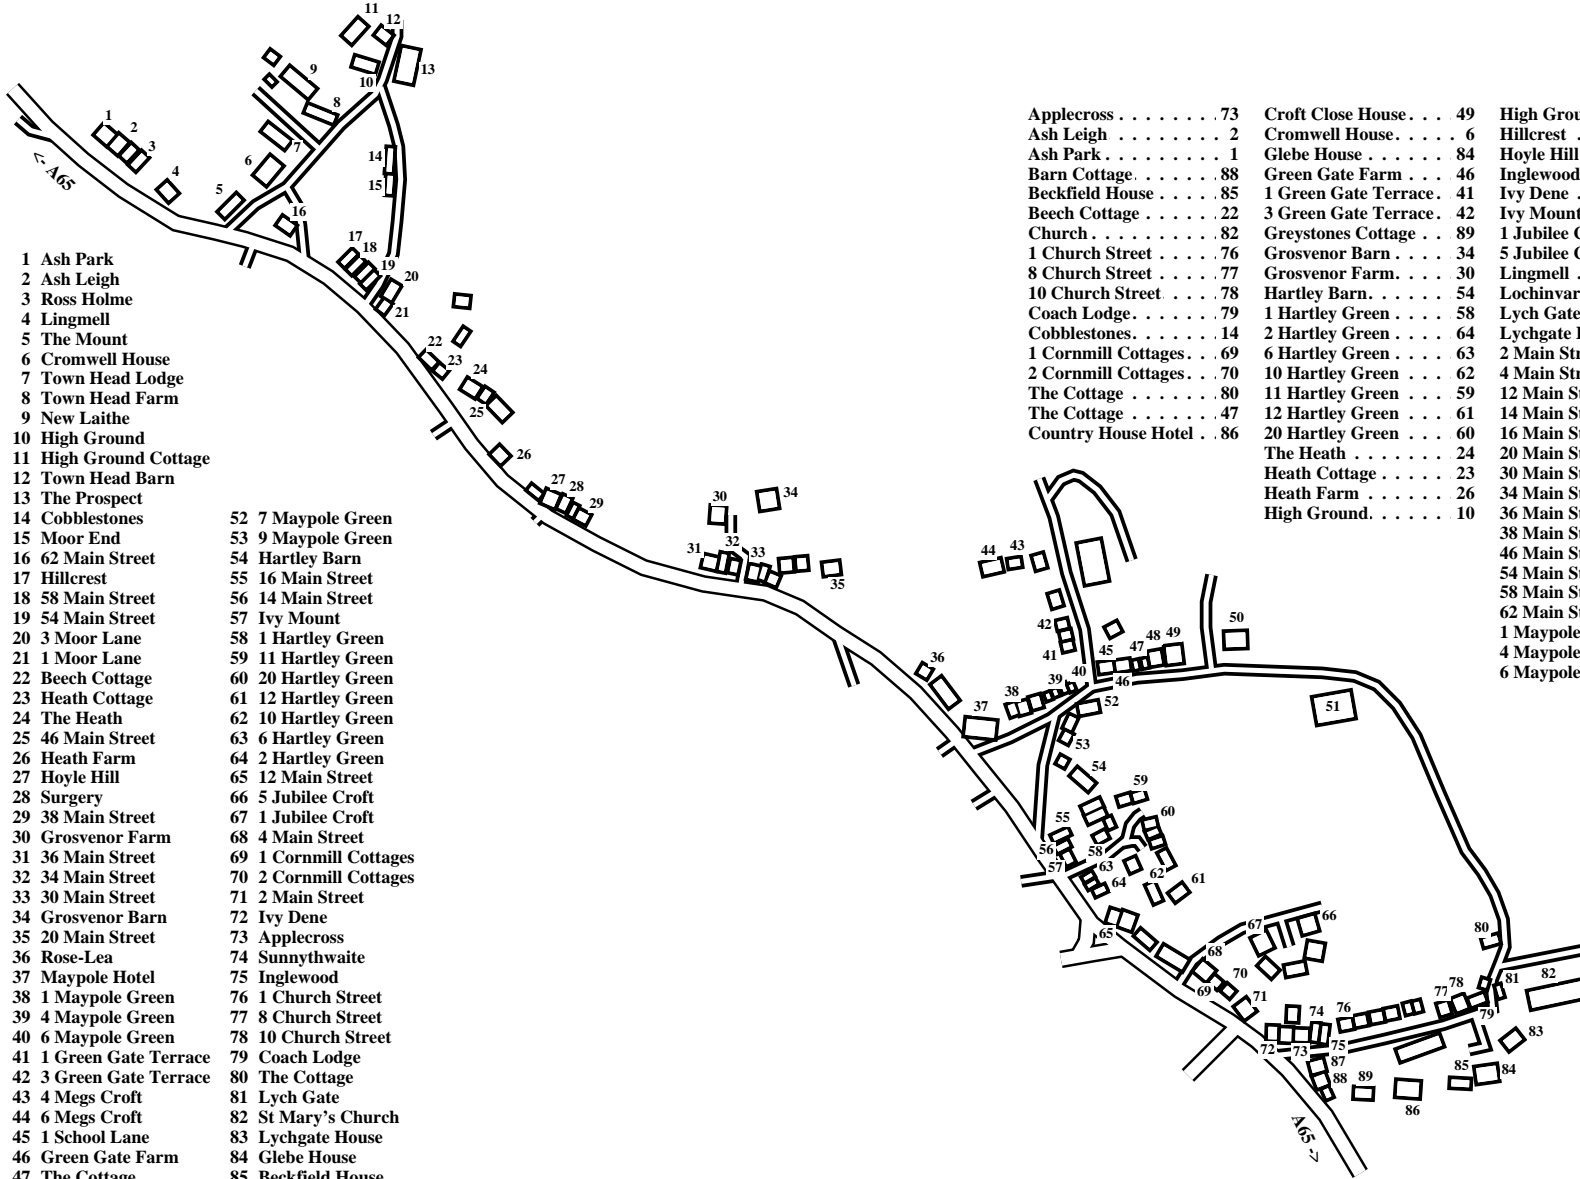

# Long Preston (North)

Caution: This map has not yet been checked by residents.

There may be errors and omissions.

- 1 Ash Park
- 2 Ash Leigh
- 3 Ross Holme
- 4 Lingmell
- 5 The Mount
- 6 Cromwell House
- 7 Town Head Lodge
- 8 Town Head Farm
- 9 New Laithe
- 10 High Ground
- 11 High Ground Cottage
- 12 Town Head Barn
- 13 The Prospect
- 14 Cobblestones
- 15 Moor End
- 16 62 Main Street
- 17 Hillcrest
- 18 58 Main Street
- 19 54 Main Street
- 20 3 Moor Lane
- 21 1 Moor Lane
- 22 Beech Cottage
- 23 Heath Cottage
- 24 The Heath
- 25 46 Main Street
- 26 Heath Farm
- 27 Hoyle Hill
- 28 Surgery
- 29 38 Main Street
- 30 Grosvenor Farm
- 31 36 Main Street
- 32 34 Main Street
- 33 30 Main Street
- 34 Grosvenor Barn
- 35 20 Main Street
- 36 Rose-Lea
- 37 Maypole Hotel
- 38 1 Maypole Green
- 39 4 Maypole Green
- 40 6 Maypole Green
- 41 1 Green Gate Terrace
- 42 3 Green Gate Terrace
- 43 4 Megs Croft
- 44 6 Megs Croft
- 45 1 School Lane
- 46 Green Gate Farm
- 47 The Cottage
- 48 Victoria House
- 49 11 School Lane
- 50 Wildman's Barn
- 51 Primary School
- 52 7 Maypole Green
- 53 9 Maypole Green
- 54 Hartley Barn
- 55 16 Main Street
- 56 14 Main Street
- 57 Ivy Mount
- 58 1 Hartley Green
- 59 11 Hartley Green
- 60 20 Hartley Green
- 61 12 Hartley Green
- 62 10 Hartley Green
- 63 6 Hartley Green
- 64 2 Hartley Green
- 65 12 Main Street
- 66 5 Jubilee Croft
- 67 1 Jubilee Croft
- 68 4 Main Street
- 69 1 Cornmill Cottages
- 70 2 Cornmill Cottages
- 71 2 Main Street
- 72 Ivy Dene
- 73 Applecross
- 74 Sunnyswaite
- 75 Inglewood
- 76 1 Church Street
- 77 8 Church Street
- 78 10 Church Street
- 79 Coach Lodge
- 80 The Cottage
- 81 Lych Gate
- 82 St Mary's Church
- 83 Lychgate House
- 84 Glebe House
- 85 Beckfield House
- 86 Country House Hotel
- 87 Lochinvar
- 88 Barn Cottage
- 89 Greystones Cottage