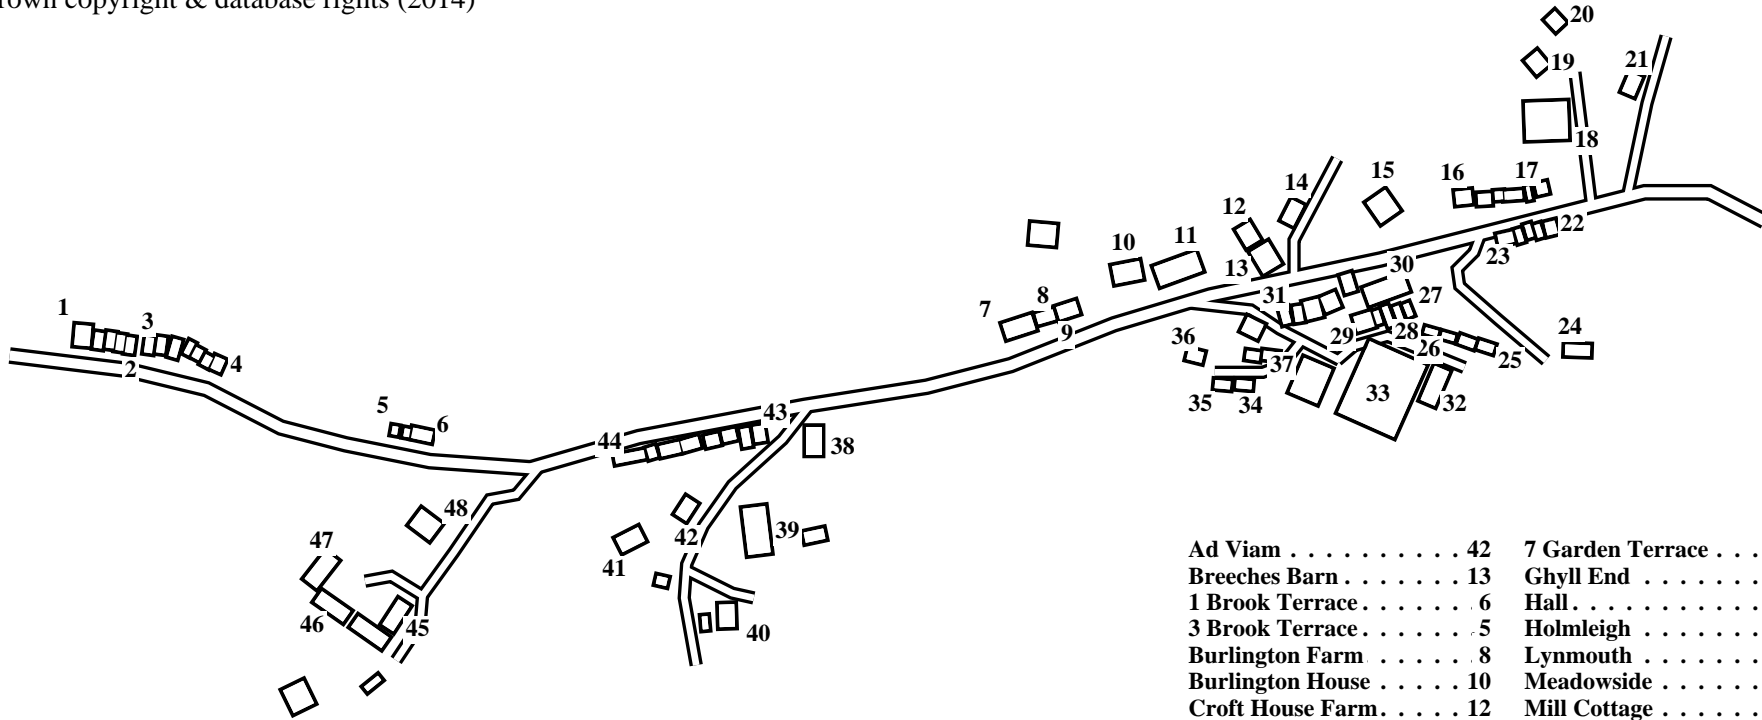

Lothersdale (East)

Caution: This map has not yet been checked by residents.
There may be errors and omissions.

| | | |
|----------------------|---------------------|----------------------------|
| 1 5 Spring Terrace | 19 Lynmouth | 37 2 Garden Terrace |
| 2 1 Spring Terrace | 20 Meadowside | 38 Nether Croft |
| 3 7 Rose-in-the-Dale | 21 Ghyll End | 39 Side Gate Lodge |
| 4 1 Rose-in-the-Dale | 22 1 Dale End | 40 Sidegate Mount |
| 5 3 Brook Terrace | 23 9 Dale End | 41 Stoney Firth |
| 6 1 Brook Terrace | 24 Seatoller | 42 Ad Viam |
| 7 15 Dale End | 25 4 Peel Terrace | 43 1 North View |
| 8 Burlington Farm | 26 1 Peel Terrace | 44 7 North View |
| 9 13 Dale End | 27 Dalestar | 45 1 Devonshire House Farm |
| 10 Burlington House | 28 Daleport | 46 2 Devonshire House Farm |
| 11 Public House | 29 7 Garden Terrace | 47 3 Devonshire House Farm |
| 12 Croft House Farm | 30 Hall | 48 Elm Bank |
| 13 Breeches Barn | 31 3 Garden Terrace | |
| 14 Spring Royd | 32 Mill Cottage | |
| 15 Holmleigh | 33 Dale End Mill | |
| 16 12 Dale End | 34 1 Garden Terrace | |
| 17 2 Dale End | 35 5 Garden Terrace | |
| 18 Garage | 36 6 Garden Terrace | |