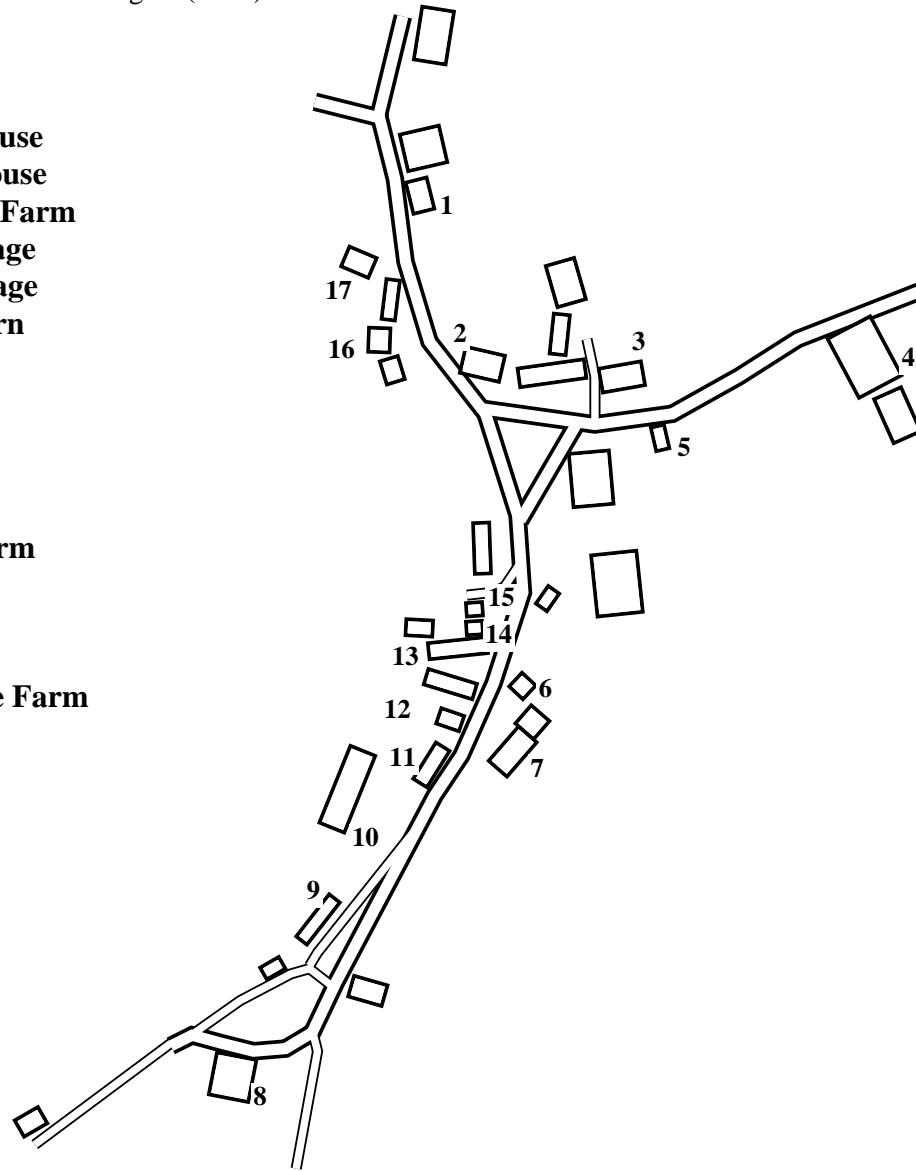

# Thorpe

Caution: This map has not yet been checked by residents.  
There may be errors and omissions.

- 1 Blackburn House
- 2 Hardcastle House
- 3 Manor House Farm
- 4 Rookery Cottage
- 5 Maypole Cottage
- 6 Kail Farm Barn
- 7 Kail Farm
- 8 Steel's Lathe
- 9 Crag Lea
- 10 The Rookery
- 11 Stable Barn
- 12 Holly Tree Farm
- 13 Holly Cottage
- 14 Sunny Bank
- 15 Sunny Side
- 16 Hardy Grange Farm
- 17 Stonycroft

- Blackburn House . . . . 1
- Crag Lea . . . . . 9
- Hardcastle House . . . . 2
- Hardy Grange Farm 16
- Holly Cottage . . . . . 13
- Holly Tree Farm. . . . 12
- Kail Farm . . . . . 7
- Kail Farm Barn . . . . . 6
- Manor House Farm . . . 3
- Maypole Cottage. . . . . 5
- The Rookery. . . . . 10
- Rookery Cottage. . . . . 4
- Stable Barn . . . . . 11
- Steel's Lathe. . . . . 8
- Stonycroft . . . . . 17
- Sunny Bank . . . . . 14
- Sunny Side . . . . . 15