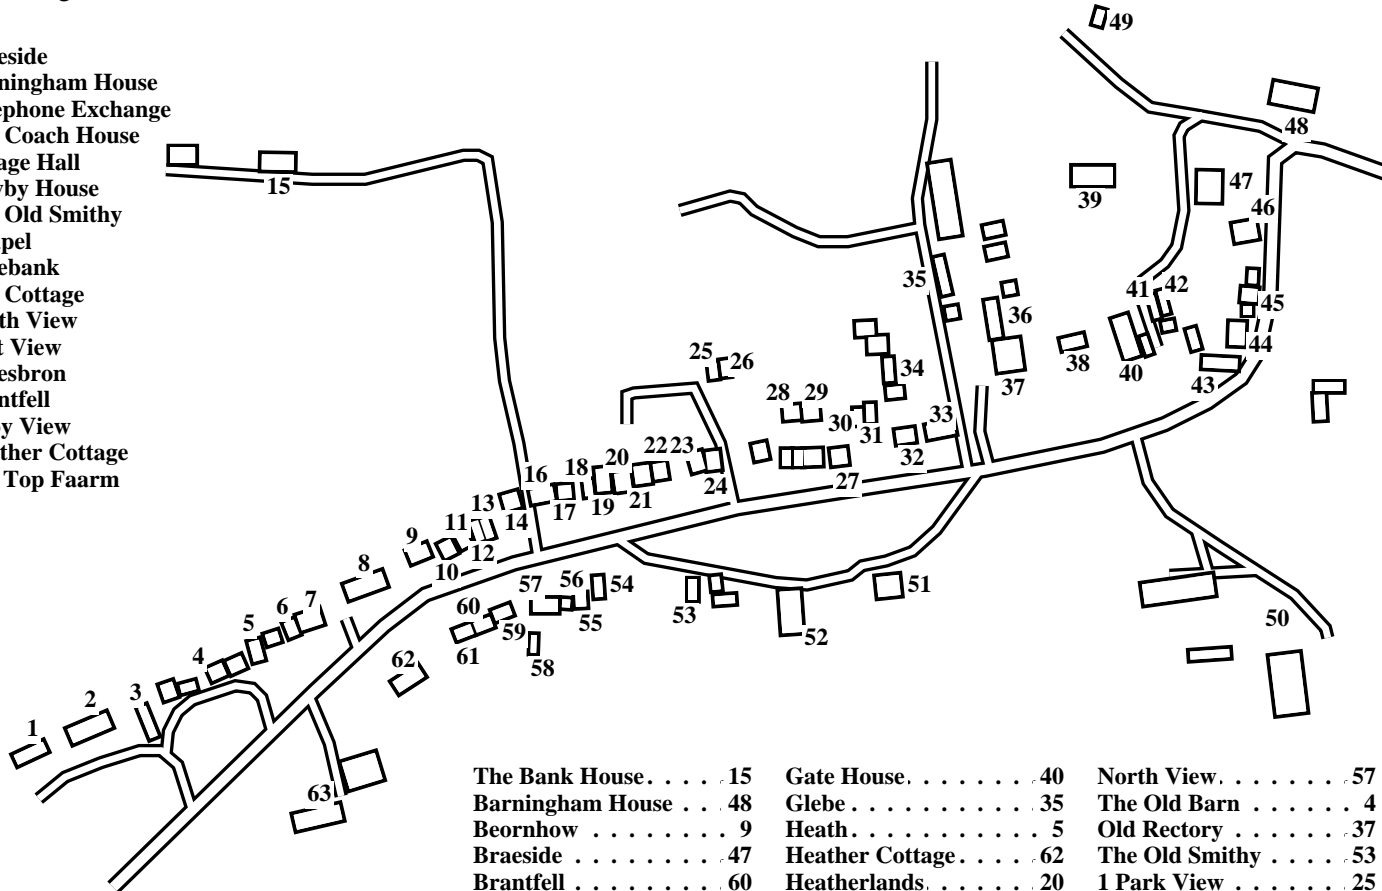

# Barningham

Caution: This map has not yet been checked by residents.  
There may be errors and omissions.

- 1 Moor End
- 2 West End
- 3 Prospect House
- 4 The Old Barn
- 5 Heath
- 6 Nook
- 7 Moorlea
- 8 Hillside
- 9 Beornhow
- 10 Woodbine
- 11 Ivy Cottage
- 12 Holly Cottage
- 13 How Tallon
- 14 Rose Cottage
- 15 The Bank House
- 16 Shaw
- 17 The Laurels
- 18 Westoe
- 19 Elim
- 20 Heatherlands
- 21 Elbeck
- 22 The Yews
- 23 Post Cottage
- 24 Britannia
- 25 1 Park View
- 26 2 Park View
- 27 Curlew House
- 28 Pear Tree
- 29 Sunnside
- 30 3 Park View
- 31 4 Park View
- 32 Cranville
- 33 Manor House Farm
- 34 Manor
- 35 Glebe
- 36 Coachmans
- 37 Old Rectory
- 38 Rectory
- 39 St Michael's Church
- 40 Gate House
- 41 1 Church View
- 42 2 Church View
- 43 Milbank Arms
- 44 Reading Room Cottage
- 45 Virginia
- 46 The Hollies
- 47 Braeside
- 48 Barningham House
- 49 Telephone Exchange
- 50 The Coach House
- 51 Village Hall
- 52 Newby House
- 53 The Old Smithy
- 54 Chapel
- 55 Rosebank
- 56 The Cottage
- 57 North View
- 58 East View
- 59 Byresbron
- 60 Brantfell
- 61 Raby View
- 62 Heather Cottage
- 63 Hill Top Faarm