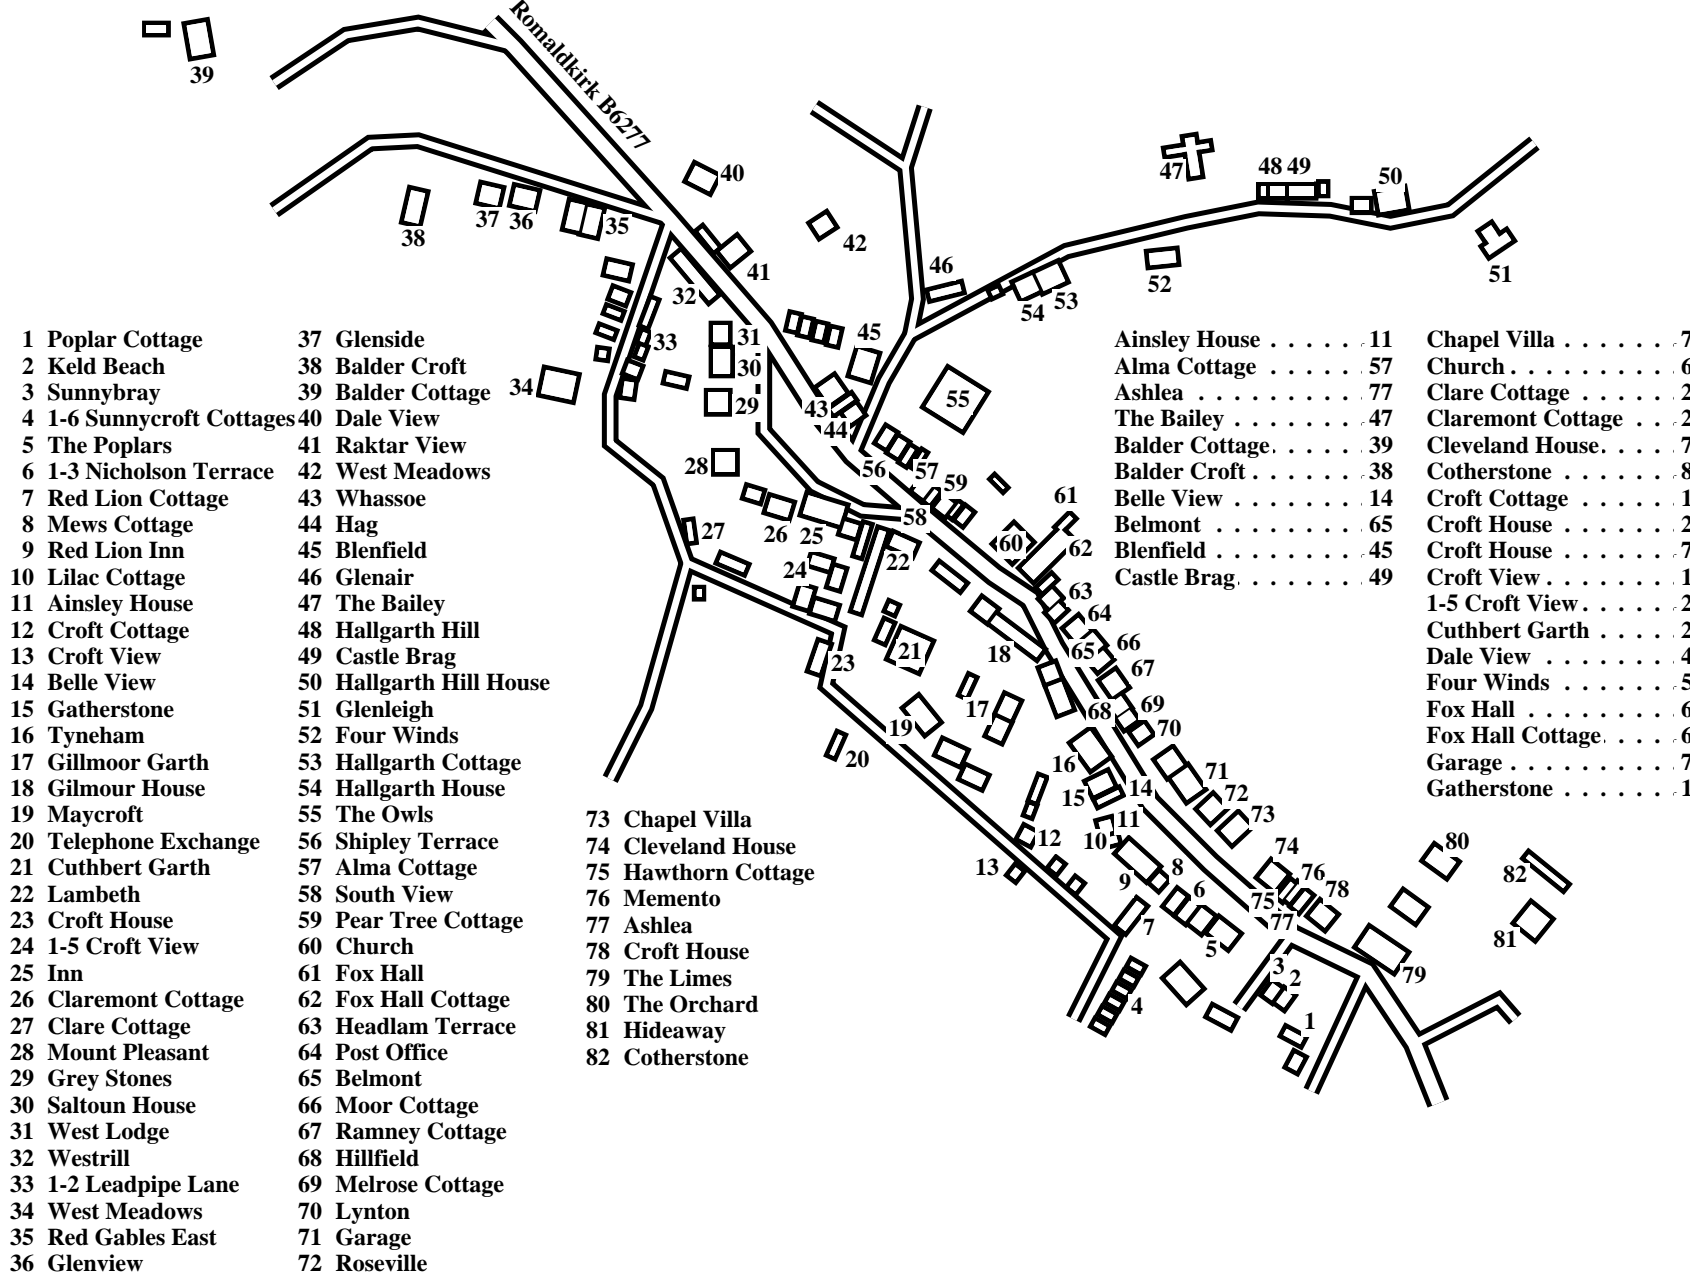

Cotherstone (North)

Caution: This map has not yet been checked by residents.
There may be errors and omissions.

Gillmoor Garth	17
Gilmour House	18
Glenair	46
Glenleigh	51
Glenside	37
Glenview	36
Grey Stones	29
Hag	44
Hallgarth Cottage	53
Hallgarth Hill	48
Hallgarth Hill House	50
Hallgarth House	54
Hawthorn Cottage	75
Headlam Terrace	63
Hideaway	81
Hillfield	68
Inn	25
Keld Beach	2
Lambeth	22
1-2 Leadpipe Lane	33
Lilac Cottage	10
The Limes	79
Lynton	70
Maycroft	19
Melrose Cottage	69
Memento	76
Mews Cottage	8
Moor Cottage	66
Mount Pleasant	28
1-3 Nicholson Terrace	6
The Orchard	80
The Owls	55
Pear Tree Cottage	59
Poplar Cottage	1
The Poplars	5
Post Office	64
Raktar View	41
Ramney Cottage	67
Red Gables East	35
Red Lion Cottage	7
Red Lion Inn	9
Roseville	72
Saltoun House	30
Shipley Terrace	56
South View	58
Sunnybray	3
1-6 Sunnycroft Cottages	4
Telephone Exchange	20
Tyneham	16
West Lodge	31
West Meadows	34
West Meadows	42
Westrill	32
Whassoe	43