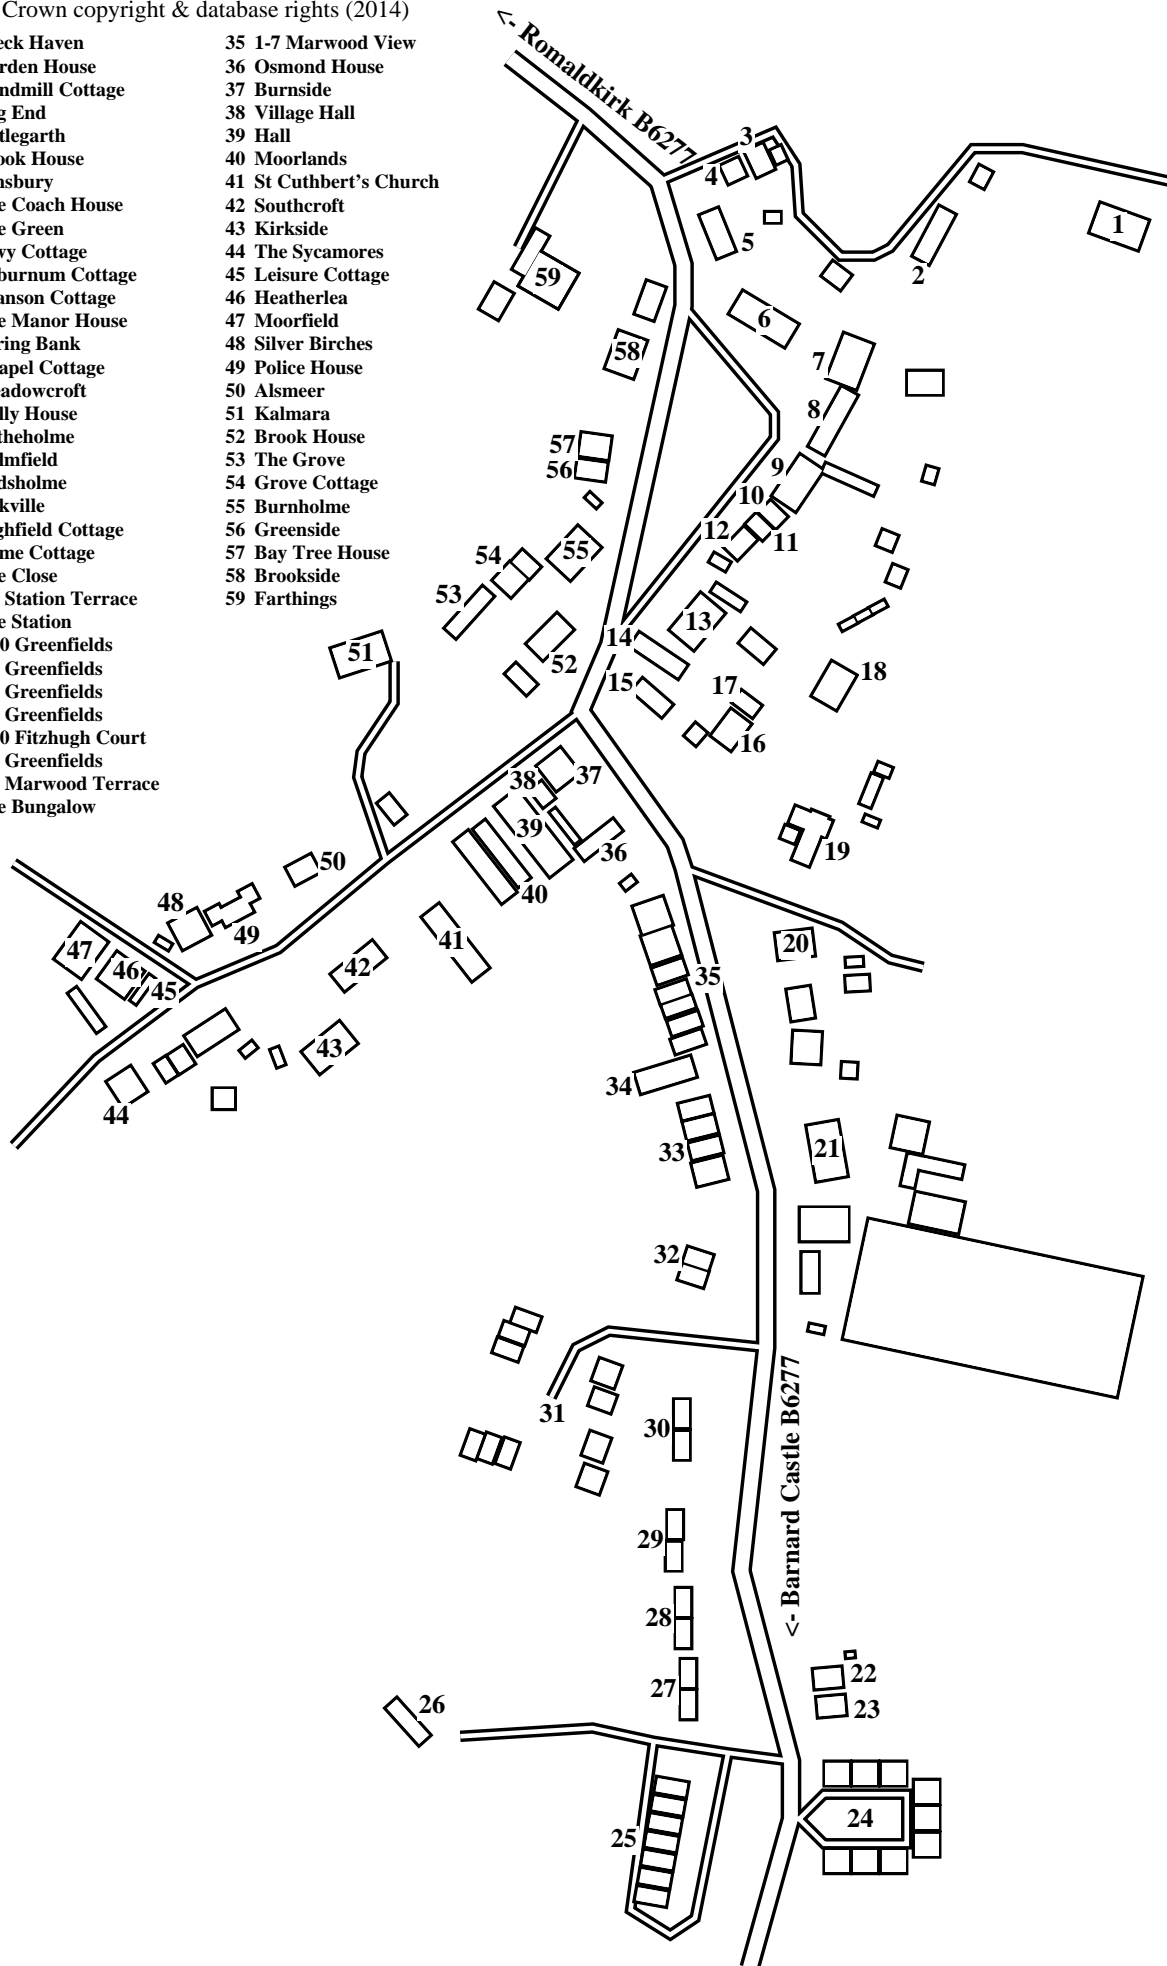

Cotherstone (South)

Caution: This map has not yet been checked by residents.

There may be errors and omissions.

- 1 Breck Haven
- 2 Garden House
- 3 Windmill Cottage
- 4 Bag End
- 5 Littlegarth
- 6 Brook House
- 7 Pensbury
- 8 The Coach House
- 9 The Green
- 10 Elwy Cottage
- 11 Laburnum Cottage
- 12 Branson Cottage
- 13 The Manor House
- 14 Spring Bank
- 15 Chapel Cottage
- 16 Meadowcroft
- 17 Holly House
- 18 Latheholme
- 19 Holmfield
- 20 Redsholme
- 21 Oakville
- 22 Highfield Cottage
- 23 Home Cottage
- 24 The Close
- 25 1-7 Station Terrace
- 26 The Station
- 27 9-10 Greenfields
- 28 7-8 Greenfields
- 29 5-6 Greenfields
- 30 3-4 Greenfields
- 31 1-10 Fitzhugh Court
- 32 1-2 Greenfields
- 33 1-4 Marwood Terrace
- 34 The Bungalow
- 35 1-7 Marwood View
- 36 Osmond House
- 37 Burnside
- 38 Village Hall
- 39 Hall
- 40 Moorlands
- 41 St Cuthbert's Church
- 42 Southcroft
- 43 Kirkside
- 44 The Sycamores
- 45 Leisure Cottage
- 46 Heatherlea
- 47 Moorfield
- 48 Silver Birches
- 49 Police House
- 50 Alsmeer
- 51 Kalmara
- 52 Brook House
- 53 The Grove
- 54 Grove Cottage
- 55 Burnholme
- 56 Greenside
- 57 Bay Tree House
- 58 Brookside
- 59 Farthings