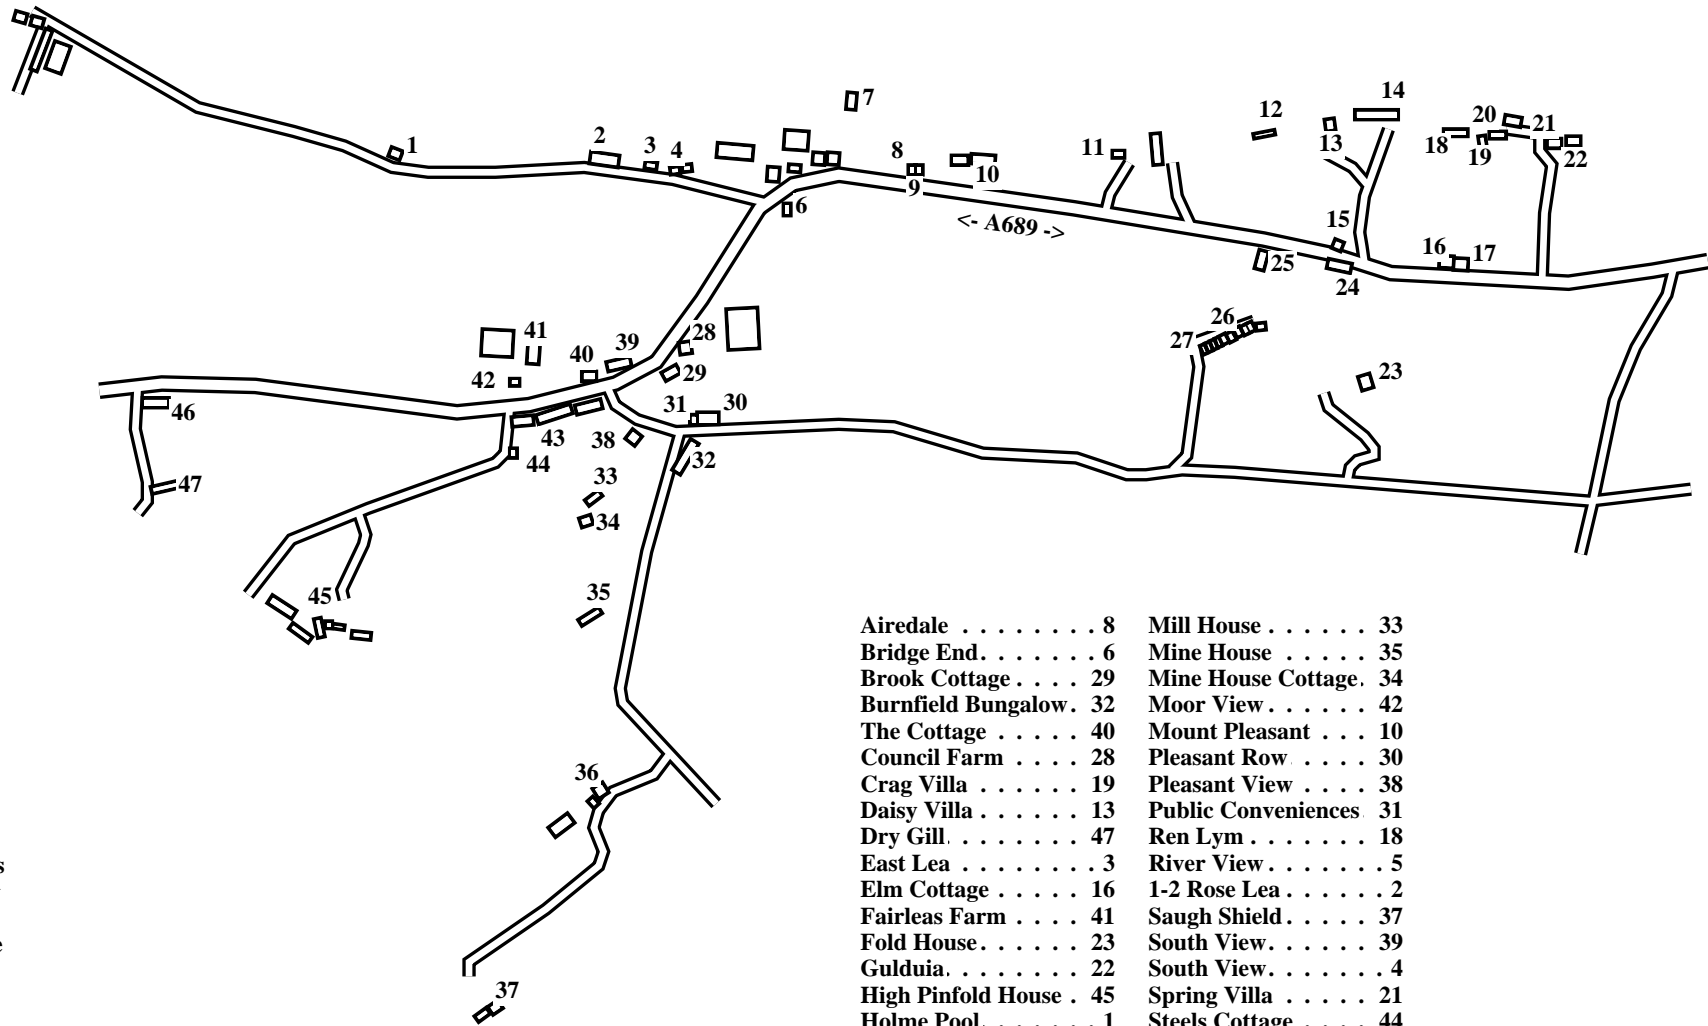

Daddry Shield

Caution: This map has not yet been checked by residents.
There may be errors and omissions.

- 1 Holme Pool
- 2 1-2 Rose Lea
- 3 East Lea
- 4 South View
- 5 River View
- 6 Bridge End
- 7 Villa
- 8 Airedale
- 9 Melbourn
- 10 Mount Pleasant
- 11 Wingate Hill
- 12 Middlegate Barn
- 13 Daisy Villa
- 14 Lewathan Cottage
- 15 The Limes
- 16 Elm Cottage
- 17 Three Elms
- 18 Ren Lym
- 19 Crag Villa
- 20 Low Kitty Crag
- 21 Spring Villa
- 22 Gulduia
- 23 Fold House
- 24 Waterside House
- 25 Westgate House
- 26 1-9 Windyside
- 27 Koshee Cottage
- 28 Council Farm
- 29 Brook Cottage
- 30 Pleasant Row
- 31 Public Conveniences
- 32 Burnfield Bungalow
- 33 Mill House
- 34 Mine House Cottage
- 35 Mine House
- 36 Low Saugh Shield
- 37 Saugh Shield
- 38 Pleasant View
- 39 South View
- 40 The Cottage
- 41 Fairleas Farm
- 42 Moor View
- 43 1-15 Meadow View
- 44 Steels Cottage
- 45 High Pinfold House

- 46 Stone Heap
- 47 Dry Gill

- Airedale 8
- Bridge End 6
- Brook Cottage 29
- Burnfield Bungalow 32
- The Cottage 40
- Council Farm 28
- Crag Villa 19
- Daisy Villa 13
- Dry Gill 47
- East Lea 3
- Elm Cottage 16
- Fairleas Farm 41
- Fold House 23
- Gulduia 22
- High Pinfold House 45
- Holme Pool 1
- Koshee Cottage 27
- Lewathan Cottage 14
- The Limes 15
- Low Kitty Crag 20
- Low Saugh Shield 36
- 1-15 Meadow View 43
- Melbourn 9
- Middlegate Barn 12
- Mill House 33
- Mine House 35
- Mine House Cottage 34
- Moor View 42
- Mount Pleasant 10
- Pleasant Row 30
- Pleasant View 38
- Public Conveniences 31
- Ren Lym 18
- River View 5
- 1-2 Rose Lea 2
- Saugh Shield 37
- South View 39
- South View 4
- Spring Villa 21
- Steels Cottage 44
- Stone Heap 46
- Three Elms 17
- Toilets 31
- Villa 7
- Waterside House 24
- Westgate House 25
- 1-9 Windyside 26
- Wingate Hill 11