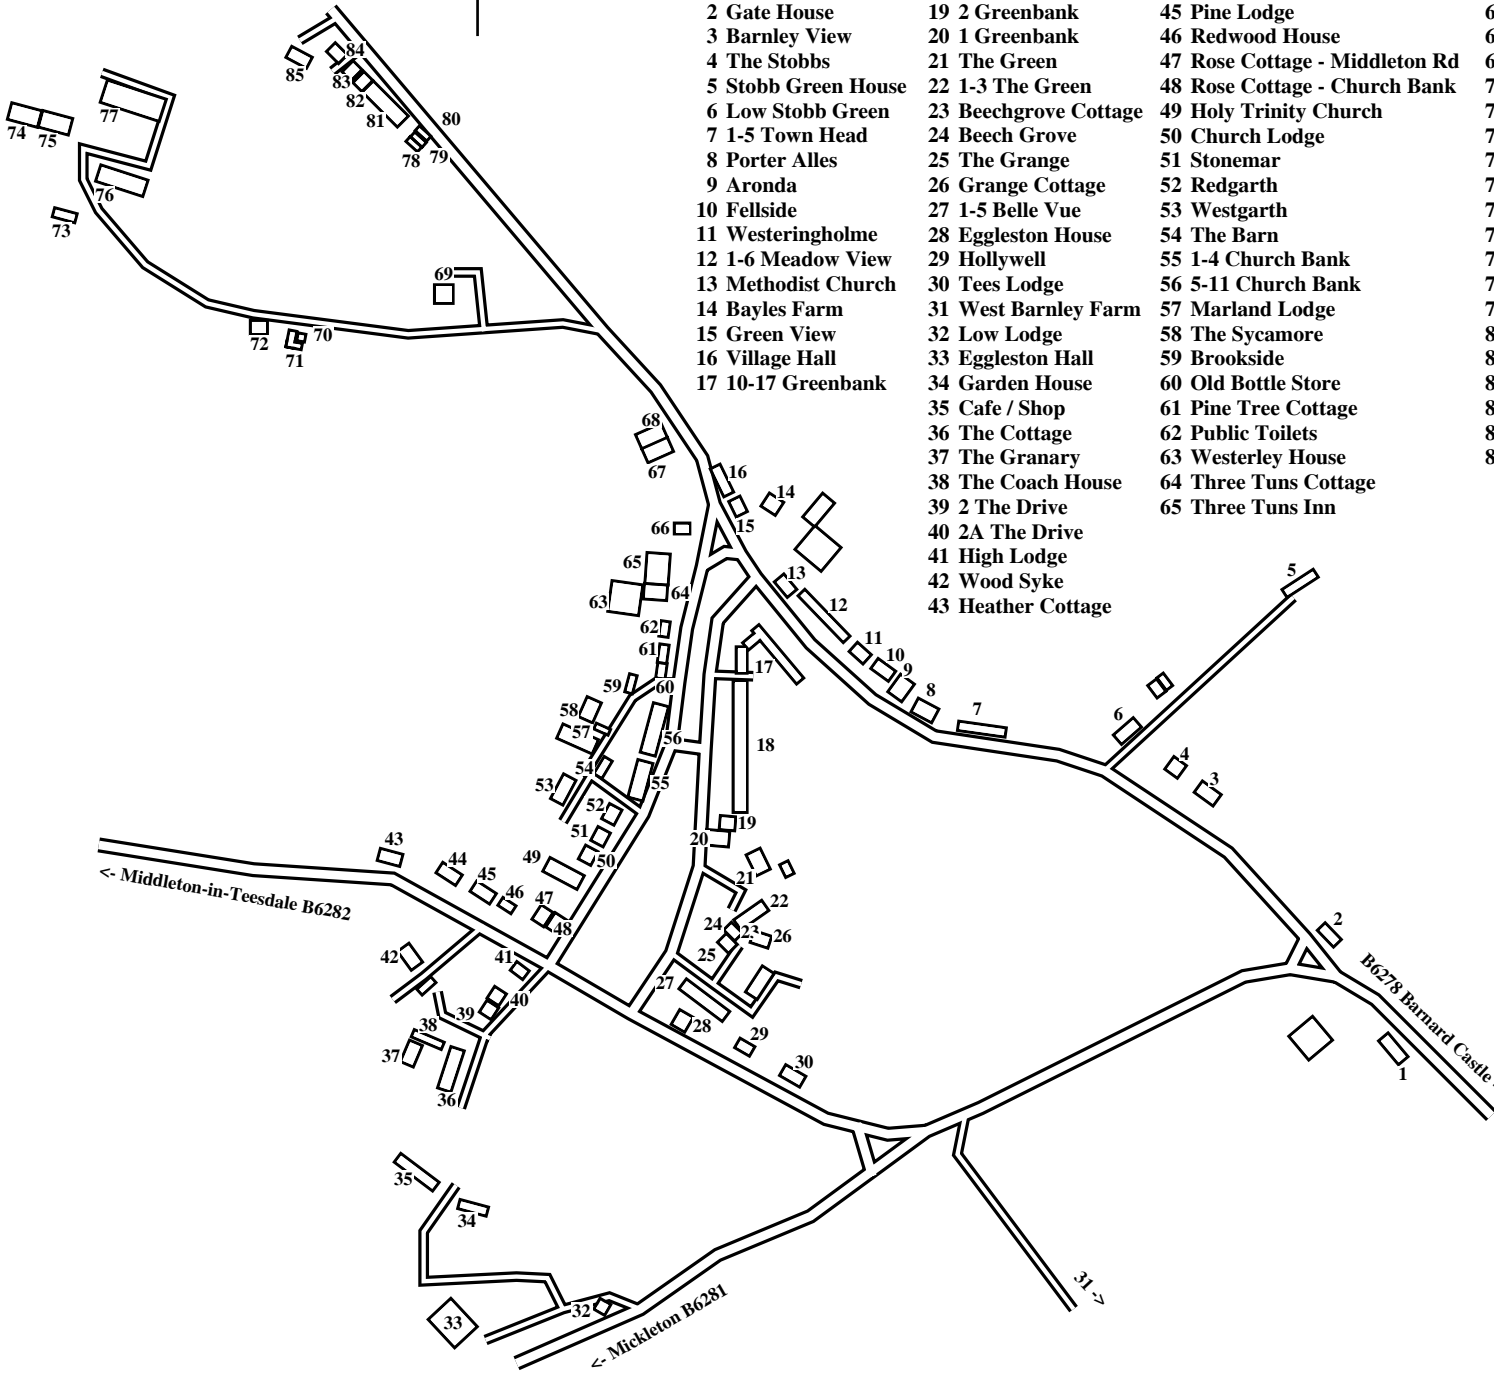

# Eggleston

- 1 Gate House Garage
- 2 Gate House
- 3 Barnley View
- 4 The Stobbs
- 5 Stobb Green House
- 6 Low Stobb Green
- 7 1-5 Town Head
- 8 Porter Alles
- 9 Aronda
- 10 Fellside
- 11 Westeringholme
- 12 1-6 Meadow View
- 13 Methodist Church
- 14 Bayles Farm
- 15 Green View
- 16 Village Hall
- 17 10-17 Greenbank
- 18 3-9 Greenbank
- 19 2 Greenbank
- 20 1 Greenbank
- 21 The Green
- 22 1-3 The Green
- 23 Beechgrove Cottage
- 24 Beech Grove
- 25 The Grange
- 26 Grange Cottage
- 27 1-5 Belle Vue
- 28 Eggleston House
- 29 Hollywell
- 30 Tees Lodge
- 31 West Barnley Farm
- 32 Low Lodge
- 33 Eggleston Hall
- 34 Garden House
- 35 Cafe / Shop
- 36 The Cottage
- 37 The Granary
- 38 The Coach House
- 39 2 The Drive
- 40 2A The Drive
- 41 High Lodge
- 42 Wood Syke
- 43 Heather Cottage
- 44 Riding Lea
- 45 Pine Lodge
- 46 Redwood House
- 47 Rose Cottage - Middleton Rd
- 48 Rose Cottage - Church Bank
- 49 Holy Trinity Church
- 50 Church Lodge
- 51 Stonemar
- 52 Redgarth
- 53 Westgarth
- 54 The Barn
- 55 1-4 Church Bank
- 56 5-11 Church Bank
- 57 Marland Lodge
- 58 The Sycamore
- 59 Brookside
- 60 Old Bottle Store
- 61 Pine Tree Cottage
- 62 Public Toilets
- 63 Westerley House
- 64 Three Tuns Cottage
- 65 Three Tuns Inn