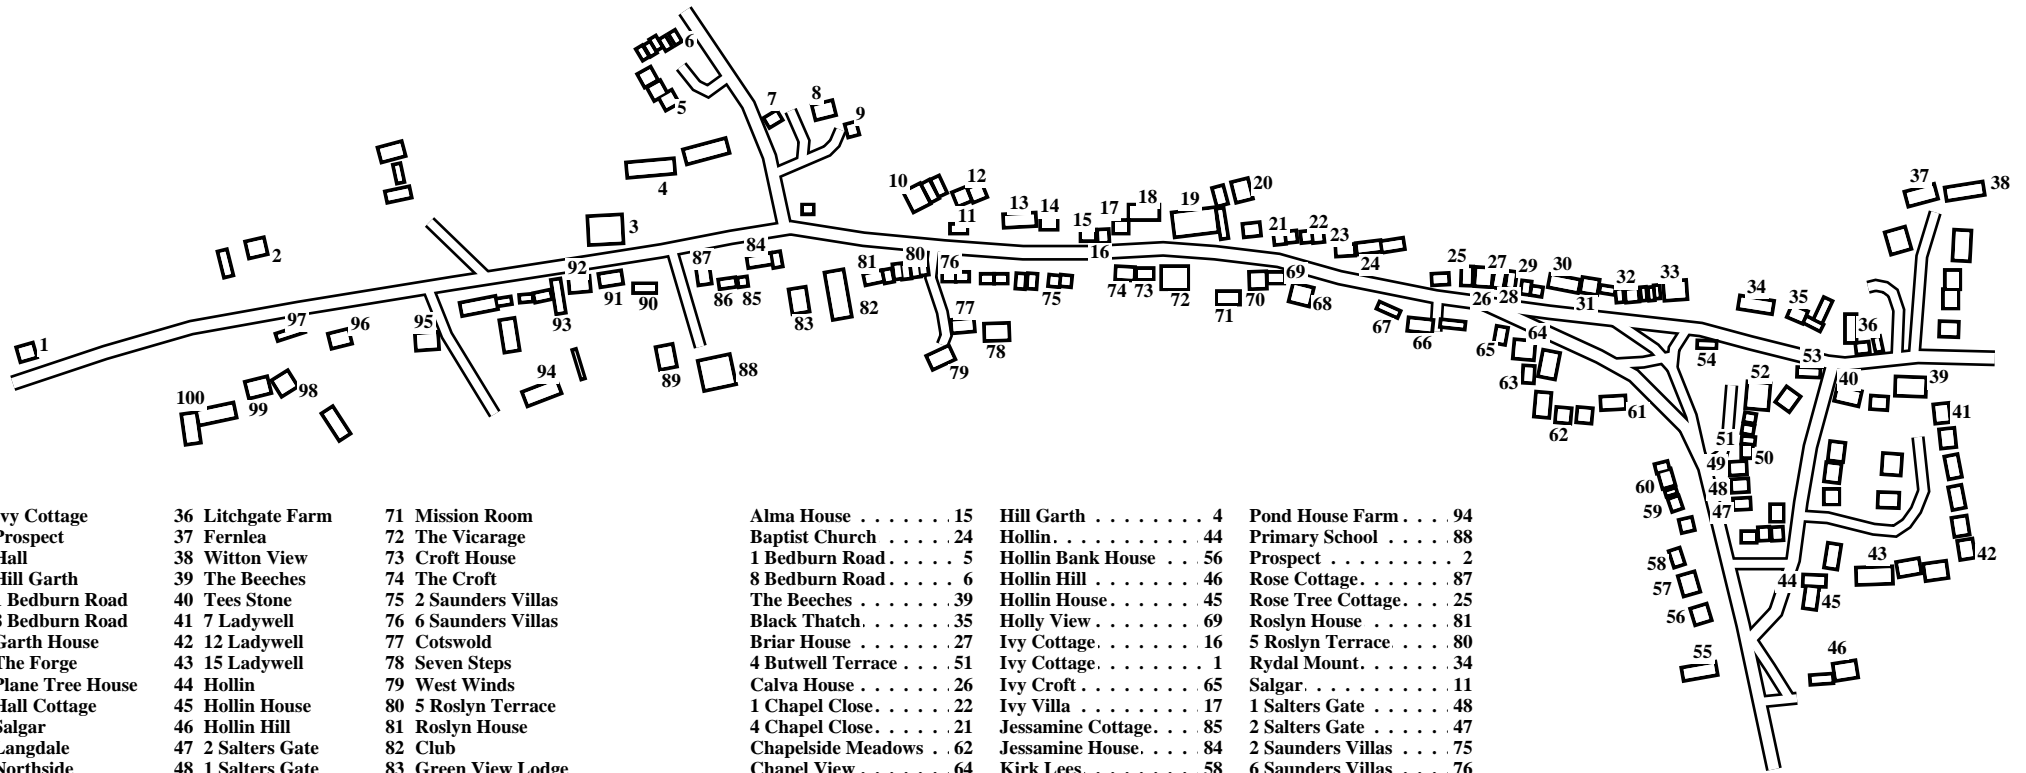

Hamsterley

Caution: This map has not yet been checked by residents.
There may be errors and omissions.

- 1 Ivy Cottage
- 2 Prospect
- 3 Hall
- 4 Hill Garth
- 5 1 Bedburn Road
- 6 8 Bedburn Road
- 7 Garth House
- 8 The Forge
- 9 Plane Tree House
- 10 Hall Cottage
- 11 Salgar
- 12 Langdale
- 13 Northside
- 14 Lynnhurst
- 15 Alma House
- 16 Ivy Cottage
- 17 Ivy Villa
- 18 Spurlswood
- 19 Cross Keys
- 20 Glen View
- 21 4 Chapel Close
- 22 1 Chapel Close
- 23 Manse
- 24 Baptist Church
- 25 Rose Tree Cottage
- 26 Calva House
- 27 Briar House
- 28 Lindowan
- 29 2 South View Cottages
- 30 The Garden
- 31 The Villa
- 32 Morlea
- 33 Hartford House
- 34 Rydal Mount
- 35 Black Thatch
- 36 Litchgate Farm
- 37 Fernlea
- 38 Witton View
- 39 The Beeches
- 40 Tees Stone
- 41 7 Ladywell
- 42 12 Ladywell
- 43 15 Ladywell
- 44 Hollin
- 45 Hollin House
- 46 Hollin Hill
- 47 2 Salters Gate
- 48 1 Salters Gate
- 49 Kirk Lees
- 50 West
- 51 4 Butwell Terrace
- 52 Depot
- 53 Lydgate
- 54 Harada
- 55 Longfield
- 56 Hollin Bank House
- 57 Shangri-la
- 58 Kirk Lees
- 59 East View
- 60 Laurel Mount
- 61 Crossways
- 62 Chapelside Meadows
- 63 Sunday School
- 64 Chapel View
- 65 Ivy Croft
- 66 Neamour
- 67 Pear Tree Cottage
- 68 Wellgarth
- 69 Holly View
- 70 Orchard View
- 71 Mission Room
- 72 The Vicarage
- 73 Croft House
- 74 The Croft
- 75 2 Saunders Villas
- 76 6 Saunders Villas
- 77 Cotswold
- 78 Seven Steps
- 79 West Winds
- 80 5 Roslyn Terrace
- 81 Roslyn House
- 82 Club
- 83 Green View Lodge
- 84 Jessamine House
- 85 Jessamine Cottage
- 86 Green View
- 87 Rose Cottage
- 88 Primary School
- 89 Gailton
- 90 Linburn Lea
- 91 Greencroft
- 92 Meadow End
- 93 Spence House
- 94 Pond House Farm
- 95 Three Oaks
- 96 The Lodge
- 97 Swallow Cottage
- 98 Greenacre
- 99 Sharnberry House
- 100 Town Head