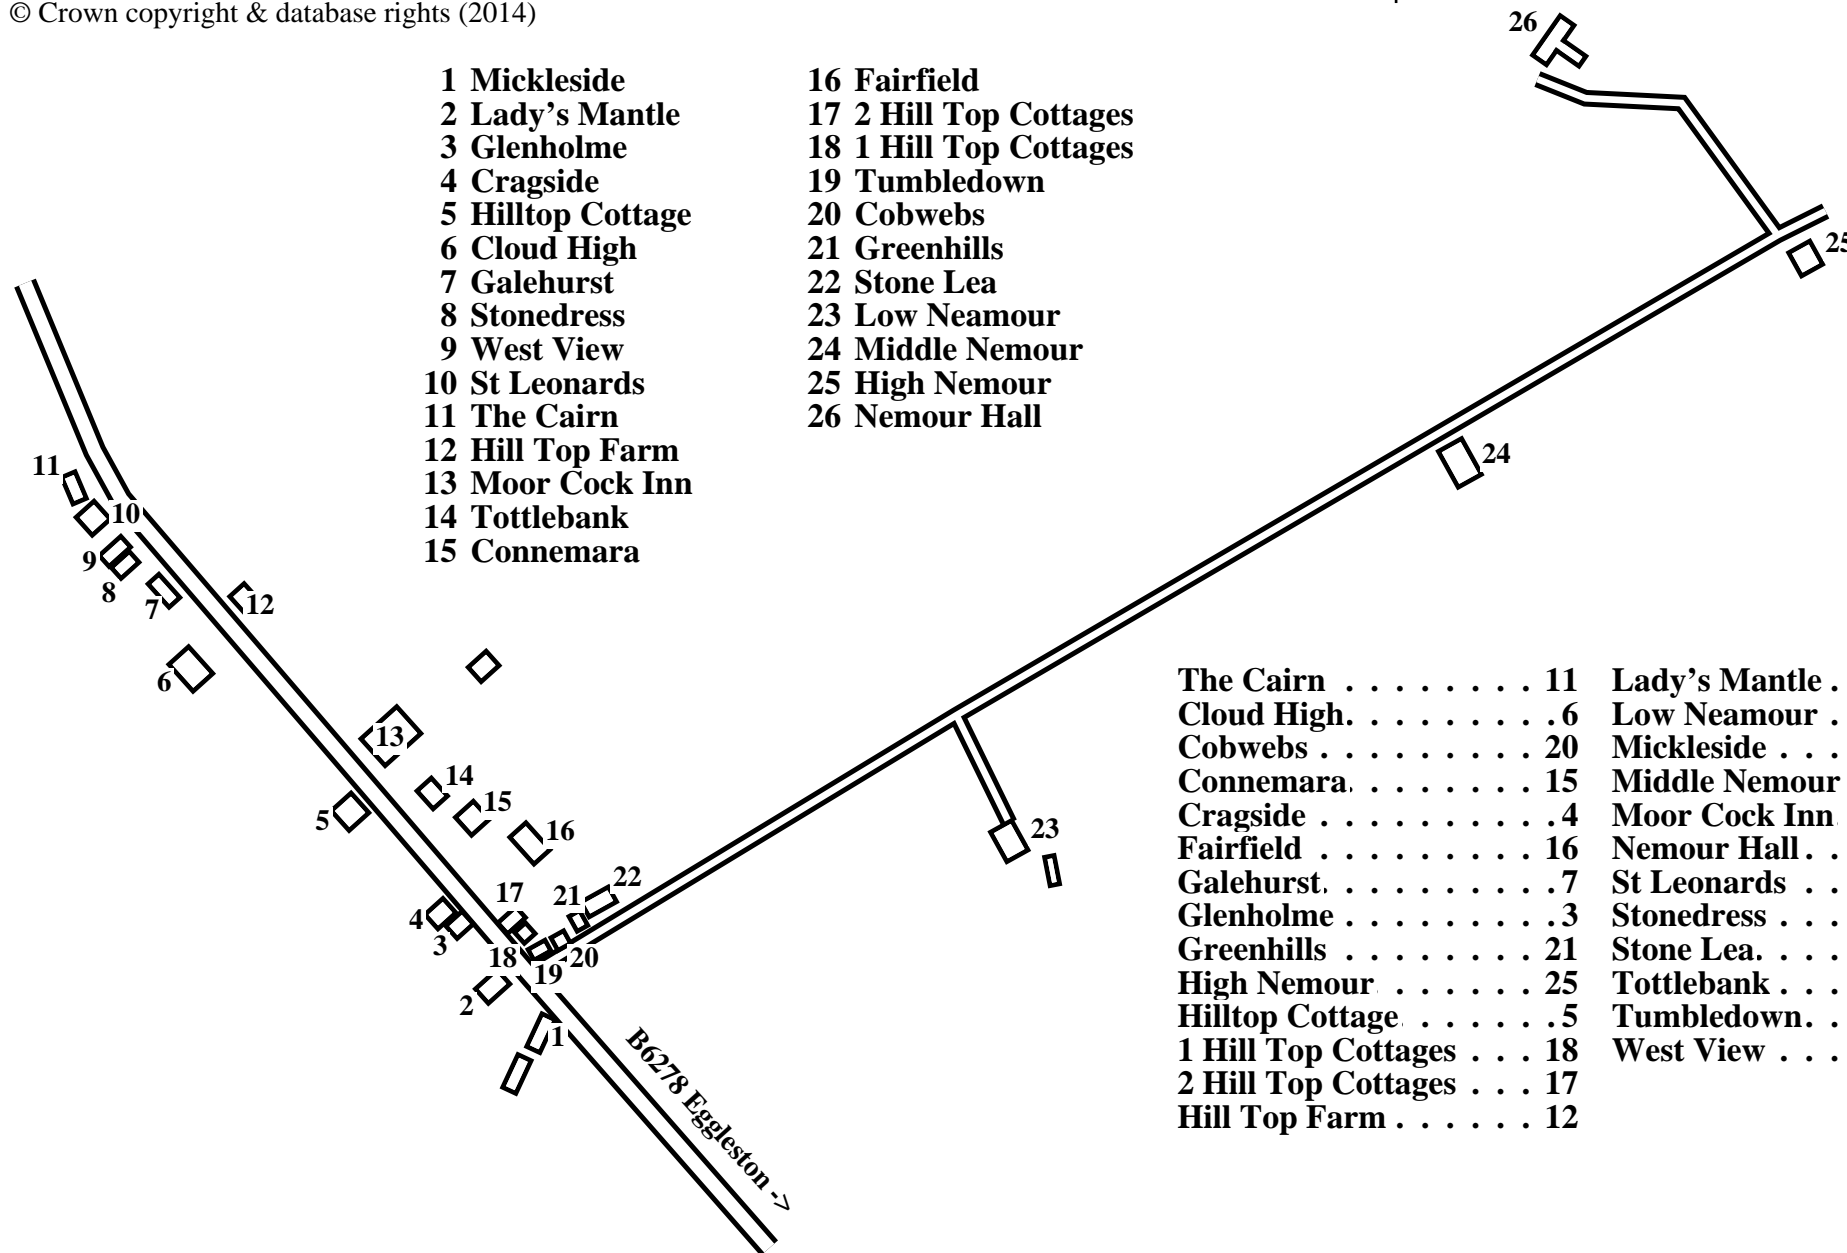

Hill Top (Eggleston)

- | | |
|--------------------------|-------------------------------|
| 1 Mickleside | 16 Fairfield |
| 2 Lady's Mantle | 17 2 Hill Top Cottages |
| 3 Glenholme | 18 1 Hill Top Cottages |
| 4 Cragside | 19 Tumbledown |
| 5 Hilltop Cottage | 20 Cobwebs |
| 6 Cloud High | 21 Greenhills |
| 7 Galehurst | 22 Stone Lea |
| 8 Stonedress | 23 Low Neamour |
| 9 West View | 24 Middle Nemour |
| 10 St Leonards | 25 High Nemour |
| 11 The Cairn | 26 Nemour Hall |
| 12 Hill Top Farm | |
| 13 Moor Cock Inn | |
| 14 Tottlebank | |
| 15 Connemara | |

The Cairn	11	Lady's Mantle	2
Cloud High.	6	Low Neamour	23
Cobwebs	20	Mickleside	1
Connemara.	15	Middle Nemour	24
Cragside	4	Moor Cock Inn	13
Fairfield	16	Nemour Hall.	26
Galehurst.	7	St Leonards	10
Glenholme	3	Stonedress	8
Greenhills	21	Stone Lea.	22
High Nemour	25	Tottlebank	14
Hilltop Cottage	5	Tumbledown.	19
1 Hill Top Cottages	18	West View	9
2 Hill Top Cottages	17		
Hill Top Farm	12		