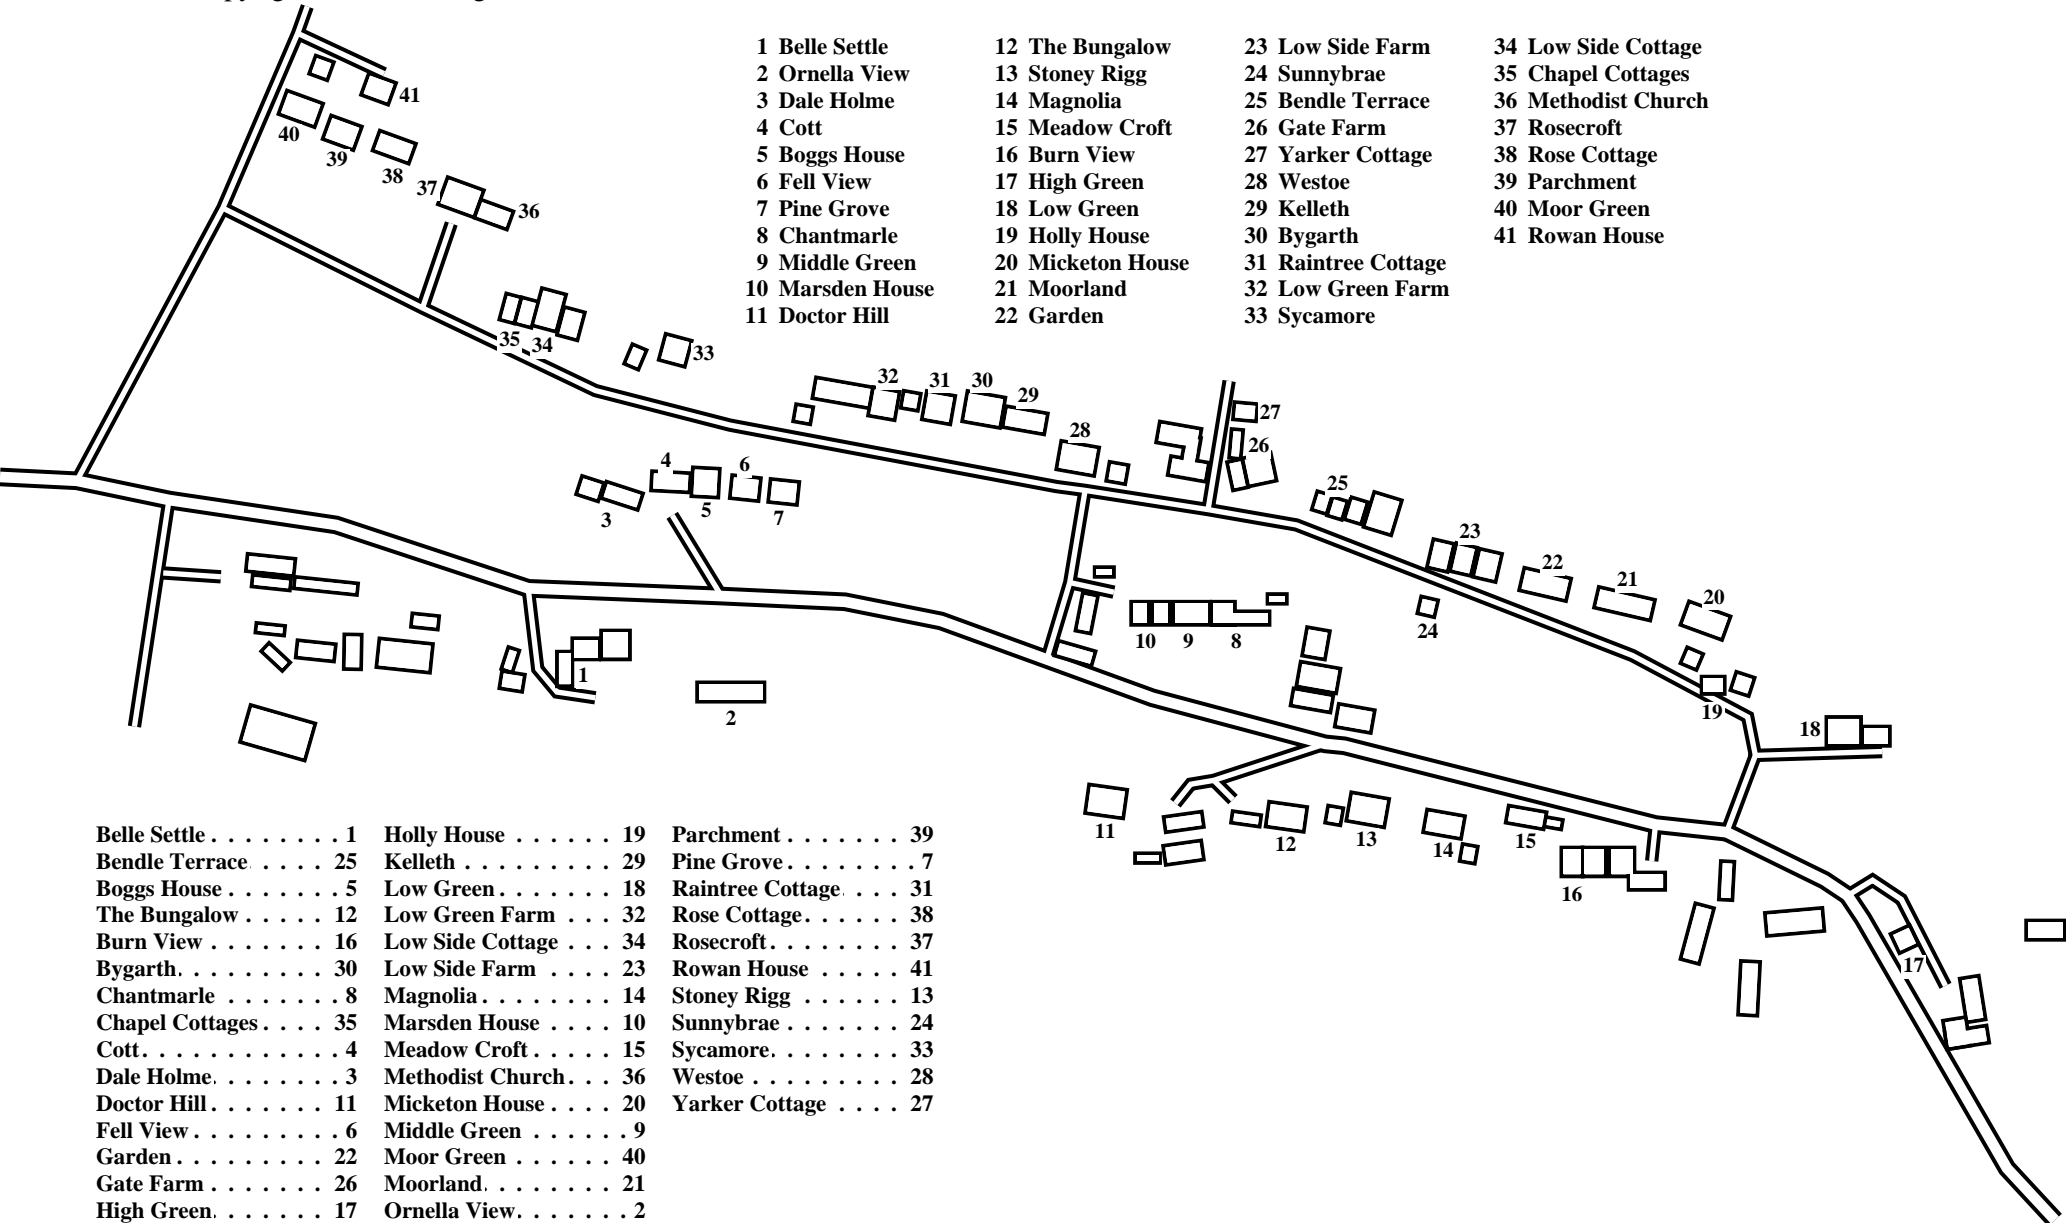

Mickleton (East)

Caution: This map has not yet been checked by residents.
There may be errors and omissions.

- | | | | |
|------------------|-------------------|---------------------|---------------------|
| 1 Belle Settle | 12 The Bungalow | 23 Low Side Farm | 34 Low Side Cottage |
| 2 Ornella View | 13 Stoney Rigg | 24 Sunnybrae | 35 Chapel Cottages |
| 3 Dale Holme | 14 Magnolia | 25 Bendle Terrace | 36 Methodist Church |
| 4 Cott | 15 Meadow Croft | 26 Gate Farm | 37 Rosecroft |
| 5 Boggs House | 16 Burn View | 27 Yarker Cottage | 38 Rose Cottage |
| 6 Fell View | 17 High Green | 28 Westoe | 39 Parchment |
| 7 Pine Grove | 18 Low Green | 29 Kelleth | 40 Moor Green |
| 8 Chantmarle | 19 Holly House | 30 Bygarth | 41 Rowan House |
| 9 Middle Green | 20 Micketon House | 31 Raintree Cottage | |
| 10 Marsden House | 21 Moorland | 32 Low Green Farm | |
| 11 Doctor Hill | 22 Garden | 33 Sycamore | |

- | | | |
|------------------------------|-------------------------------|-------------------------------|
| Belle Settle 1 | Holly House 19 | Parchment 39 |
| Bendle Terrace 25 | Kelleth 29 | Pine Grove 7 |
| Boggs House 5 | Low Green 18 | Raintree Cottage 31 |
| The Bungalow 12 | Low Green Farm 32 | Rose Cottage 38 |
| Burn View 16 | Low Side Cottage 34 | Rosecroft 37 |
| Bygarth 30 | Low Side Farm 23 | Rowan House 41 |
| Chantmarle 8 | Magnolia 14 | Stoney Rigg 13 |
| Chapel Cottages 35 | Marsden House 10 | Sunnybrae 24 |
| Cott 4 | Meadow Croft 15 | Sycamore 33 |
| Dale Holme 3 | Methodist Church 36 | Westoe 28 |
| Doctor Hill 11 | Micketon House 20 | Yarker Cottage 27 |
| Fell View 6 | Middle Green 9 | |
| Garden 22 | Moor Green 40 | |
| Gate Farm 26 | Moorland 21 | |
| High Green 17 | Ornella View 2 | |