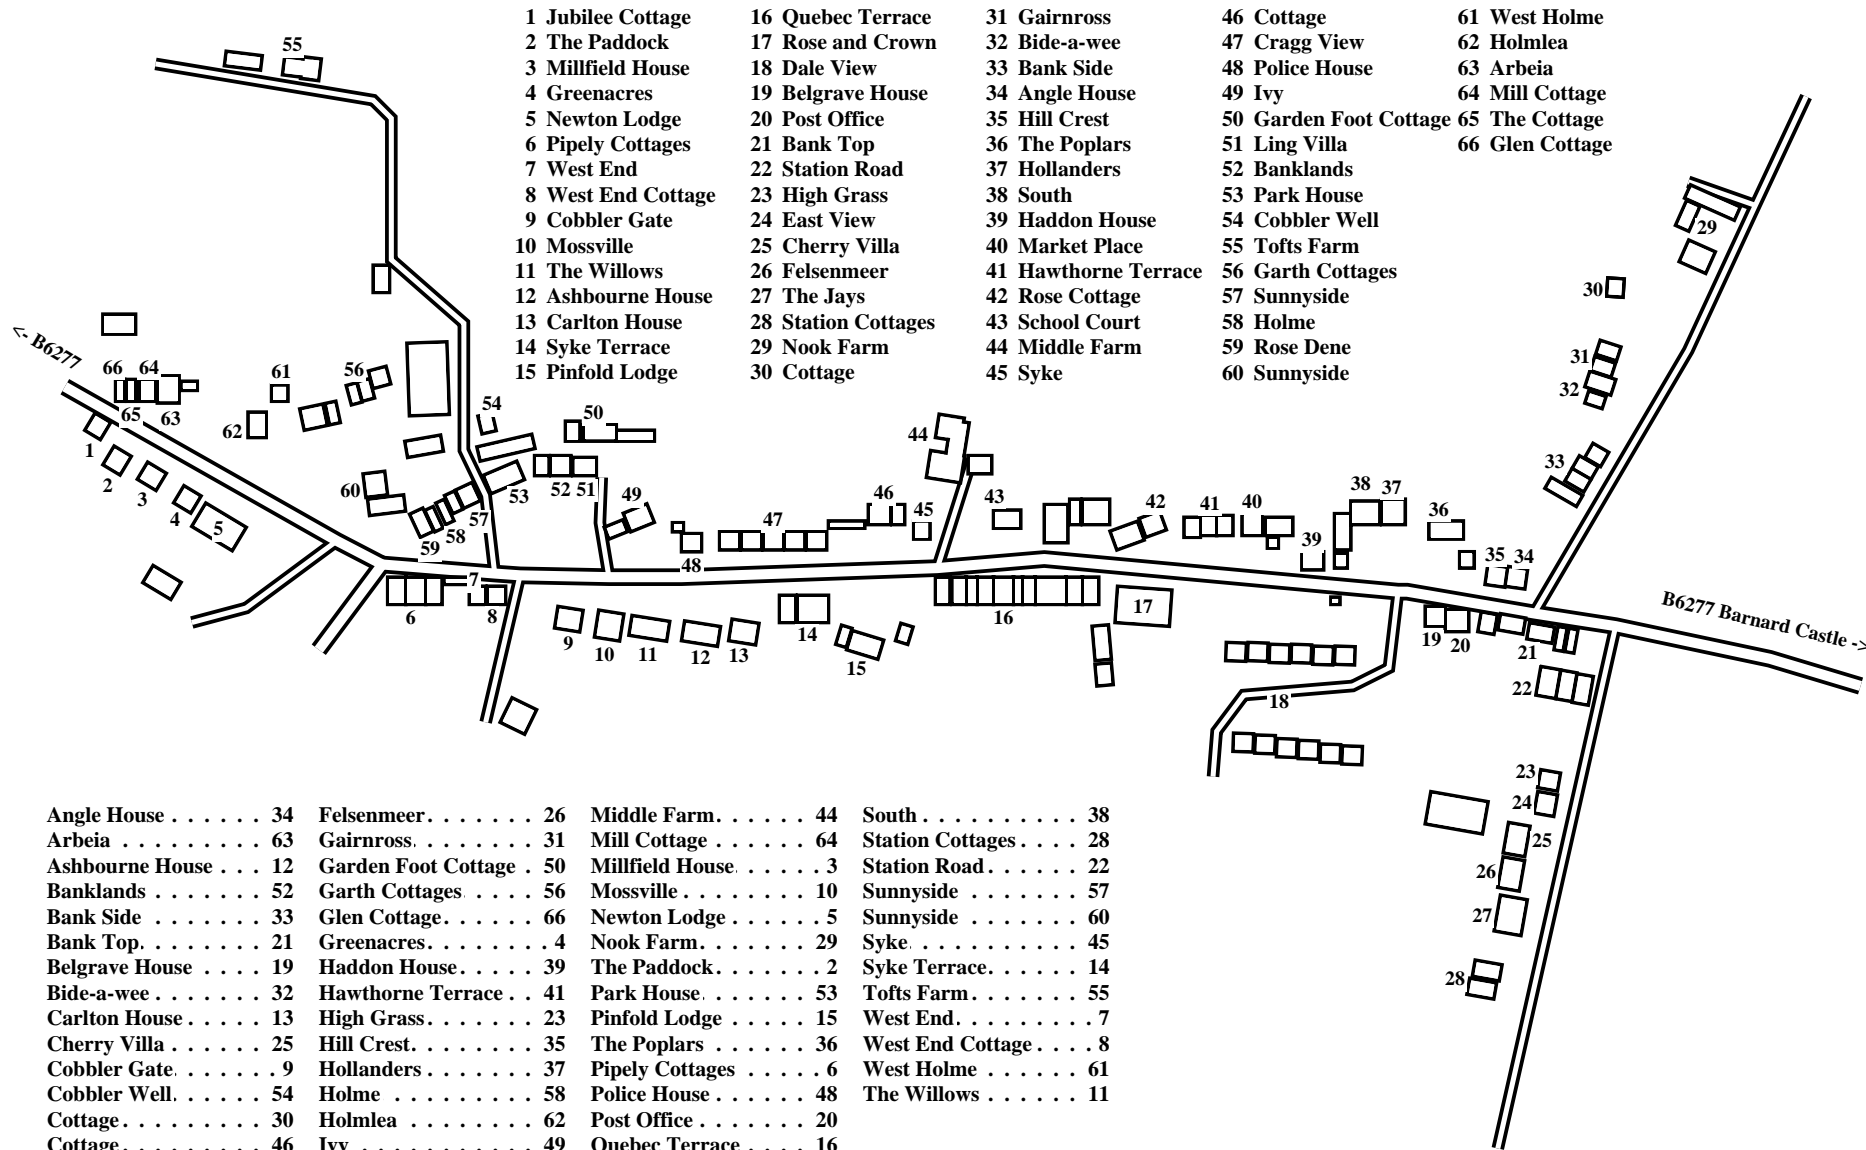

Mickleton (West)

Caution: This map has not yet been checked by residents.
There may be errors and omissions.

- | | | | | |
|--------------------|---------------------|----------------------|------------------------|-----------------|
| 1 Jubilee Cottage | 16 Quebec Terrace | 31 Gairnross | 46 Cottage | 61 West Holme |
| 2 The Paddock | 17 Rose and Crown | 32 Bide-a-wee | 47 Cragg View | 62 Holmlea |
| 3 Millfield House | 18 Dale View | 33 Bank Side | 48 Police House | 63 Arbeia |
| 4 Greenacres | 19 Belgrave House | 34 Angle House | 49 Ivy | 64 Mill Cottage |
| 5 Newton Lodge | 20 Post Office | 35 Hill Crest | 50 Garden Foot Cottage | 65 The Cottage |
| 6 Pipely Cottages | 21 Bank Top | 36 The Poplars | 51 Ling Villa | 66 Glen Cottage |
| 7 West End | 22 Station Road | 37 Hollanders | 52 Banklands | |
| 8 West End Cottage | 23 High Grass | 38 South | 53 Park House | |
| 9 Cobbler Gate | 24 East View | 39 Haddon House | 54 Cobbler Well | |
| 10 Mossville | 25 Cherry Villa | 40 Market Place | 55 Tofts Farm | |
| 11 The Willows | 26 Felsenmeer | 41 Hawthorne Terrace | 56 Garth Cottages | |
| 12 Ashbourne House | 27 The Jays | 42 Rose Cottage | 57 Sunnyside | |
| 13 Carlton House | 28 Station Cottages | 43 School Court | 58 Holme | |
| 14 Syke Terrace | 29 Nook Farm | 44 Middle Farm | 59 Rose Dene | |
| 15 Pinfold Lodge | 30 Cottage | 45 Syke | 60 Sunnyside | |