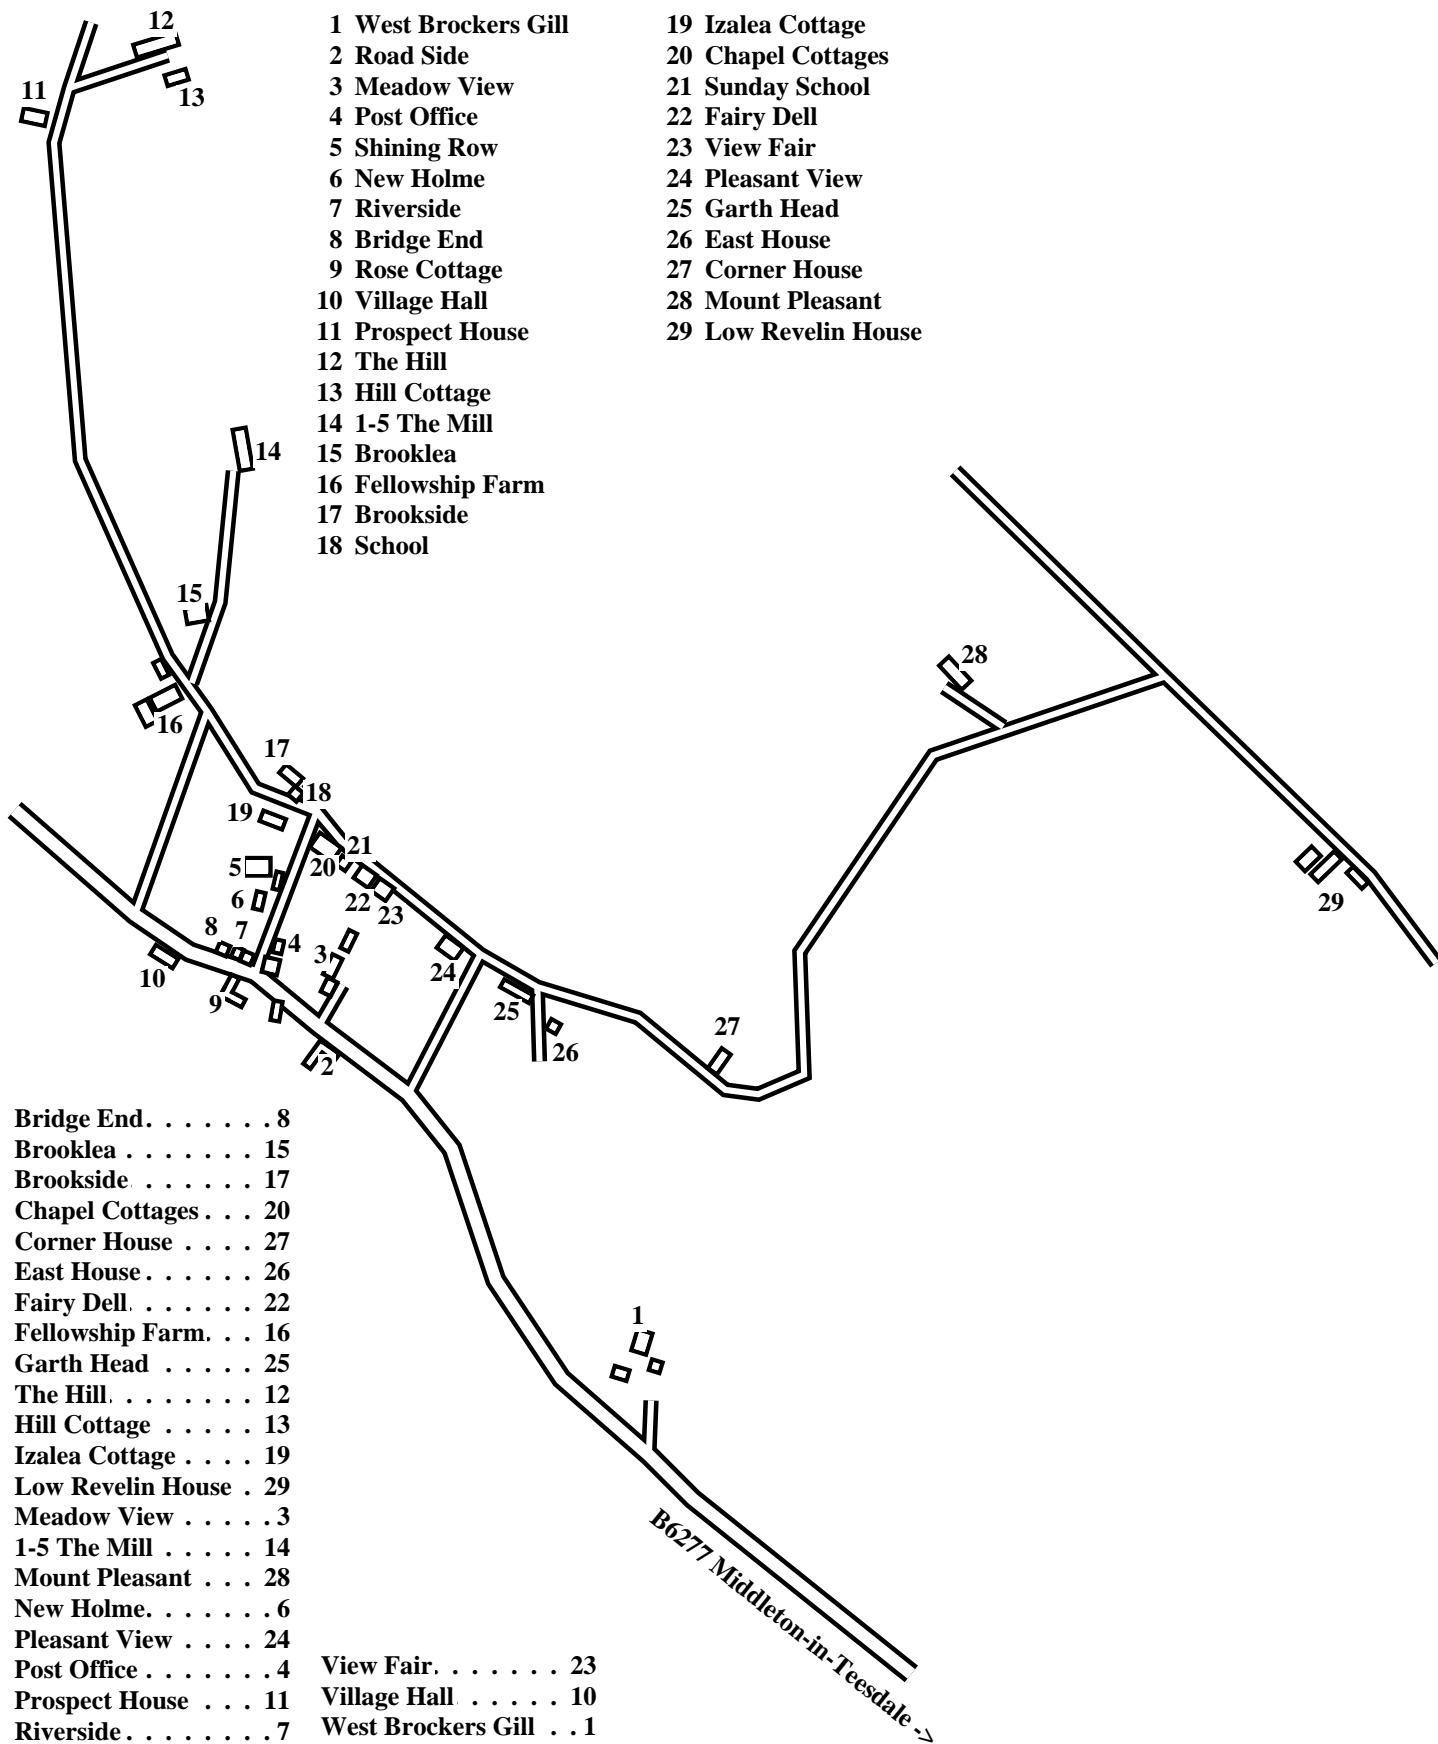

# Newbiggin (Teesdale)

Caution: This map has not yet been checked by residents.

There may be errors and omissions.

Bridge End. . . . .	8
Brooklea . . . . .	15
Brookside . . . . .	17
Chapel Cottages . . .	20
Corner House . . . .	27
East House . . . . .	26
Fairy Dell . . . . .	22
Fellowship Farm. . .	16
Garth Head . . . . .	25
The Hill . . . . .	12
Hill Cottage . . . . .	13
Izalea Cottage . . . .	19
Low Revelin House . .	29
Meadow View . . . . .	3
1-5 The Mill . . . . .	14
Mount Pleasant . . .	28
New Holme. . . . .	6
Pleasant View . . . .	24
Post Office . . . . .	4
Prospect House . . .	11
Riverside. . . . .	7
Road Side . . . . .	2
Rose Cottage. . . . .	9
School . . . . .	18
Shining Row . . . . .	5
Sunday School . . . .	21

View Fair. . . . .	23
Village Hall . . . . .	10
West Brockers Gill . .	1