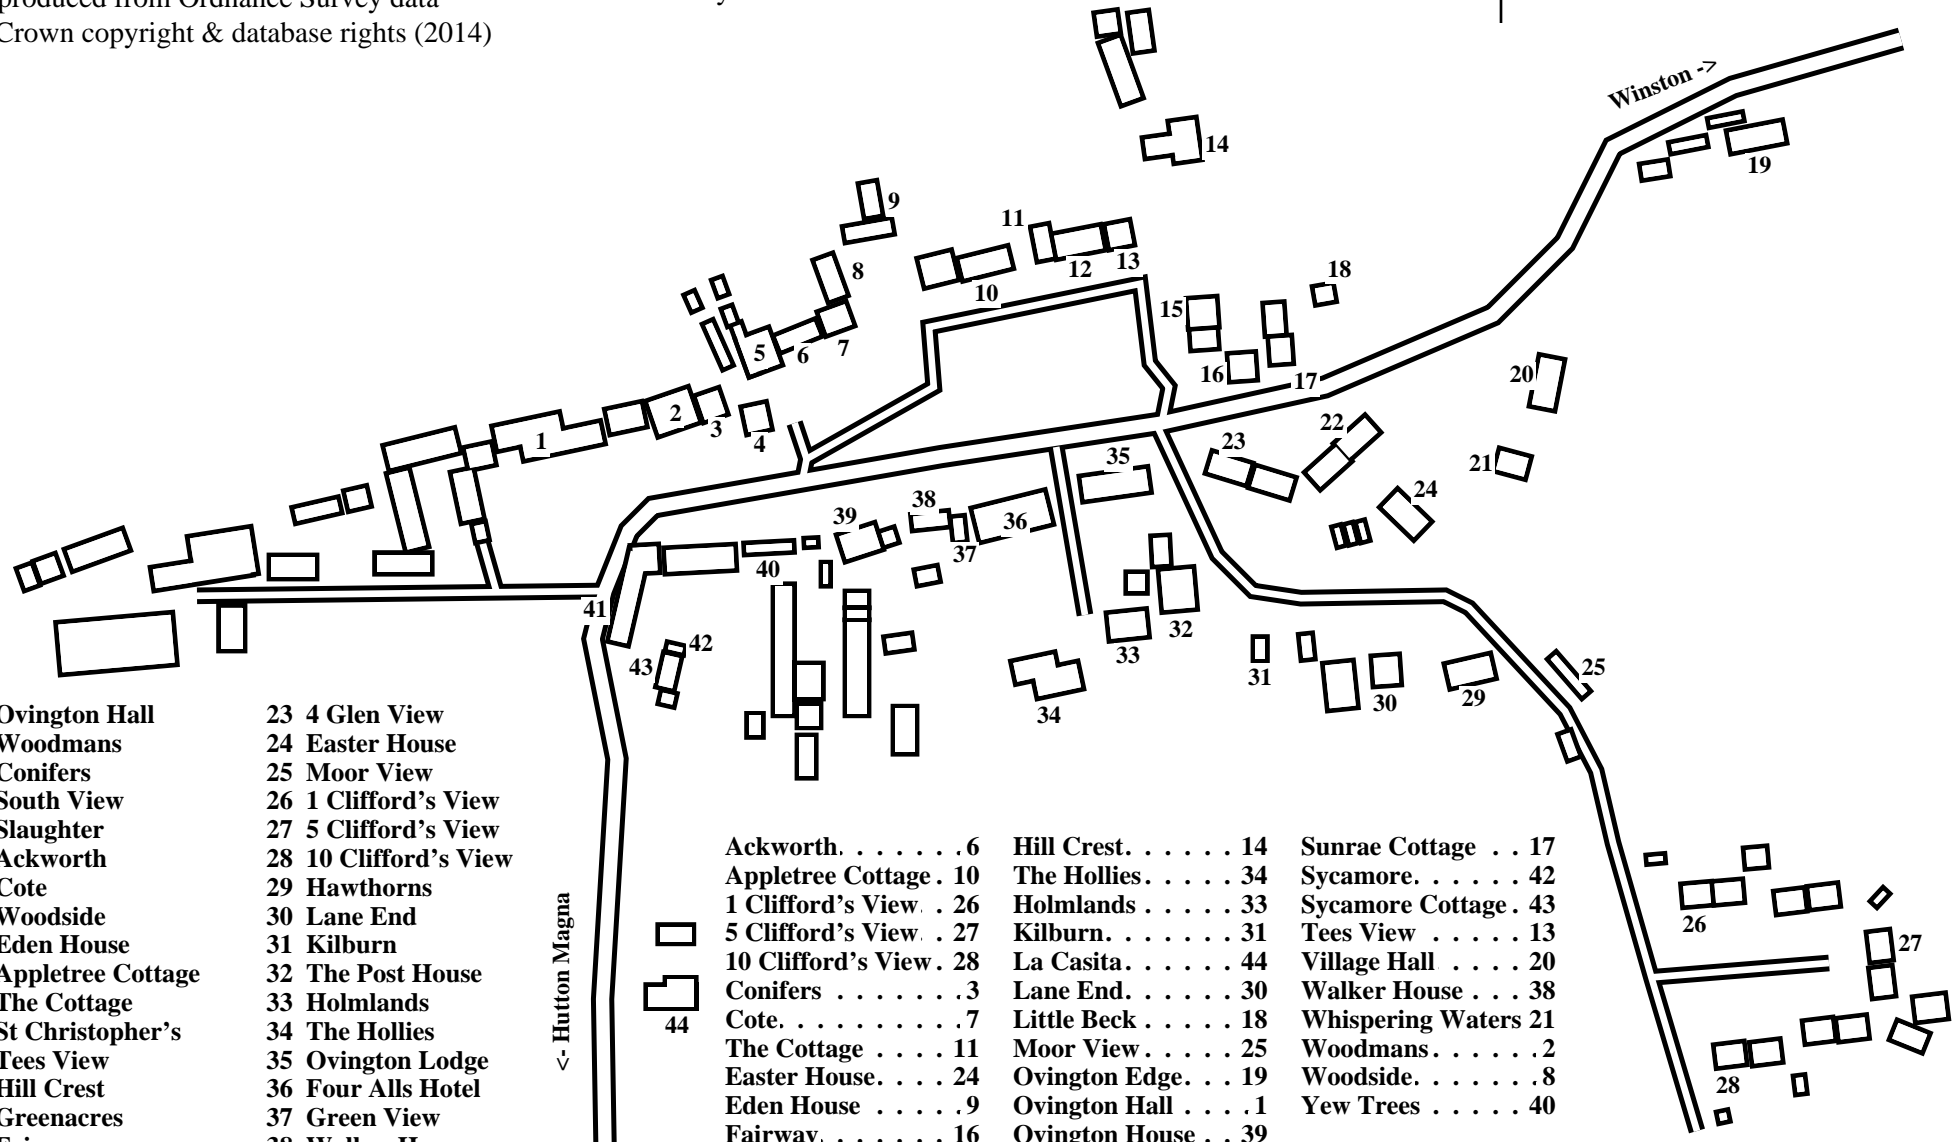

# Ovington

Caution: This map has not yet been checked by residents.  
There may be errors and omissions.

- 1 Ovington Hall
- 2 Woodmans
- 3 Conifers
- 4 South View
- 5 Slaughter
- 6 Ackworth
- 7 Cote
- 8 Woodside
- 9 Eden House
- 10 Appletree Cottage
- 11 The Cottage
- 12 St Christopher's
- 13 Tees View
- 14 Hill Crest
- 15 Greenacres
- 16 Fairway
- 17 Sunrae Cottage
- 18 Little Beck
- 19 Ovington Edge
- 20 Village Hall
- 21 Whispering Waters
- 22 1 Glen View

- 23 4 Glen View
- 24 Easter House
- 25 Moor View
- 26 1 Clifford's View
- 27 5 Clifford's View
- 28 10 Clifford's View
- 29 Hawthorns
- 30 Lane End
- 31 Kilburn
- 32 The Post House
- 33 Holmlands
- 34 The Hollies
- 35 Ovington Lodge
- 36 Four Alls Hotel
- 37 Green View
- 38 Walker House
- 39 Ovington House
- 40 Yew Trees
- 41 Rokeby
- 42 Sycamore
- 43 Sycamore Cottage
- 44 La Casita