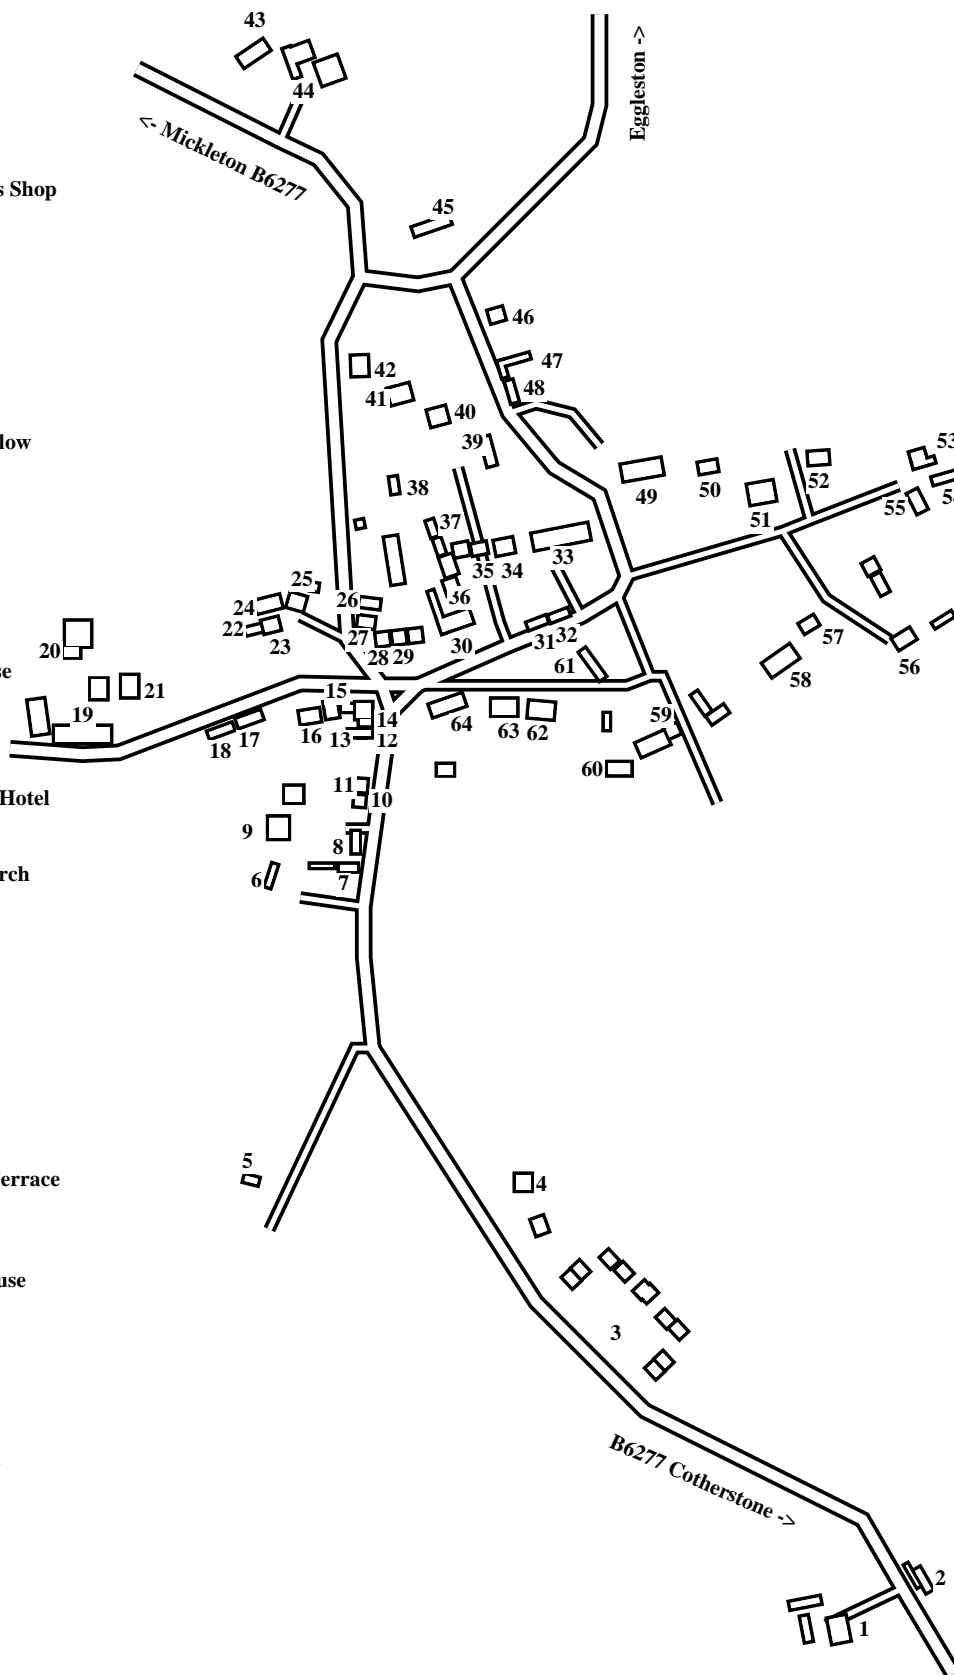

Romaldkirk

Caution: This map has not yet been checked by residents.
There may be errors and omissions.

- 1 Wildon Grange
- 2 Mill Riggs
- 3 Hollin Crescent
- 4 Hollincroft
- 5 Kenmaur
- 6 The Old Butchers Shop
- 7 Jesmond House
- 8 Bland Nook
- 9 Oaks
- 10 Inglenook
- 11 Jesmond Cottage
- 12 Post Office
- 13 Fell Cottage
- 14 Ivyholme
- 15 Garage
- 16 Greenside Bungalow
- 17 St Anne's
- 18 Sycamore
- 19 Chapel
- 20 Bunkers Hill
- 21 Garrowcroft
- 22 Lime Cottage
- 23 Rose Cottage
- 24 1-3 High Green
- 25 High Green House
- 26 West View
- 27 The Gott
- 28 Ivy
- 29 South View
- 30 Rose and Crown Hotel
- 31 Shieling
- 32 Gatehouse
- 33 St Romald's Church
- 34 Kirkside
- 35 Monk's Cottage
- 36 The Square
- 37 Lea Cottage
- 38 Raintree Cottage
- 39 Church Hall
- 40 Thackwood
- 41 Woodlands
- 42 Beer Beck
- 43 The Cottage
- 44 White Gates
- 45 1-3 Hutchinson Terrace
- 46 Bridge Cottage
- 47 Beechbeck
- 48 Bligh Cottage
- 49 Romald Kirk House
- 50 The Rectory
- 51 Beckworth
- 52 Greensend
- 53 Riga Lodge
- 54 Greenholme
- 55 Baincroft
- 56 Low Green Farm
- 57 Low Green
- 58 Romaldkirk Hall
- 59 Rose Stile
- 60 Meadowside
- 61 Kirk Inn
- 62 The Old Post
- 63 Middle Green
- 64 Reading Room