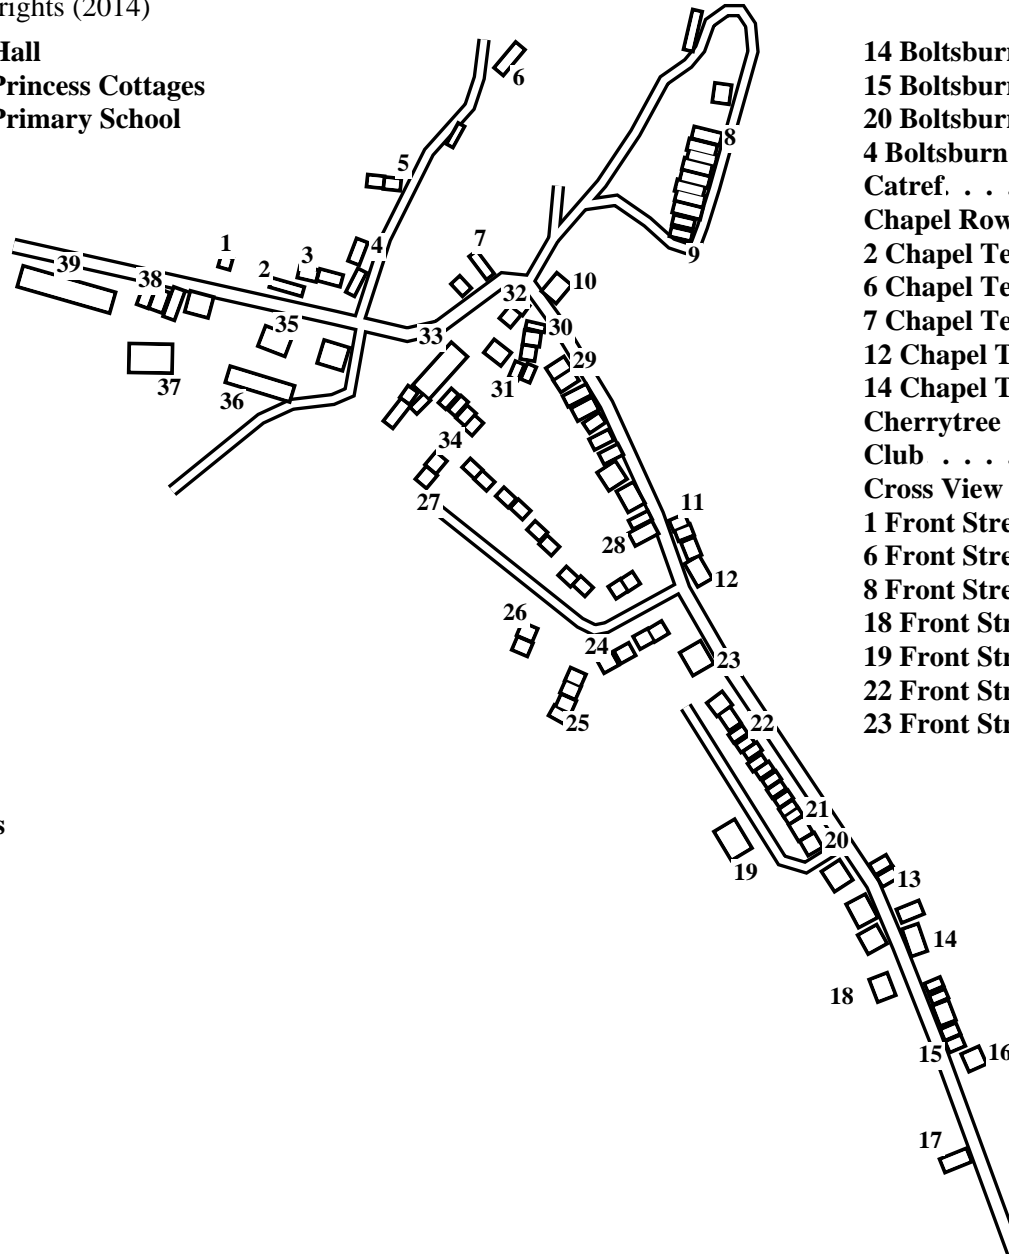

Rookhope

Caution: This map has not yet been checked by residents.
There may be errors and omissions.

- 1 Prospect House
- 2 Cross View Cottage
- 3 West View
- 4 South View
- 5 Cherrytree Cottages
- 6 Rowantree Farm
- 7 Public Conveniences
- 8 11 Hylton Terrace
- 9 2 Hylton Terrace
- 10 1 Front Street
- 11 19 Front Street
- 12 22 Front Street
- 13 6 Chapel Terrace
- 14 7 Chapel Terrace
- 15 12 Chapel Terrace
- 16 14 Chapel Terrace
- 17 Chapel Row Farm
- 18 Valley View
- 19 Club
- 20 2 Chapel Terrace
- 21 1 Hogarth Terrace
- 22 10 Hogarth Terrace
- 23 23 Front Street
- 24 4 Boltsburn Crescent Flats
- 25 20 Boltsburn Crescent
- 26 15 Boltsburn Crescent
- 27 14 Boltsburn Crescent
- 28 18 Front Street
- 29 8 Front Street
- 30 6 Front Street
- 31 3 Simpson Terrace
- 32 Post Office
- 33 Hotel
- 34 4 Simpson Terrace
- 35 Catref
- 36 McGreeshnor
- 37 Hall
- 38 Princess Cottages
- 39 Primary School

- 14 Boltsburn Crescent . . . 27
- 15 Boltsburn Crescent . . . 26
- 20 Boltsburn Crescent . . . 25
- 4 Boltsburn Crescent Flats 24
- Catref 35
- Chapel Row Farm 17
- 2 Chapel Terrace 20
- 6 Chapel Terrace 13
- 7 Chapel Terrace 14
- 12 Chapel Terrace 15
- 14 Chapel Terrace 16
- Cherrytree Cottages 5
- Club 19
- Cross View Cottage 2
- 1 Front Street 10
- 6 Front Street 30
- 8 Front Street 29
- 18 Front Street 28
- 19 Front Street 11
- 22 Front Street 12
- 23 Front Street 23
- Hall 37
- 1 Hogarth Terrace 21
- 10 Hogarth Terrace 22
- Hotel 33
- 2 Hylton Terrace 9
- 11 Hylton Terrace 8
- McGreeshnor 36
- Post Office 32
- Primary School 39
- Princess Cottages 38
- Prospect House 1
- Public Conveniences 7
- Rowantree Farm 6
- School 39
- 3 Simpson Terrace 31
- 4 Simpson Terrace 34
- South View 4
- Toilets 7
- Valley View 18
- West View 3