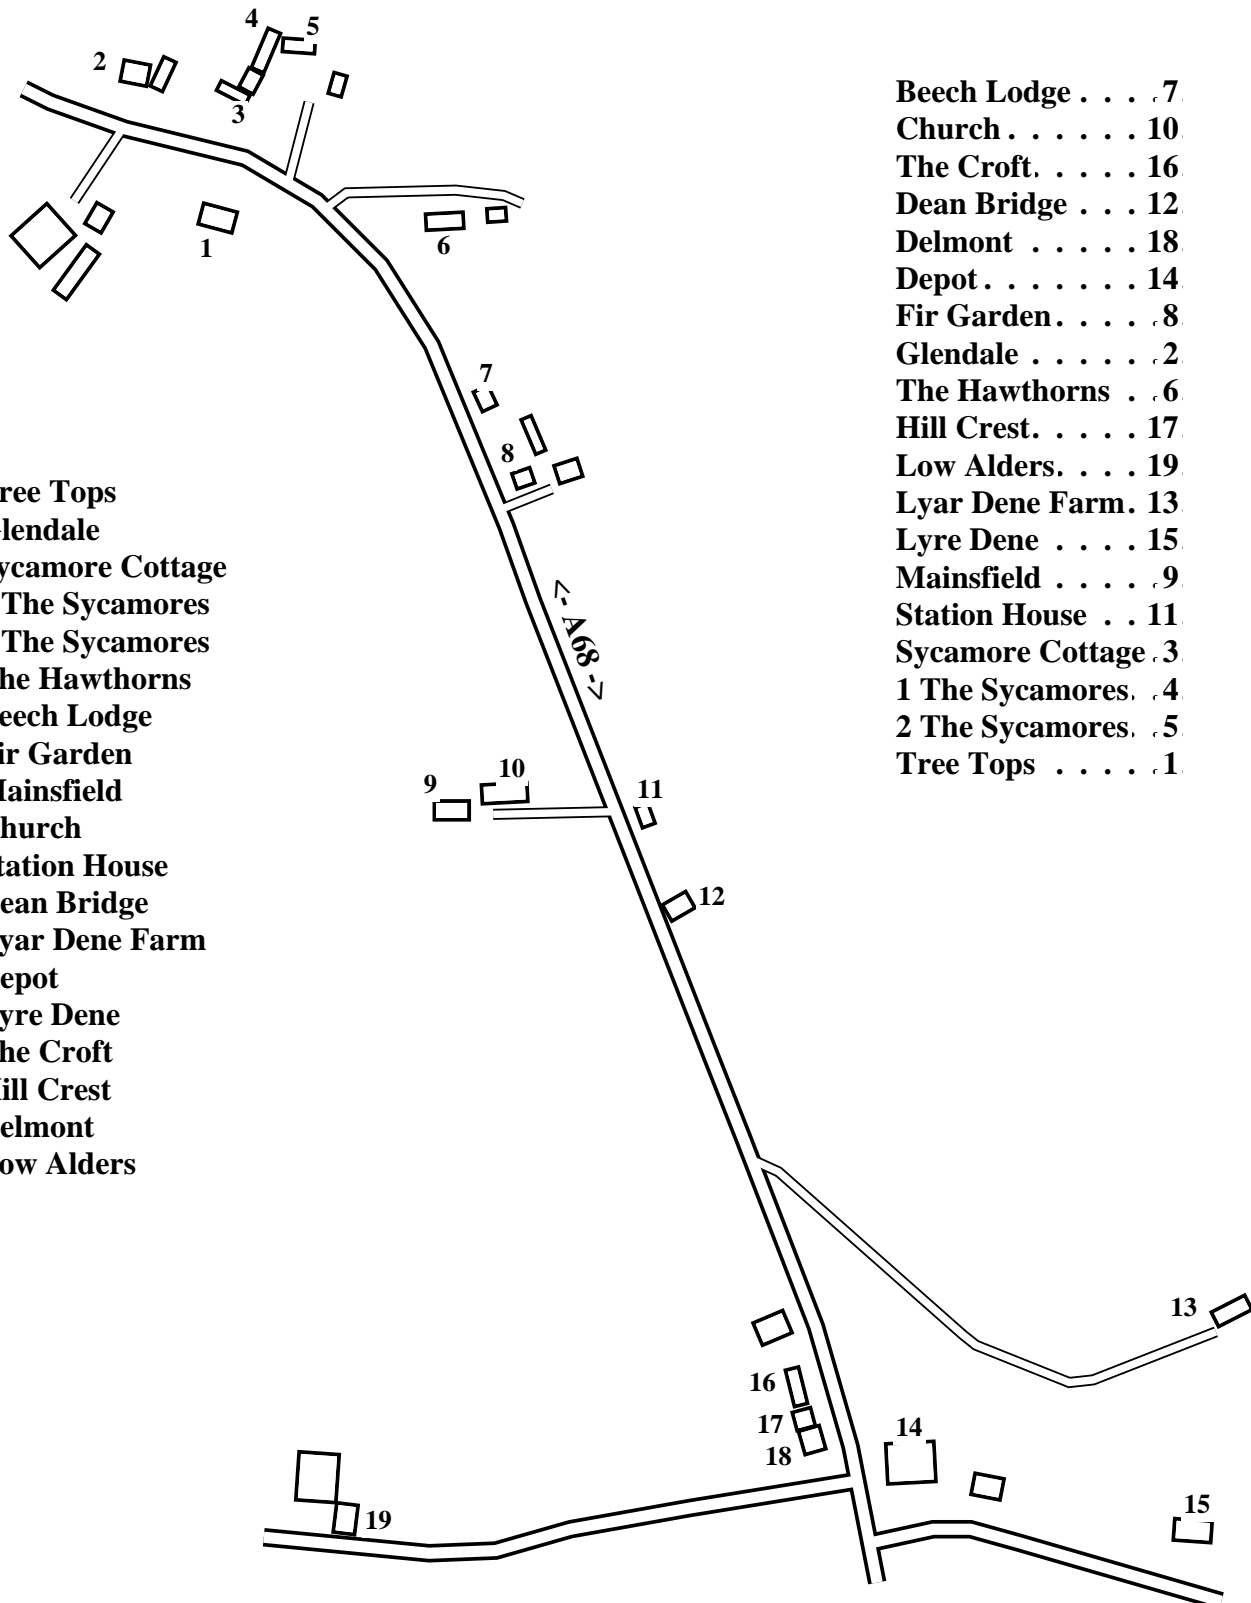

Rowley

Caution: This map has not yet been checked by residents.
There may be errors and omissions.

- 1 Tree Tops
- 2 Glendale
- 3 Sycamore Cottage
- 4 1 The Sycamores
- 5 2 The Sycamores
- 6 The Hawthorns
- 7 Beech Lodge
- 8 Fir Garden
- 9 Mainsfield
- 10 Church
- 11 Station House
- 12 Dean Bridge
- 13 Lyar Dene Farm
- 14 Depot
- 15 Lyre Dene
- 16 The Croft
- 17 Hill Crest
- 18 Delmont
- 19 Low Alders

- Beech Lodge7
- Church10
- The Croft.16
- Dean Bridge12
- Delmont18
- Depot14
- Fir Garden.8
- Glendale2
- The Hawthorns . .6
- Hill Crest.17
- Low Alders.19
- Lyar Dene Farm. 13
- Lyre Dene15
- Mainsfield9
- Station House . .11
- Sycamore Cottage .3
- 1 The Sycamores. .4
- 2 The Sycamores. .5
- Tree Tops1