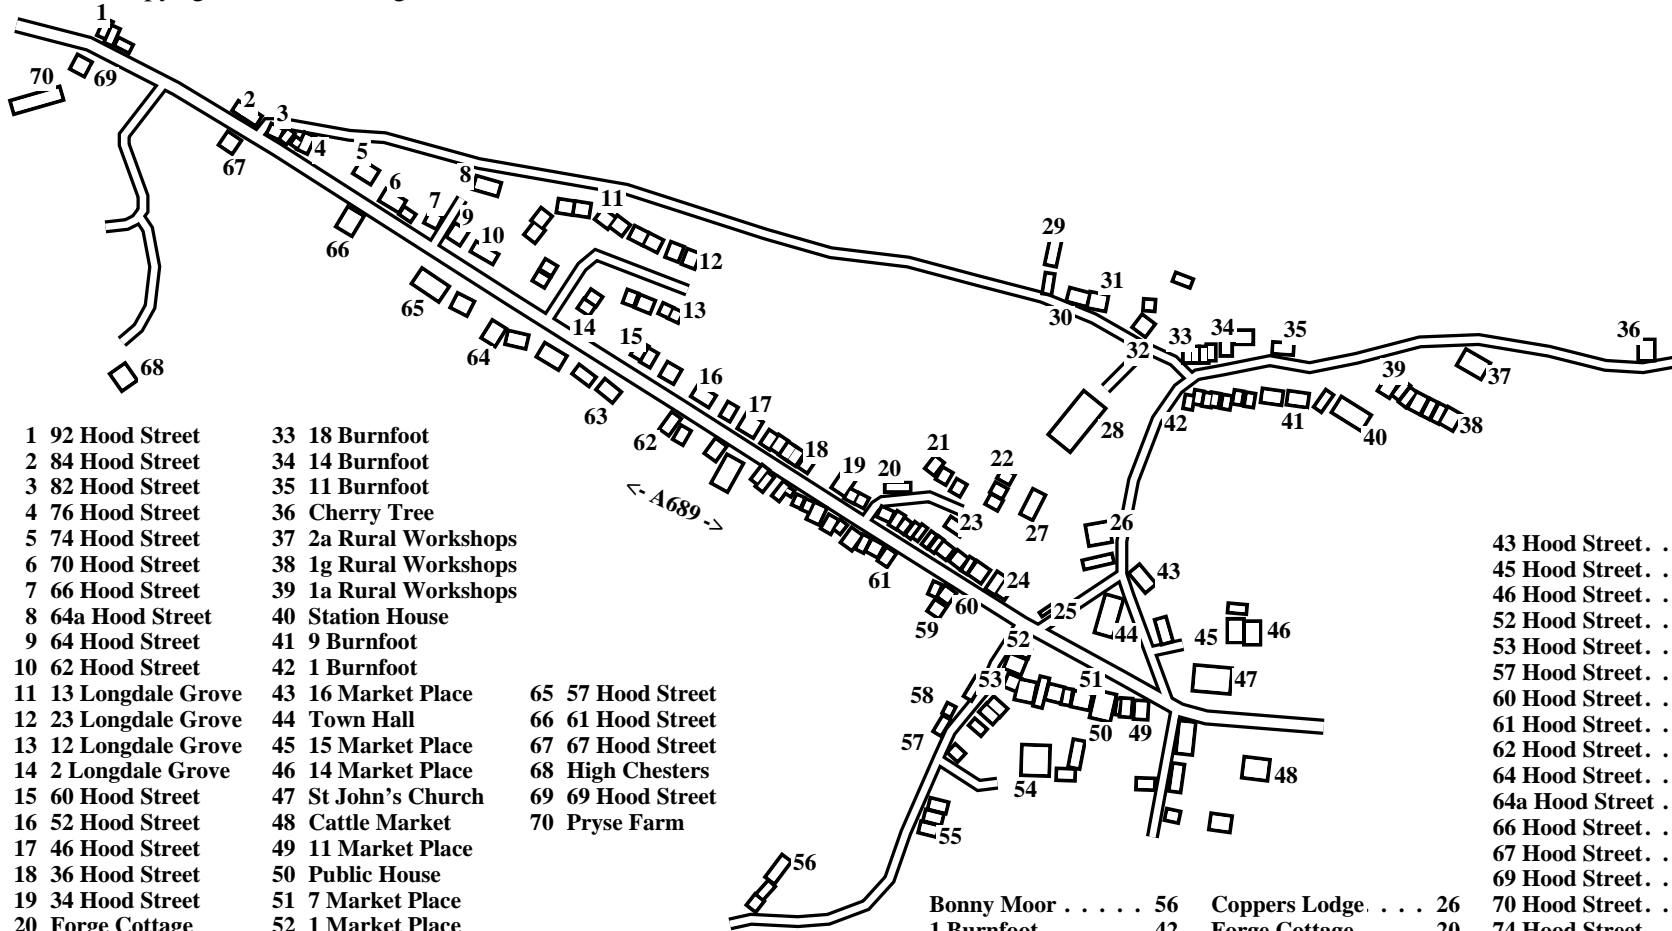

St John's Chapel

Caution: This map has not yet been checked by residents.
There may be errors and omissions.

- 1 92 Hood Street
- 2 84 Hood Street
- 3 82 Hood Street
- 4 76 Hood Street
- 5 74 Hood Street
- 6 70 Hood Street
- 7 66 Hood Street
- 8 64a Hood Street
- 9 64 Hood Street
- 10 62 Hood Street
- 11 13 Longdale Grove
- 12 23 Longdale Grove
- 13 12 Longdale Grove
- 14 2 Longdale Grove
- 15 60 Hood Street
- 16 52 Hood Street
- 17 46 Hood Street
- 18 36 Hood Street
- 19 34 Hood Street
- 20 Forge Cottage
- 21 1 School Close
- 22 4 School Close
- 23 8 School Close
- 24 2 Hood Street
- 25 Public Conveniences
- 26 17 Market Place
- 27 Burn View
- 28 Primary School
- 29 22 Burnfoot
- 30 21 Burnfoot
- 31 20 Burnfoot
- 32 19 Burnfoot
- 33 18 Burnfoot
- 34 14 Burnfoot
- 35 11 Burnfoot
- 36 Cherry Tree
- 37 2a Rural Workshops
- 38 1g Rural Workshops
- 39 1a Rural Workshops
- 40 Station House
- 41 9 Burnfoot
- 42 1 Burnfoot
- 43 16 Market Place
- 44 Town Hall
- 45 15 Market Place
- 46 14 Market Place
- 47 St John's Church
- 48 Cattle Market
- 49 11 Market Place
- 50 Public House
- 51 7 Market Place
- 52 1 Market Place
- 53 1a Market Place
- 54 Garage
- 55 9 Harthope Road
- 56 Bonny Moor
- 57 5 Harthope Road
- 58 5a Harthope Road
- 59 1 Hood Street
- 60 3 Hood Street
- 61 7 Hood Street
- 62 43 Hood Street
- 63 45 Hood Street
- 64 53 Hood Street
- 65 57 Hood Street
- 66 61 Hood Street
- 67 67 Hood Street
- 68 High Chesters
- 69 69 Hood Street
- 70 Pryse Farm