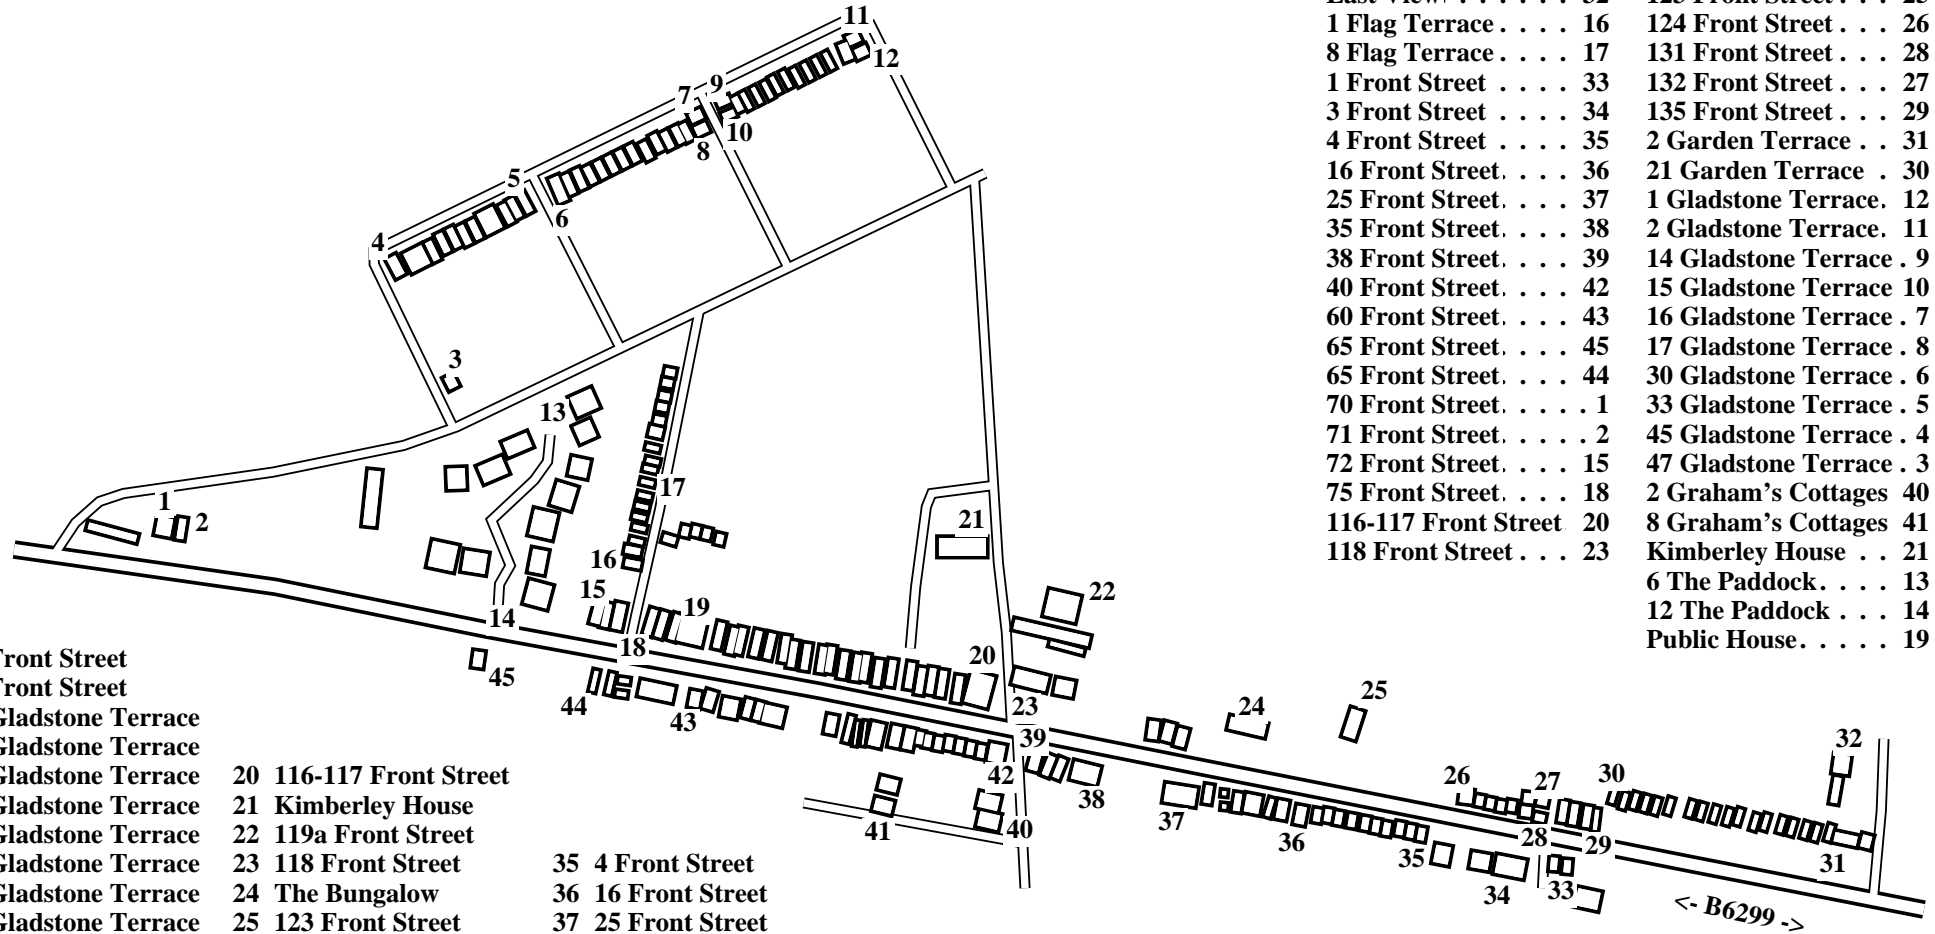

Sunniside

Caution: This map has not yet been checked by residents.
There may be errors and omissions.

- 1 70 Front Street
- 2 71 Front Street
- 3 47 Gladstone Terrace
- 4 45 Gladstone Terrace
- 5 33 Gladstone Terrace
- 6 30 Gladstone Terrace
- 7 16 Gladstone Terrace
- 8 17 Gladstone Terrace
- 9 14 Gladstone Terrace
- 10 15 Gladstone Terrace
- 11 2 Gladstone Terrace
- 12 1 Gladstone Terrace
- 13 6 The Paddock
- 14 12 The Paddock
- 15 72 Front Street
- 16 1 Flag Terrace
- 17 8 Flag Terrace
- 18 75 Front Street
- 19 Public House
- 20 116-117 Front Street
- 21 Kimberley House
- 22 119a Front Street
- 23 118 Front Street
- 24 The Bungalow
- 25 123 Front Street
- 26 124 Front Street
- 27 132 Front Street
- 28 131 Front Street
- 29 135 Front Street
- 30 21 Garden Terrace
- 31 2 Garden Terrace
- 32 East View
- 33 1 Front Street
- 34 3 Front Street

- 35 4 Front Street
- 36 16 Front Street
- 37 25 Front Street
- 38 35 Front Street
- 39 38 Front Street
- 40 2 Graham's Cottages
- 41 8 Graham's Cottages
- 42 40 Front Street
- 43 60 Front Street
- 44 65 Front Street
- 45 65 Front Street