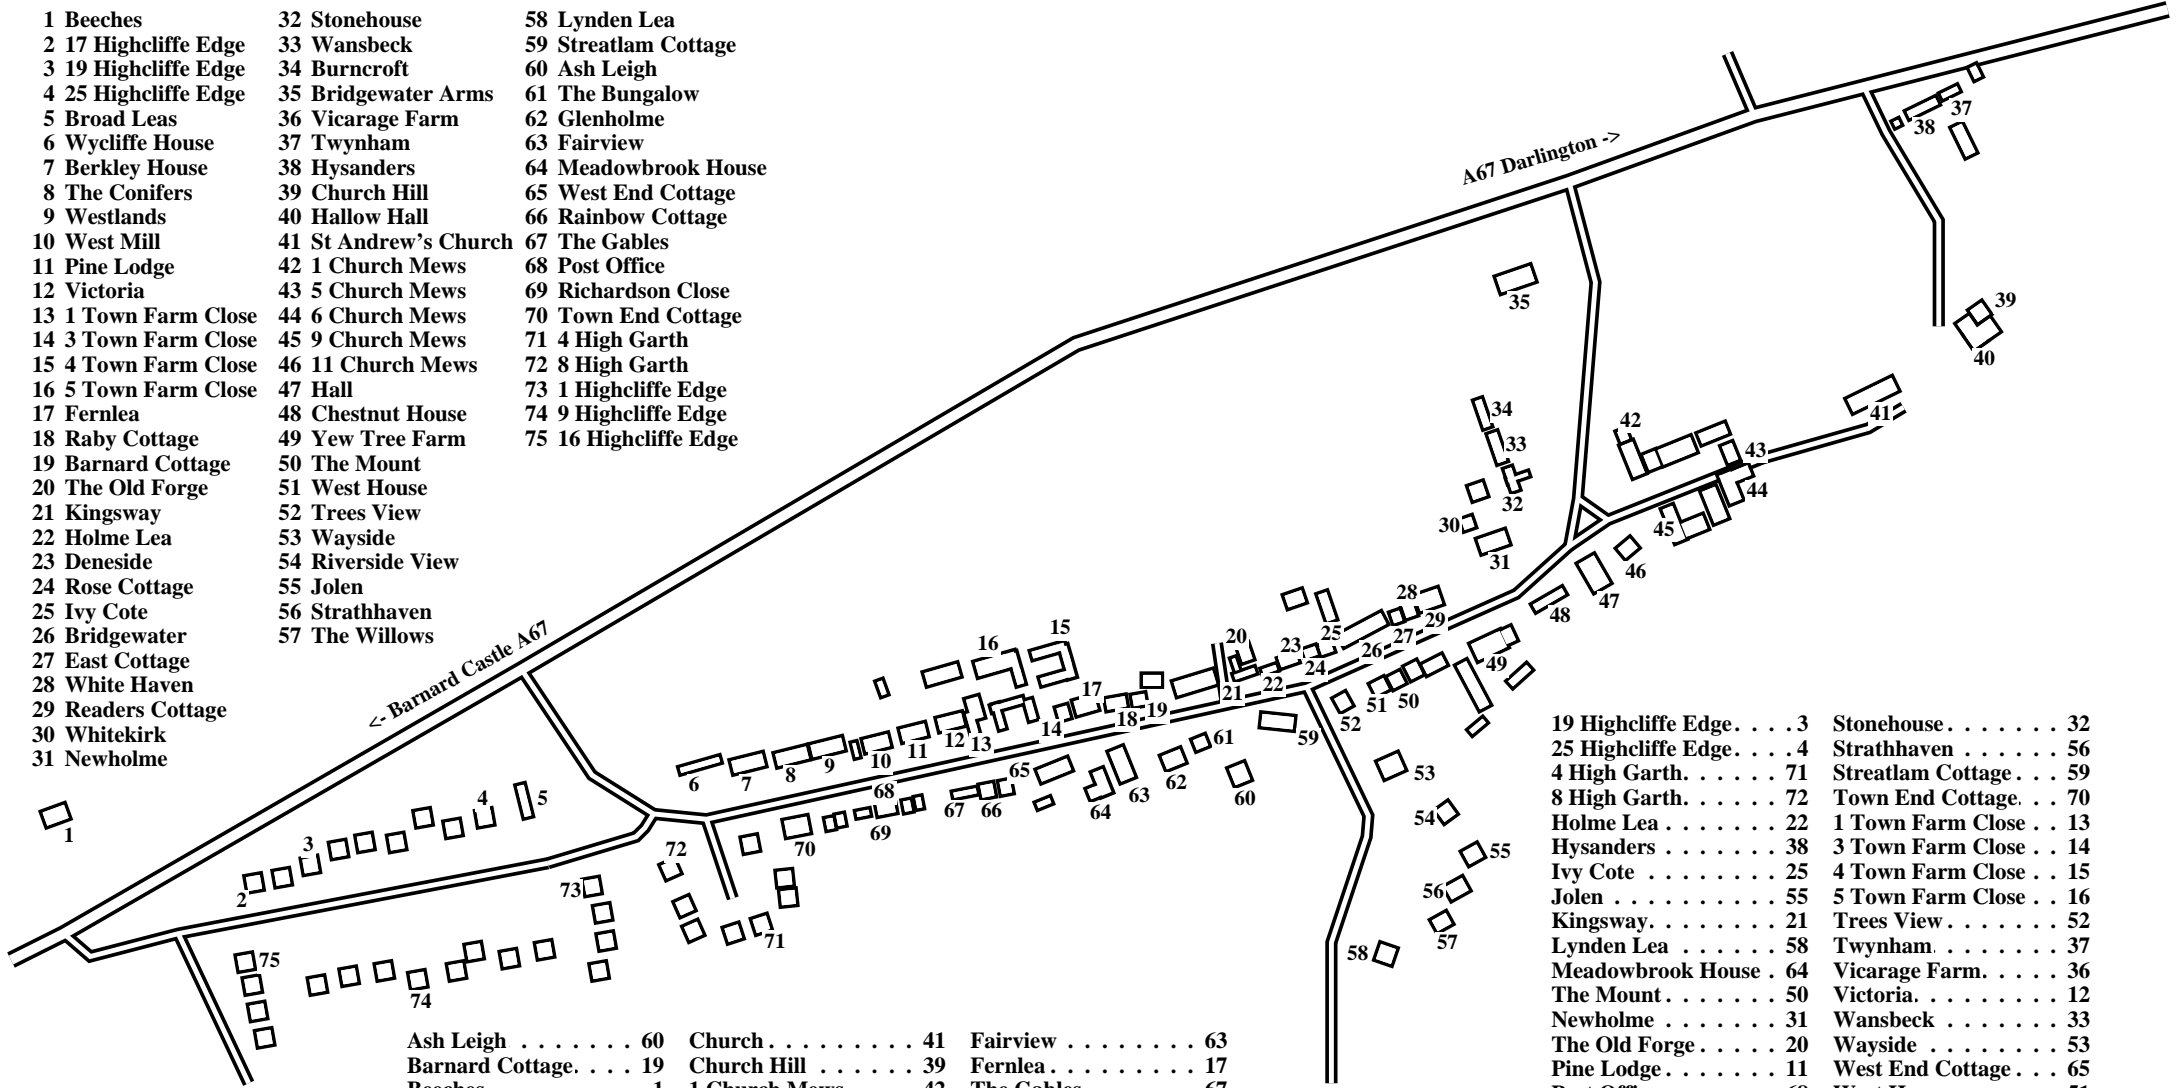

# Winston

Caution: This map has not yet been checked by residents.  
There may be errors and omissions.

- 1 Beeches
- 2 17 Highcliffe Edge
- 3 19 Highcliffe Edge
- 4 25 Highcliffe Edge
- 5 Broad Leas
- 6 Wycliffe House
- 7 Berkley House
- 8 The Conifers
- 9 Westlands
- 10 West Mill
- 11 Pine Lodge
- 12 Victoria
- 13 1 Town Farm Close
- 14 3 Town Farm Close
- 15 4 Town Farm Close
- 16 5 Town Farm Close
- 17 Fernlea
- 18 Raby Cottage
- 19 Barnard Cottage
- 20 The Old Forge
- 21 Kingsway
- 22 Holme Lea
- 23 Deneside
- 24 Rose Cottage
- 25 Ivy Cote
- 26 Bridgewater
- 27 East Cottage
- 28 White Haven
- 29 Readers Cottage
- 30 Whitekirk
- 31 Newholme
- 32 Stonehouse
- 33 Wansbeck
- 34 Burncroft
- 35 Bridgewater Arms
- 36 Vicarage Farm
- 37 Twynham
- 38 Hysanders
- 39 Church Hill
- 40 Hallow Hall
- 41 St Andrew's Church
- 42 1 Church Mews
- 43 5 Church Mews
- 44 6 Church Mews
- 45 9 Church Mews
- 46 11 Church Mews
- 47 Hall
- 48 Chestnut House
- 49 Yew Tree Farm
- 50 The Mount
- 51 West House
- 52 Trees View
- 53 Wayside
- 54 Riverside View
- 55 Jolen
- 56 Strathhaven
- 57 The Willows
- 58 Lynden Lea
- 59 Streatlam Cottage
- 60 Ash Leigh
- 61 The Bungalow
- 62 Glenholme
- 63 Fairview
- 64 Meadowbrook House
- 65 West End Cottage
- 66 Rainbow Cottage
- 67 The Gables
- 68 Post Office
- 69 Richardson Close
- 70 Town End Cottage
- 71 4 High Garth
- 72 8 High Garth
- 73 1 Highcliffe Edge
- 74 9 Highcliffe Edge
- 75 16 Highcliffe Edge