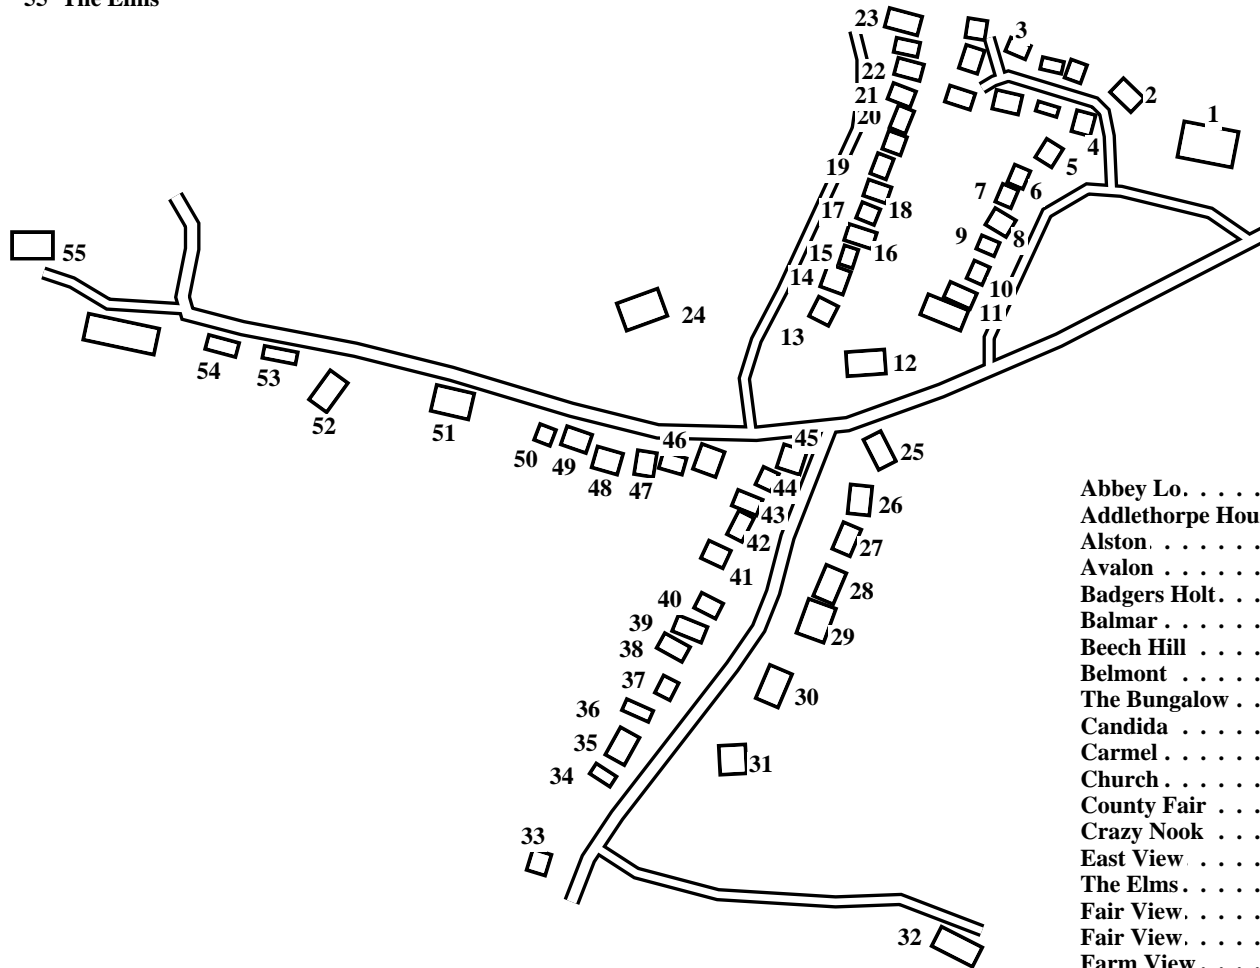

Addlethorpe

Caution: This map has not yet been checked by residents.
There may be errors and omissions.

- 1 St Nicholas's Church
- 2 10 St Nicholas Close
- 3 7 St Nicholas Close
- 4 1 St Nicholas Close
- 5 Standwell
- 6 Wilneholme
- 7 Green Acres
- 8 Karibu
- 9 Candida
- 10 Sheilina
- 11 St Andrew
- 12 Addlethorpe House
- 13 1 Rectory Lane
- 14 Sapele
- 15 Fair View
- 16 Jacklin
- 17 Sundown
- 18 Belmont
- 19 7 Rectory Lane
- 20 West View
- 21 Balmar
- 22 Crazy Nook
- 23 14 Rectory Lane
- 24 Thorpe House
- 25 Swift Lodge
- 26 Linby Lodge
- 27 Millstone
- 28 Alston
- 29 Farm View
- 30 Stone Arches
- 31 Carmel
- 32 The Grange Farm
- 33 Thie My Chree
- 34 Three Wishes
- 35 County Fair
- 36 Abbey Lo
- 37 Sun Rae
- 38 Haven Lodge
- 39 East View
- 40 The Bungalow
- 41 Beech Hill
- 42 Mount Close
- 43 Badgers Holt
- 44 Wisborough
- 45 Two Beeches
- 46 Mossybanks
- 47 Avalon
- 48 Hydeaway
- 49 Fair View
- 50 Grenville
- 51 The Kings Head
- 52 Tonorm
- 53 The Old Cottage
- 54 Innisfree
- 55 The Elms

- Hydeaway 48
- Innisfree 54
- Jacklin 16
- Karibu 8
- The Kings Head . . . 51
- Linby Lodge 26
- Millstone 27
- Mossybanks 46
- Mount Close 42
- The Old Cottage . . . 53
- 1 Rectory Lane 13
- 7 Rectory Lane 19
- 14 Rectory Lane . . . 23
- Sapele 14
- Sheilina 10
- St Andrew 11
- Standwell 5
- St Nicholas's Church . 1
- 1 St Nicholas Close . . 4
- 7 St Nicholas Close . . 3
- 10 St Nicholas Close . 2
- Stone Arches 30
- Sundown 17
- Sun Rae 37
- Swift Lodge 25
- Thie My Chree 33
- Thorpe House 24
- Three Wishes 34
- Tonorm 52
- Two Beeches 45
- West View 20
- Wiljoy 19
- Wilneholme 6
- Wisborough 44
- Zamora 23
- Abbey Lo 36
- Addlethorpe House . . 12
- Alston 28
- Avalon 47
- Badgers Holt 43
- Balmar 21
- Beech Hill 41
- Belmont 18
- The Bungalow 40
- Candida 9
- Carmel 31
- Church 1
- County Fair 35
- Crazy Nook 22
- East View 39
- The Elms 55
- Fair View 49
- Fair View 15
- Farm View 29
- The Grange Farm . . . 32
- Green Acres 7
- Grenville 50
- Haven Lodge 38