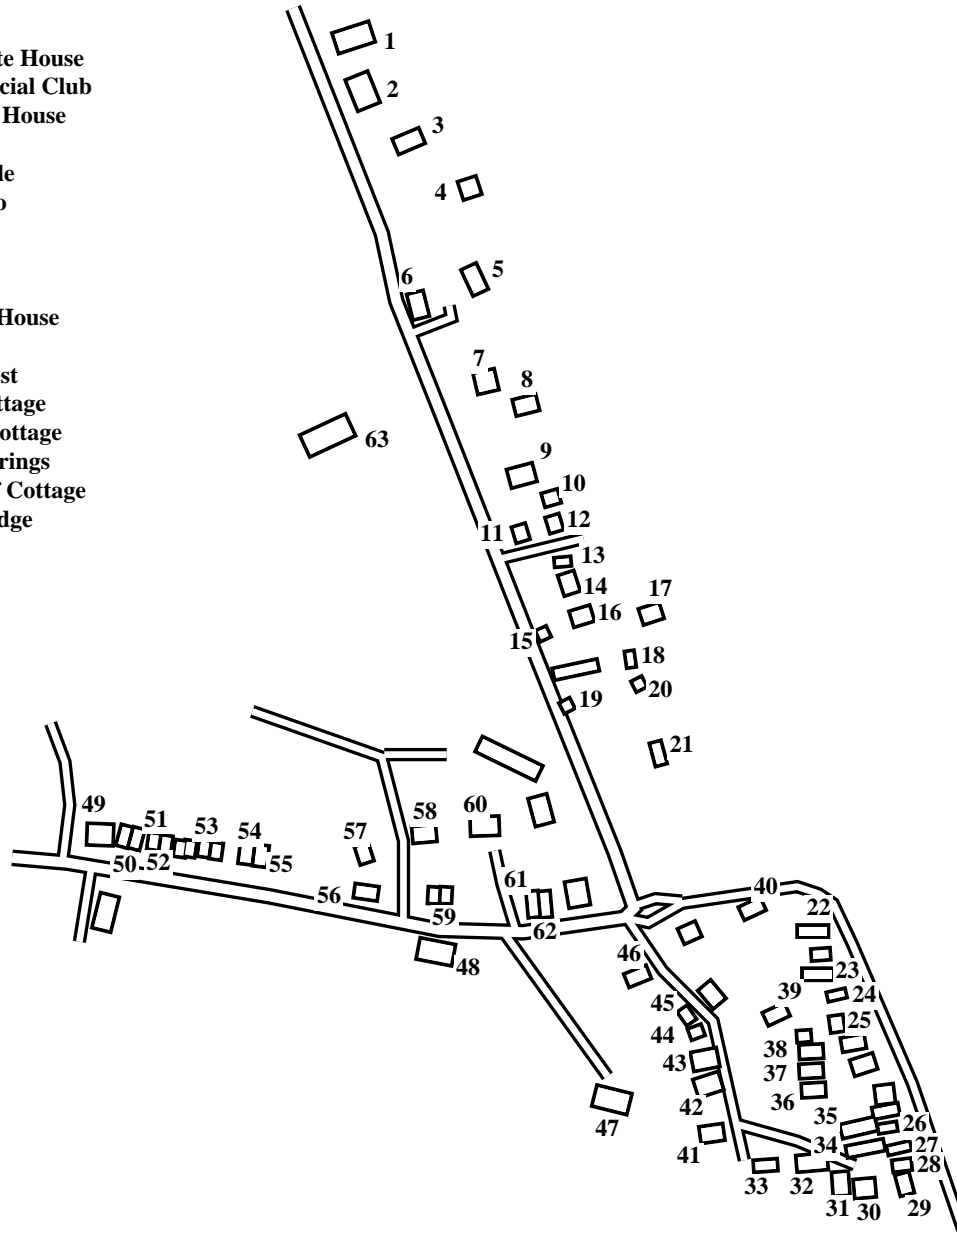

# Anderby Creek

Caution: This map has not yet been checked by residents.  
There may be errors and omissions.

- 1 Spindrift
- 2 Beachdale
- 3 Seaweed
- 4 Belvedere
- 5 18 Sandy Lane
- 6 Thorn Cottage
- 7 Lands End
- 8 Sea Thorn
- 9 Sea Bank
- 10 Sea Breezes
- 11 Long Beach
- 12 Rockley Beach
- 13 Bank Side
- 14 Pen y Bryn
- 15 Seacot
- 16 Duneside
- 17 West View
- 18 Summer House
- 19 Snowdrop Cottage
- 20 Sea Dune
- 21 Public Conveniences
- 22 All Ways
- 23 Gazebo
- 24 The Cot
- 25 Seascape
- 26 Wave Crest
- 27 Beverley
- 28 Riviera
- 29 Creek Cottage
- 30 Argentina
- 31 Bramble
- 32 Ark Royal
- 33 The Seashell
- 34 Hilltop
- 35 Fox Corner
- 36 Tarrelong
- 37 Westcott
- 38 The Nook
- 39 Antoinette
- 40 Blue Tubs
- 41 Yellow Sand
- 42 Torwood
- 43 Meadow Sweet
- 44 Willow Cottage
- 45 Easthills
- 46 Restylea
- 47 The White House
- 48 Creek Social Club
- 49 Ravenna House
- 50 Chames
- 51 Havendale
- 52 Kumango
- 53 Seacfest
- 54 Evesham
- 55 Sandown
- 56 Victoria House
- 57 Hall
- 58 Tykes Rest
- 59 April Cottage
- 60 Merlin Cottage
- 61 The Moorings
- 62 Shirecliff Cottage
- 63 Stone Lodge