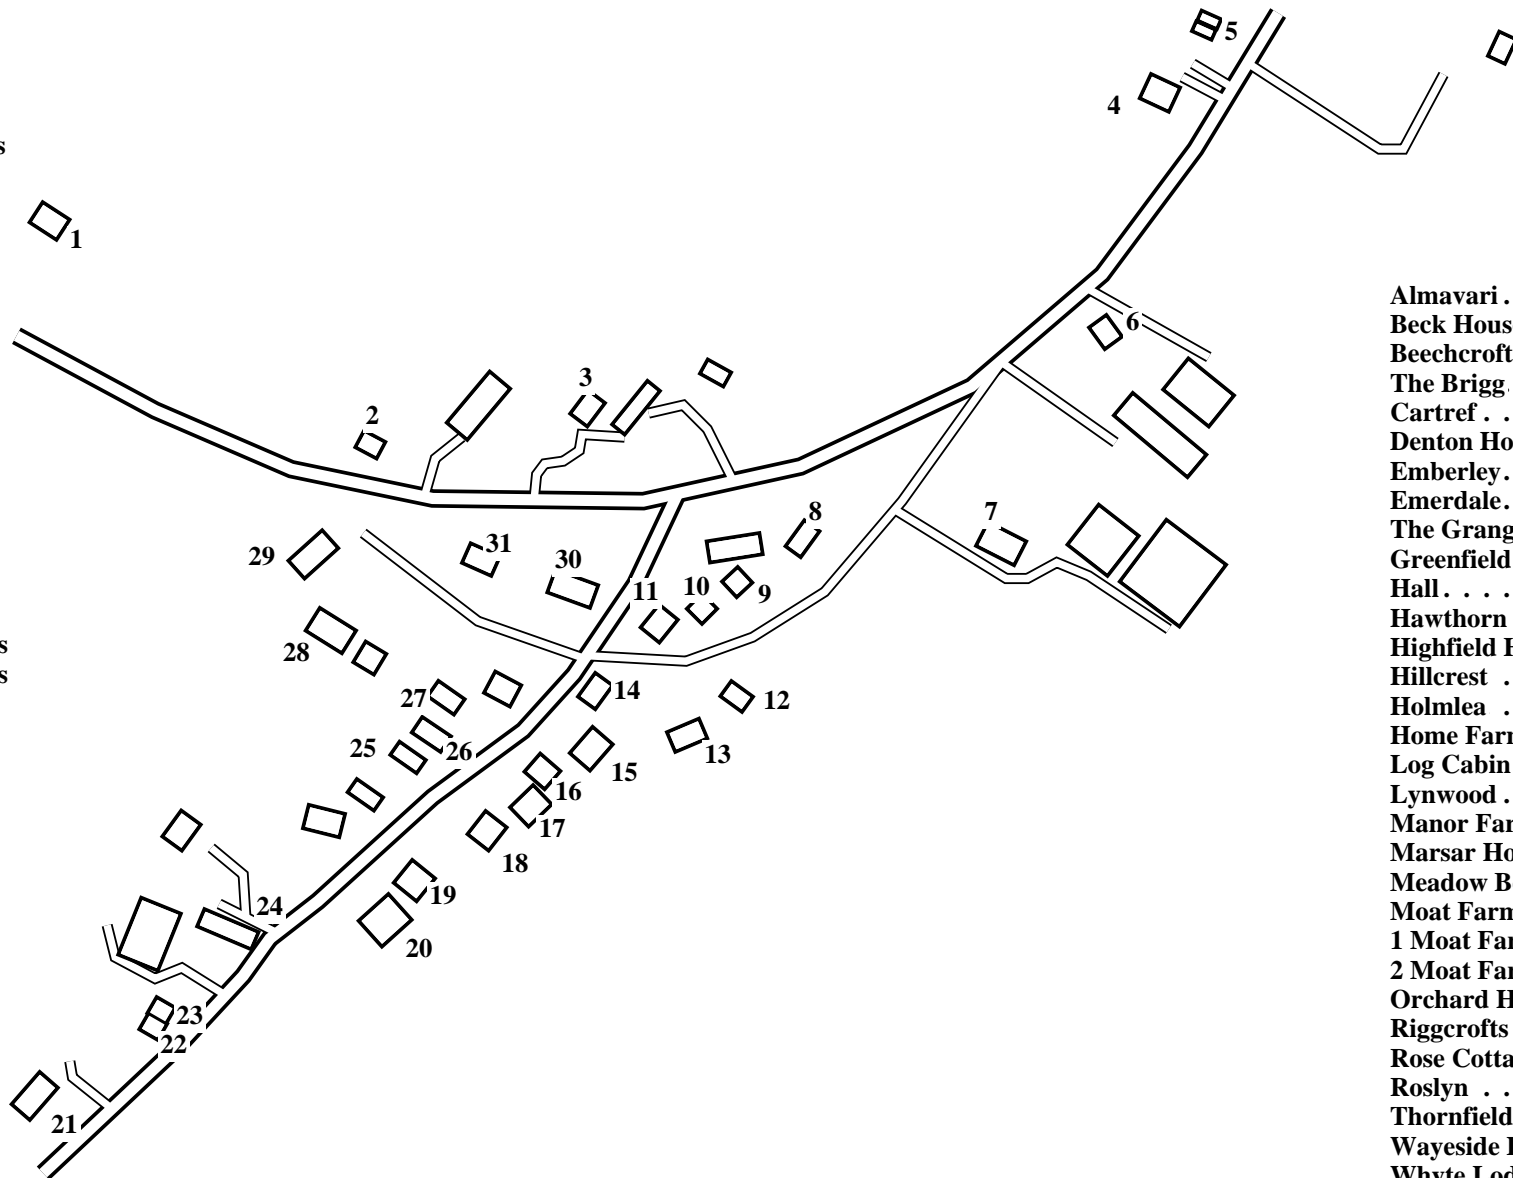

Ashby by Partney

Caution: This map has not yet been checked by residents.
There may be errors and omissions.

- 1 The Grange
- 2 Home Farm House
- 3 Log Cabin
- 4 Hillcrest
- 5 Manor Farm Cottages
- 6 Rose Cottage Farm
- 7 Beck House
- 8 Cartref
- 9 Almavari
- 10 Greenfield
- 11 Emerdale
- 12 Roslyn
- 13 The Brigg
- 14 Hall
- 15 Highfield House
- 16 Meadow Beck
- 17 Denton House
- 18 Orchard House
- 19 Riggcrofts
- 20 Thornfields
- 21 Hawthorn Lodge
- 22 2 Moat Farm Cottages
- 23 1 Moat Farm Cottages
- 24 Moat Farm
- 25 Holmlea
- 26 Beechcroft
- 27 Emberley
- 28 Marsar House
- 29 Whyte Lodge
- 30 Wayside Lodge
- 31 Lynwood

Almavari	9
Beck House	7
Beechcroft	26
The Brigg	13
Cartref	8
Denton House	17
Emberley	27
Emerdale	11
The Grange	1
Greenfield	10
Hall	14
Hawthorn Lodge	21
Highfield House	15
Hillcrest	4
Holmlea	25
Home Farm House	2
Log Cabin	3
Lynwood	31
Manor Farm Cottages	5
Marsar House	28
Meadow Beck	16
Moat Farm	24
1 Moat Farm Cottages	23
2 Moat Farm Cottages	22
Orchard House	18
Riggcrofts	19
Rose Cottage Farm	6
Roslyn	12
Thornfields	20
Wayside Lodge	30
Whyte Lodge	29