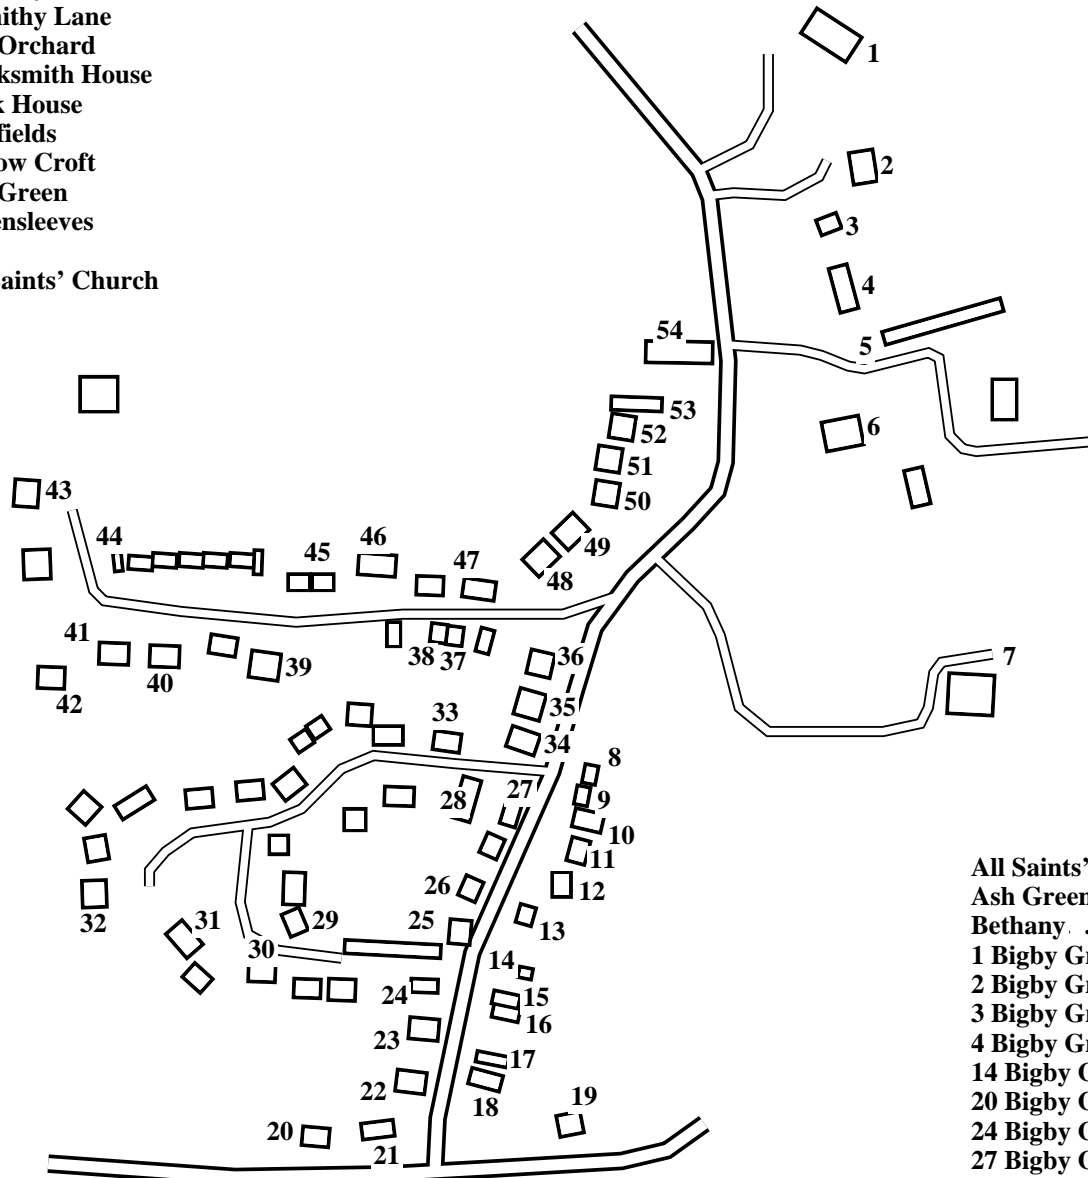

Bigby

Caution: This map has not yet been checked by residents.
There may be errors and omissions.

- 1 Garry House
- 2 Highfield
- 3 Whitehall Cottage
- 4 Whitehall
- 5 Manor Cottages
- 6 Manor House
- 7 The Old Rectory
- 8 Grasmere
- 9 Robinsons Cottage
- 10 Yarm House
- 11 Hillside
- 12 Greystones
- 13 Halfway Cottage
- 14 West View
- 15 1 School Gardens
- 16 2 School Gardens
- 17 Sunny Dene
- 18 Hillcote
- 19 Leeward
- 20 Somerby View
- 21 Ross Croft
- 22 Shepard Cottage
- 23 The Old Posthouse
- 24 Shambles
- 25 Cottages Farm
- 26 Lilac Cottage
- 27 2 Bigby Green
- 28 4 Bigby Green
- 29 14 Bigby Green
- 30 20 Bigby Green
- 31 24 Bigby Green
- 32 27 Bigby Green
- 33 3 Bigby Green
- 34 1 Bigby Green
- 35 Newlands
- 36 Holly House
- 37 Pasture View
- 38 The Old Dovecote
- 39 Lindum House
- 40 Two Elms
- 41 Meadows
- 42 Bethany
- 43 Low Farm
- 44 8 Smithy Lane
- 45 1 Smithy Lane
- 46 The Orchard
- 47 Blacksmith House
- 48 York House
- 49 Pinefields
- 50 Willow Croft
- 51 Ash Green
- 52 Greensleeves
- 53 Hall
- 54 All Saints' Church