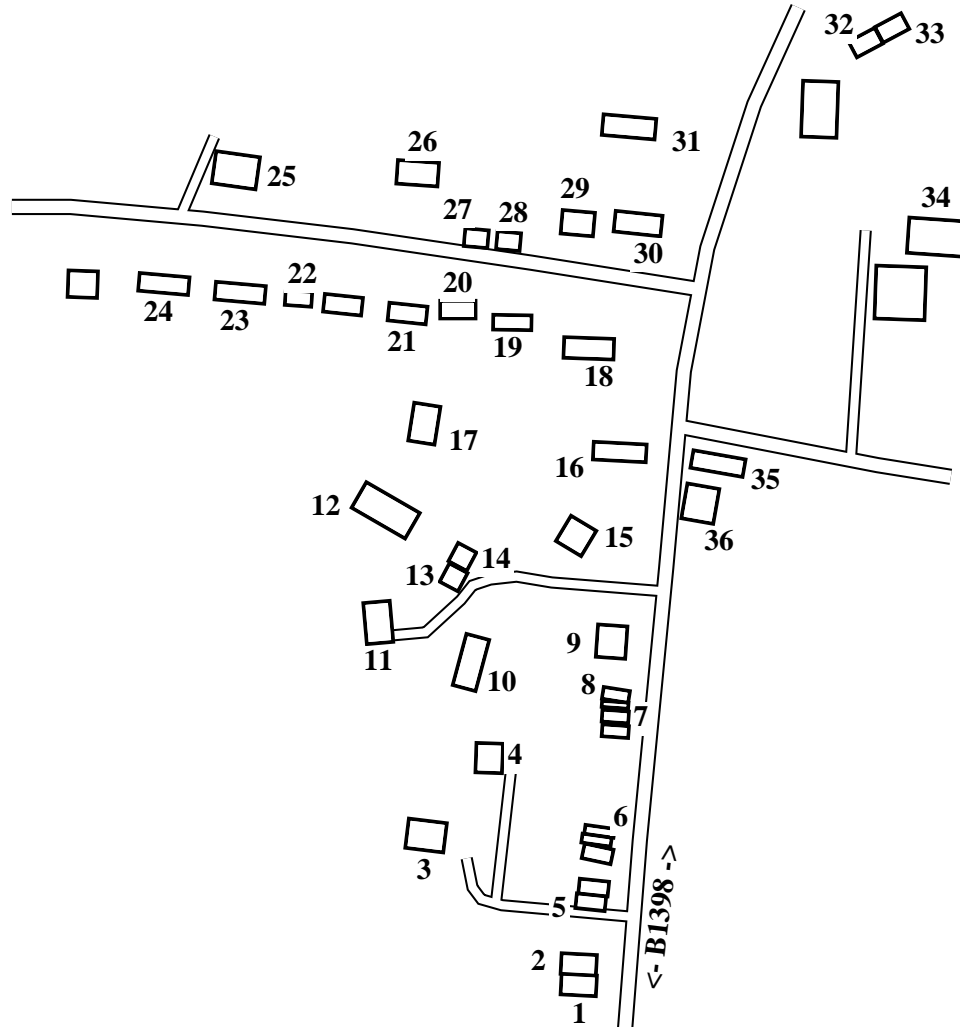

Cammeringham

Caution: This map has not yet been checked by residents.
There may be errors and omissions.

- 1 1 Manor Farm Cottages
- 2 2 Manor Farm Cottages
- 3 Redmills House
- 4 Monson House
- 5 3 Manor Farm Cottages
- 6 4 Cliff View Cottages
- 7 2 Blackthorn Cottages
- 8 4 Blackthorn Cottages
- 9 Field View
- 10 Monson Cottage
- 11 Acre End
- 12 Chimera
- 13 Sunnyside Cottage
- 14 Church Cottage
- 15 The Limes
- 16 St Michael's Church
- 17 Jasmine Cottage
- 18 Clarence House
- 19 Lichfield House
- 20 Bramble House
- 21 The Limes
- 22 Staddle Stones
- 23 Midsummer House
- 24 Walk House
- 25 Blackthorn Farm
- 26 Millwood House
- 27 Rose Cottage
- 28 Ashby Cottage
- 29 The Drumlins
- 30 Glebe House
- 31 The Cottage
- 32 Widfield
- 33 North End
- 34 Manor House
- 35 Groom's Cottage
- 36 Shepherd's Cottage

- Acre End 11
- Ashby Cottage 28
- 2 Blackthorn Cottages . . 7
- 4 Blackthorn Cottages . . 8
- Blackthorn Farm 25
- Bramble House 20
- Chimera 12
- Church 16
- Church Cottage 14
- Clarence House 18
- 4 Cliff View Cottages . . 6
- The Cottage 31
- The Drumlins 29
- Field View 9
- Glebe House 30
- Groom's Cottage 35
- Jasmine Cottage 17
- Lichfield House 19
- The Limes 21
- The Limes 15
- 1 Manor Farm Cottages . 1
- 2 Manor Farm Cottages . 2
- 3 Manor Farm Cottages . 5
- Manor House 34
- Midsummer House 23
- Millwood House 26
- Monson Cottage 10
- Monson House 4
- North End 33
- Redmills House 3
- Rose Cottage 27
- Shepherd's Cottage . . . 36
- Staddle Stones 22
- St Michael's Church . . . 16
- Sunnyside Cottage 13
- Walk House 24
- Widfield 32