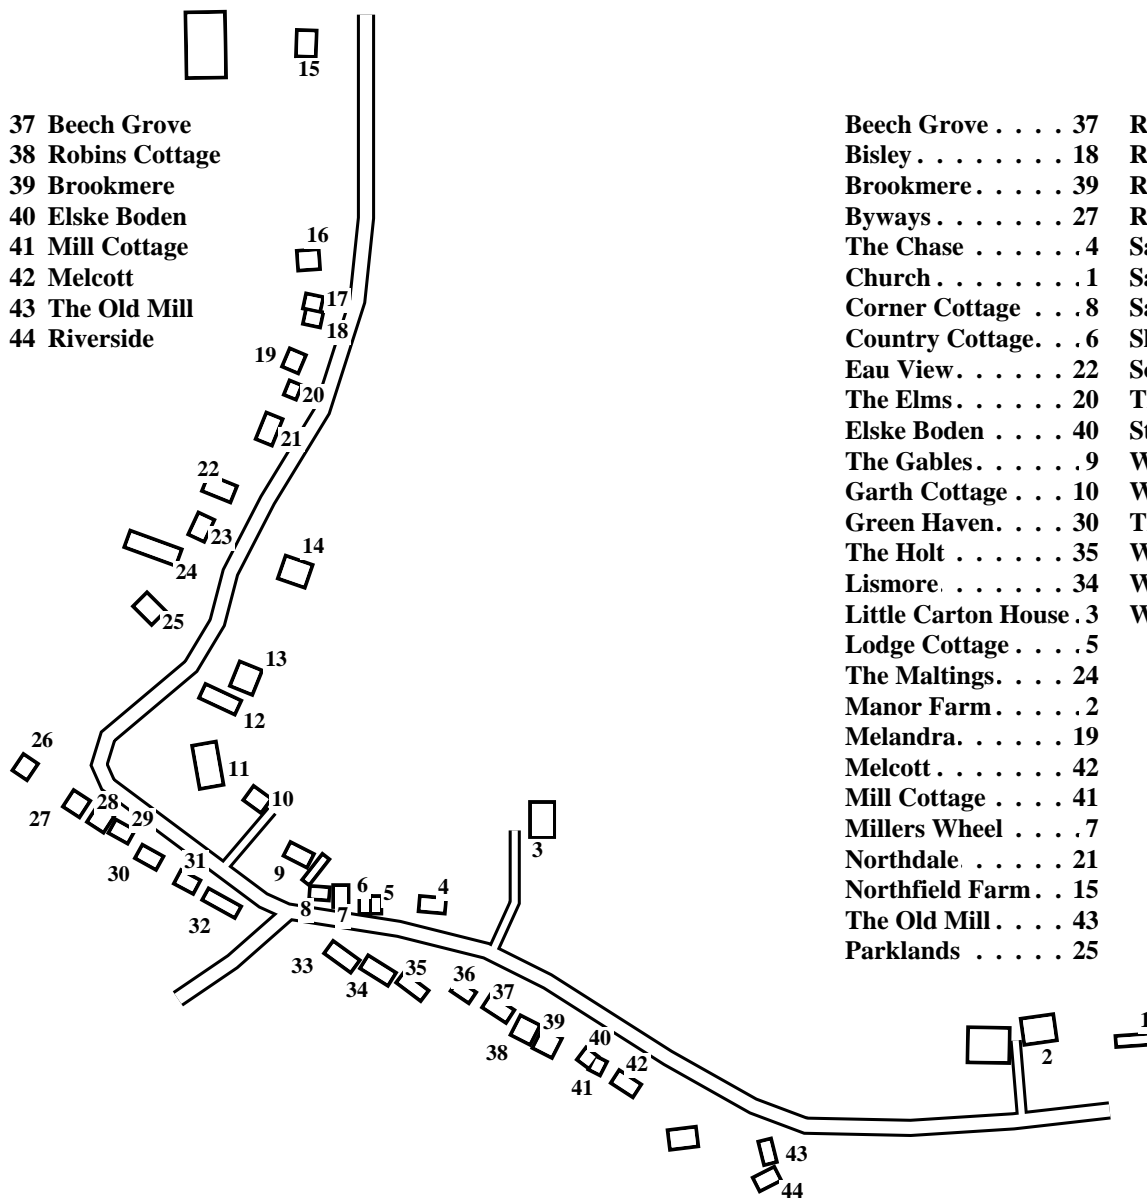

# Little Carlton

Caution: This map has not yet been checked by residents.  
There may be errors and omissions.

- 1 St Edith's Church
- 2 Manor Farm
- 3 Little Carton House
- 4 The Chase
- 5 Lodge Cottage
- 6 Country Cottage
- 7 Millers Wheel
- 8 Corner Cottage
- 9 The Gables
- 10 Garth Cottage
- 11 The Willows
- 12 Saxonby
- 13 Rhandirmwyn
- 14 The Spinney
- 15 Northfield Farm
- 16 Wood View
- 17 Safton
- 18 Bisley
- 19 Melandra
- 20 The Elms
- 21 Northdale
- 22 Eau View
- 23 Southfields
- 24 The Maltings
- 25 Parklands
- 26 Willows End
- 27 Byways
- 28 Whispering Trees
- 29 Rose Cottage
- 30 Green Haven
- 31 Wold View
- 32 Sharnwood
- 33 Saxon
- 34 Lismore
- 35 The Holt
- 36 Weedon House

- 37 Beech Grove
- 38 Robins Cottage
- 39 Brookmere
- 40 Elske Boden
- 41 Mill Cottage
- 42 Melcott
- 43 The Old Mill
- 44 Riverside

- Beech Grove . . . . . 37
- Bisley . . . . . 18
- Brookmere . . . . . 39
- Byways . . . . . 27
- The Chase . . . . . 4
- Church . . . . . 1
- Corner Cottage . . . . 8
- Country Cottage . . . 6
- Eau View . . . . . 22
- The Elms . . . . . 20
- Elske Boden . . . . . 40
- The Gables . . . . . 9
- Garth Cottage . . . . 10
- Green Haven . . . . . 30
- The Holt . . . . . 35
- Lismore . . . . . 34
- Little Carton House . 3
- Lodge Cottage . . . . . 5
- The Maltings . . . . . 24
- Manor Farm . . . . . 2
- Melandra . . . . . 19
- Melcott . . . . . 42
- Mill Cottage . . . . . 41
- Millers Wheel . . . . . 7
- Northdale . . . . . 21
- Northfield Farm . . . 15
- The Old Mill . . . . . 43
- Parklands . . . . . 25
- Rhandirmwyn . . . . . 13
- Riverside . . . . . 44
- Robins Cottage . . . 38
- Rose Cottage . . . . . 29
- Safton . . . . . 17
- Saxon . . . . . 33
- Saxonby . . . . . 12
- Sharnwood . . . . . 32
- Southfields . . . . . 23
- The Spinney . . . . . 14
- St Edith's Church . . 1
- Weedon House . . . . 36
- Whispering Trees . 28
- The Willows . . . . . 11
- Willows End . . . . . 26
- Wold View . . . . . 31
- Wood View . . . . . 16