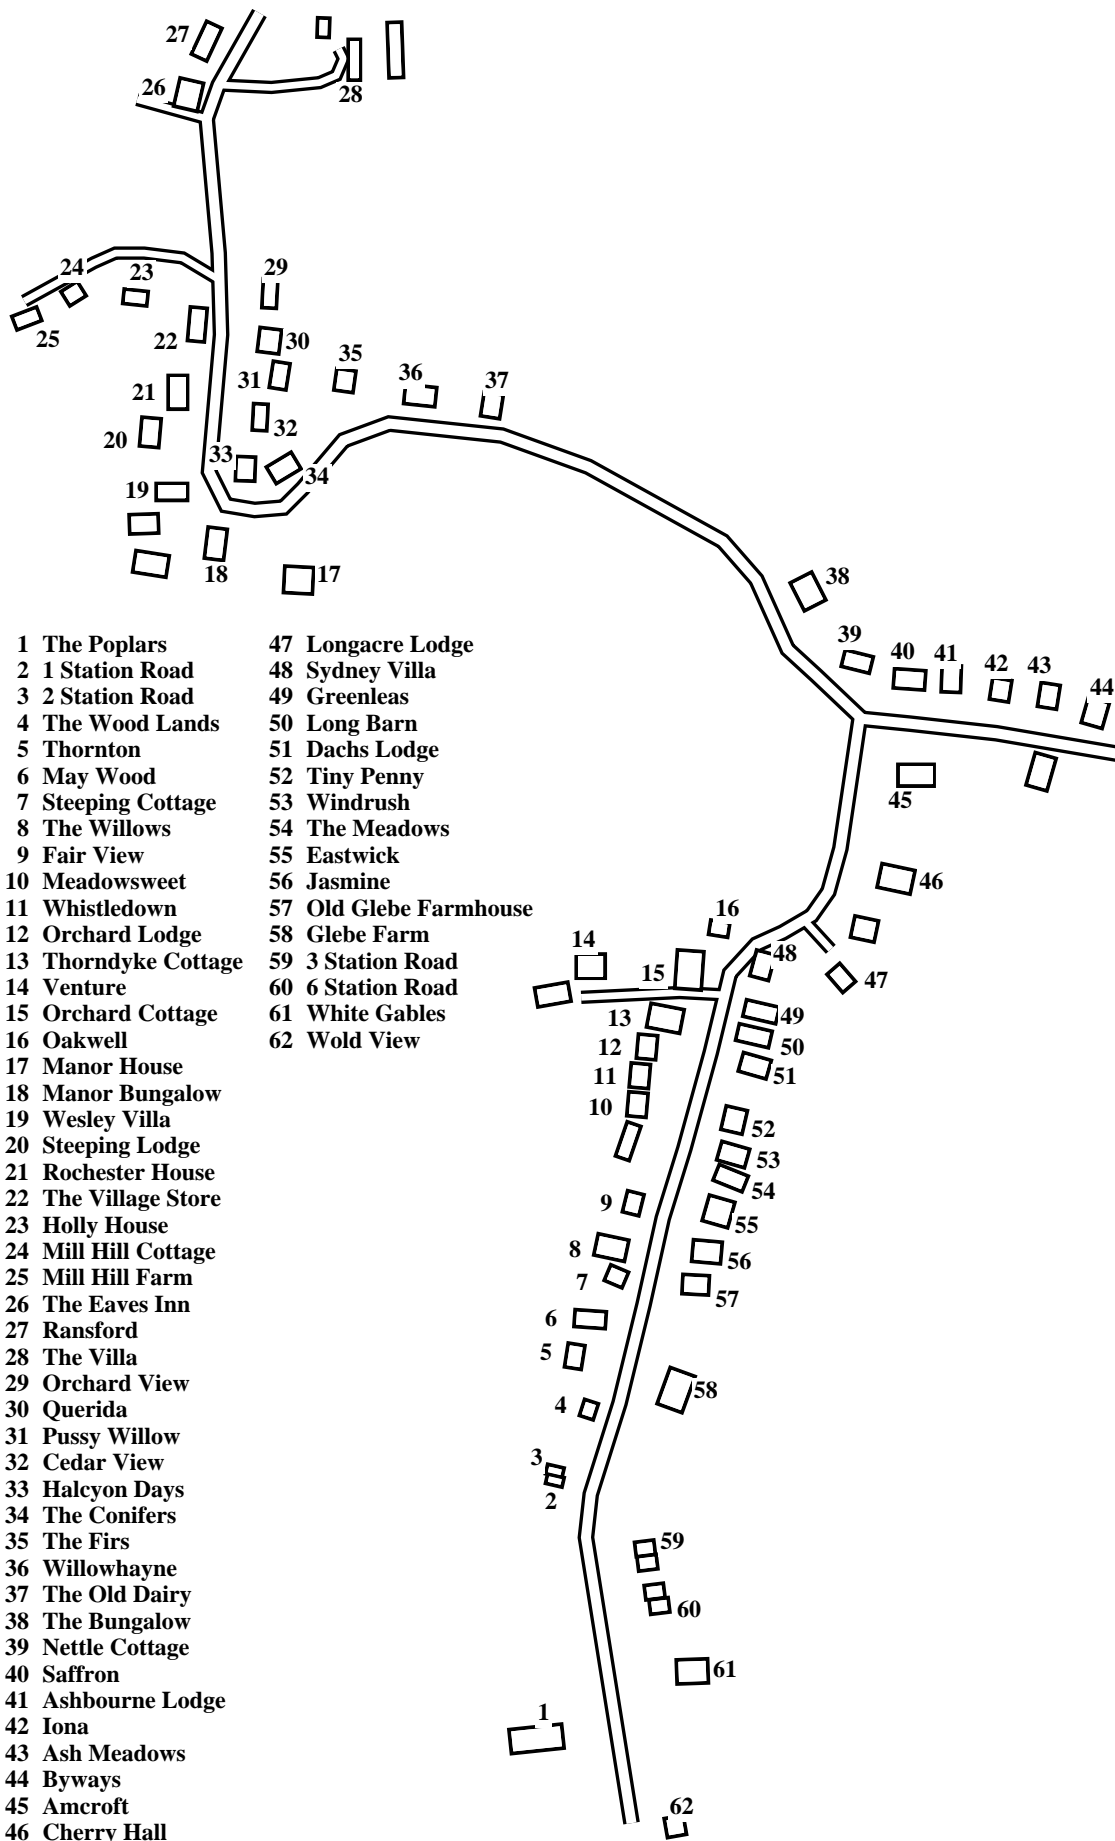

Little Steeping

Caution: This map has not yet been checked by residents.

There may be errors and omissions.

Amcroft	45
Ashbourne Lodge . . .	41
Ash Meadows	43
The Bungalow	38
Byways	44
Cedar View	32
Cherry Hall	46
The Conifers	34
Dachs Lodge	51
Eastwick	55
The Eaves Inn	26
Fair View	9
The Firs	35
Glebe Farm	58
Greenleas	49
Halcyon Days	33
Holly House	23
Iona	42
Jasmine	56
Longacre Lodge	47
Long Barn	50
Manor Bungalow	18
Manor House	17
May Wood	6
The Meadows	54
Meadowsweet	10
Mill Hill Cottage	24
Mill Hill Farm	25
Nettle Cottage	39
Oakwell	16
The Old Dairy	37
Old Glebe Farmhouse . .	57
Orchard Cottage	15
Orchard Lodge	12
Orchard View	29
The Poplars	1
Pussy Willow	31
Querida	30
Ransford	27
Rochester House	21
Saffron	40
1 Station Road	2
2 Station Road	3
3 Station Road	59
6 Station Road	60
Steeping Cottage	7
Steeping Lodge	20
Sydney Villa	48
Thorndyke Cottage . . .	13
Thornton	5
Tiny Penny	52
Venture	14
The Villa	28
The Village Store	22
Wesley Villa	19
Whistledown	11
White Gables	61
Willowhayne	36
The Willows	8
Windrush	53
Wold View	62
The Wood Lands	4