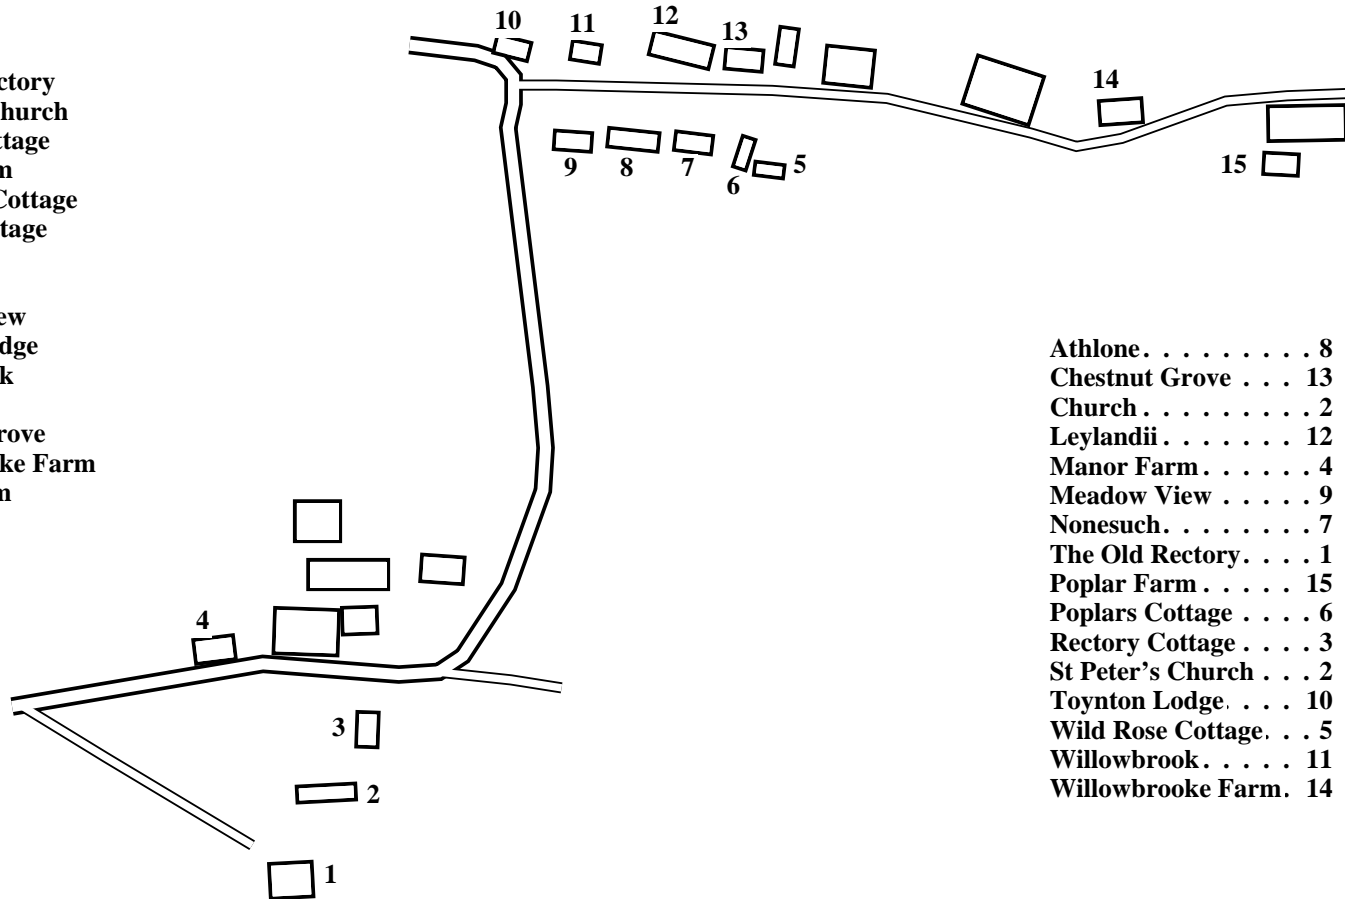

Low Toynton

Caution: This map has not yet been checked by residents.
There may be errors and omissions.

- 1 The Old Rectory
- 2 St Peter's Church
- 3 Rectory Cottage
- 4 Manor Farm
- 5 Wild Rose Cottage
- 6 Poplars Cottage
- 7 Nonesuch
- 8 Athlone
- 9 Meadow View
- 10 Toynton Lodge
- 11 Willowbrook
- 12 Leylandii
- 13 Chestnut Grove
- 14 Willowbrooke Farm
- 15 Poplar Farm

- Athlone. 8
- Chestnut Grove . . . 13
- Church 2
- Leylandii 12
- Manor Farm 4
- Meadow View 9
- Nonesuch. 7
- The Old Rectory. . . . 1
- Poplar Farm 15
- Poplars Cottage 6
- Rectory Cottage 3
- St Peter's Church . . . 2
- Toynton Lodge. 10
- Wild Rose Cottage. . . 5
- Willowbrook. 11
- Willowbrooke Farm. 14