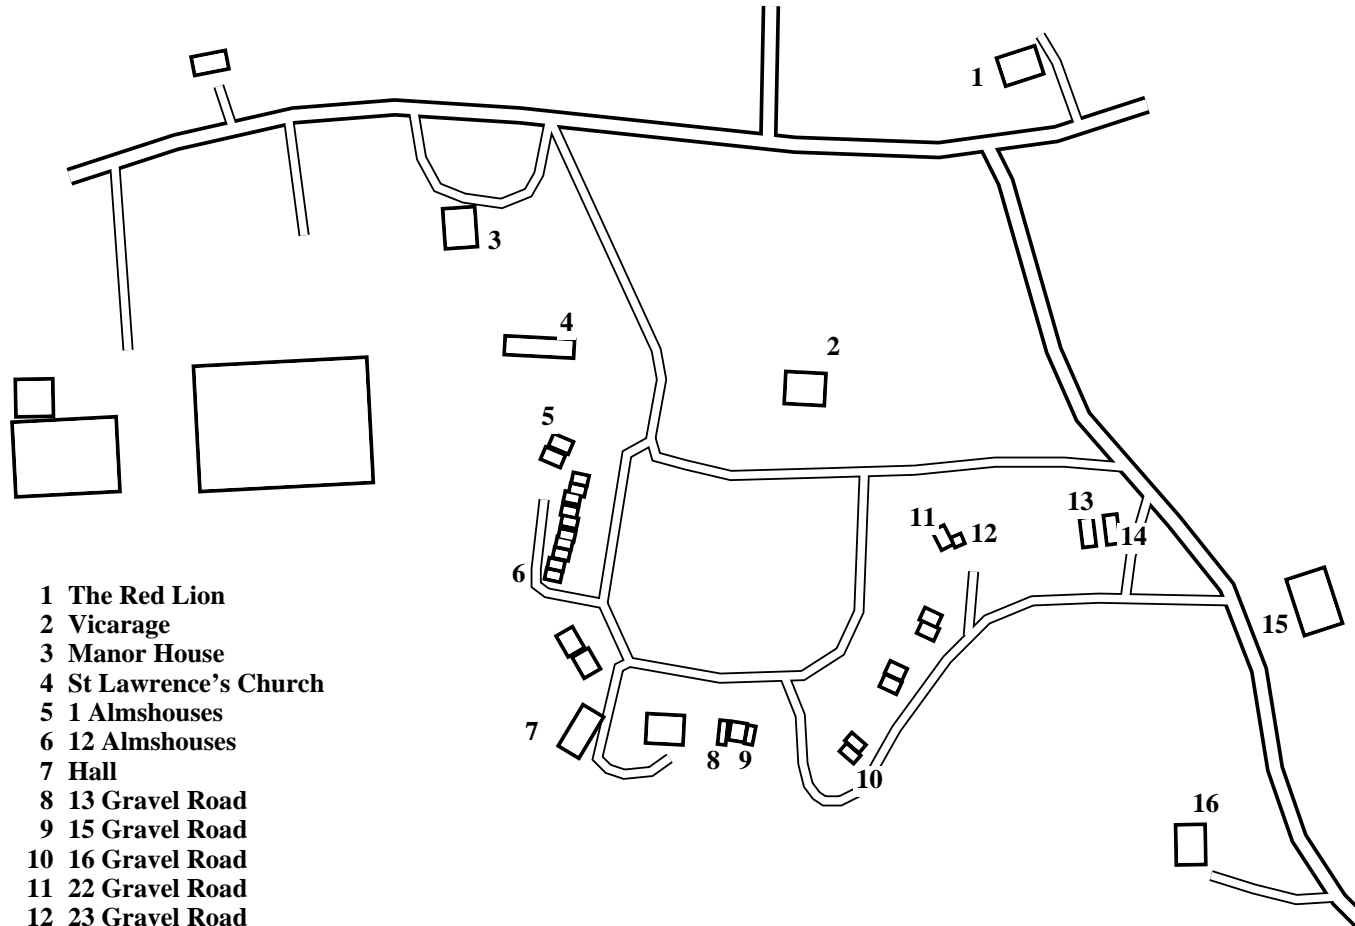

# Revesby

Caution: This map has not yet been checked by residents.  
There may be errors and omissions.

- 1 The Red Lion
- 2 Vicarage
- 3 Manor House
- 4 St Lawrence's Church
- 5 1 Almshouses
- 6 12 Almshouses
- 7 Hall
- 8 13 Gravel Road
- 9 15 Gravel Road
- 10 16 Gravel Road
- 11 22 Gravel Road
- 12 23 Gravel Road
- 13 24 Gravel Road
- 14 25 Gravel Road
- 15 Garage
- 16 The Grange

- 1 Almshouses . . . . . 5
- 12 Almshouses . . . . . 6
- Church . . . . . 4
- Garage . . . . . 15
- The Grange . . . . . 16
- 13 Gravel Road . . . . . 8
- 15 Gravel Road . . . . . 9
- 16 Gravel Road . . . . . 10
- 22 Gravel Road . . . . . 11
- 23 Gravel Road . . . . . 12
- 24 Gravel Road . . . . . 13
- 25 Gravel Road . . . . . 14
- Hall . . . . . 7
- Manor House . . . . . 3
- The Red Lion . . . . . 1
- St Lawrence's Church . . . . . 4
- Vicarage . . . . . 2