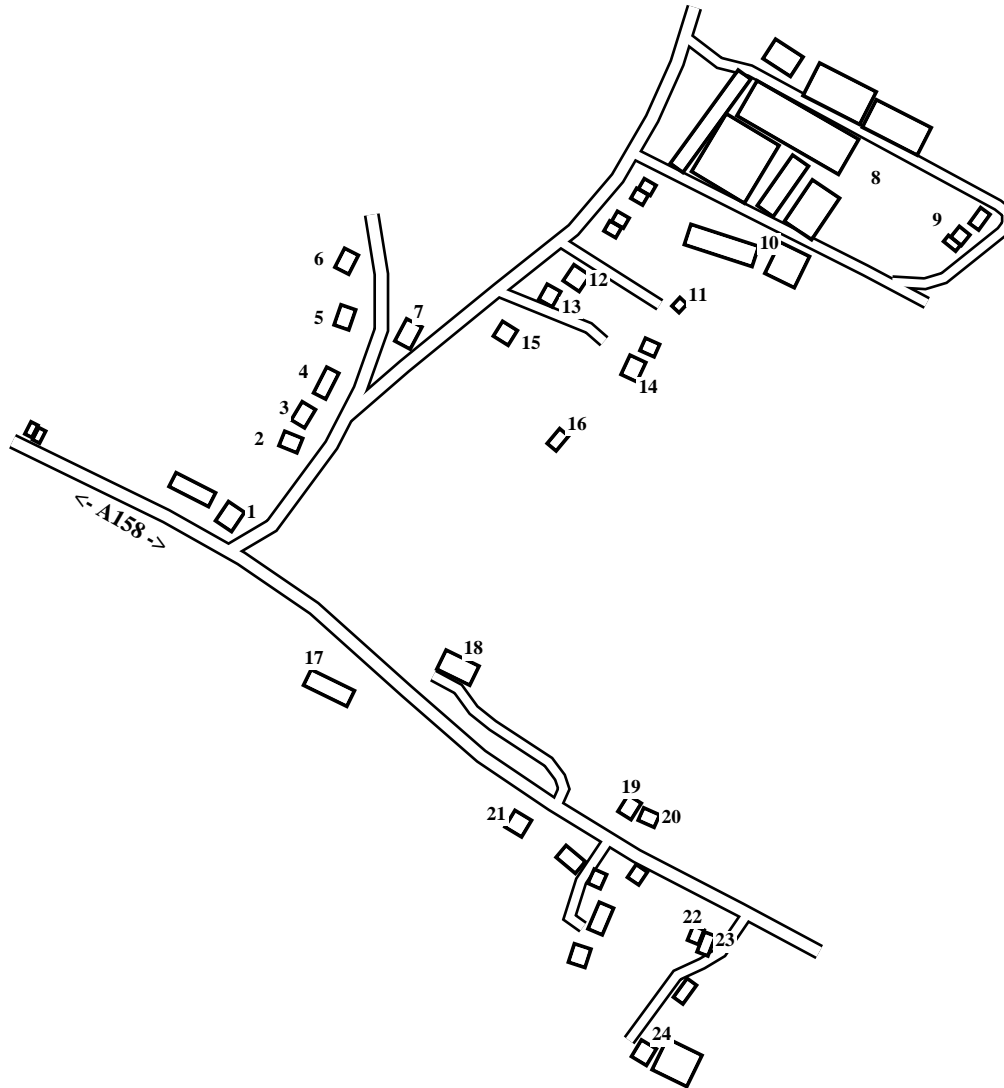

# Sausthorpe

Caution: This map has not yet been checked by residents.  
There may be errors and omissions.

- 1 Linden House
- 2 Beechcroft
- 3 Tybrick
- 4 Fairhurst
- 5 Wold View
- 6 The Magpies
- 7 Hall
- 8 The Middle Yard
- 9 Middle Yard Cottages
- 10 The Roundhouse Yard
- 11 Rowan Lodge
- 12 Heather Lodge
- 13 Riber
- 14 The Cedars
- 15 The Sycamores
- 16 Doxy Dale Cottage
- 17 St Andrew's Church
- 18 The Old Hall
- 19 Old Hall Cottage
- 20 Holly Tree Cottage
- 21 Banister Cottage
- 22 2 Grange Farm
- 23 1 Grange Farm
- 24 Grange Farm

- Banister Cottage. . . . . 21
- Beechcroft . . . . . 2
- The Cedars. . . . . 14
- Church . . . . . 17
- Doxy Dale Cottage. . . 16
- Fairhurst. . . . . 4
- Grange Farm . . . . . 24
- 1 Grange Farm . . . . . 23
- 2 Grange Farm . . . . . 22
- Hall. . . . . 7
- Heather Lodge. . . . . 12
- Holly Tree Cottage . . 20
- Linden House . . . . . 1
- The Magpies . . . . . 6
- The Middle Yard . . . . 8
- Middle Yard Cottages. . 9
- The Old Hall. . . . . 18
- Old Hall Cottage. . . . 19
- Riber . . . . . 13
- The Roundhouse Yard 10
- Rowan Lodge . . . . . 11
- St Andrew's Church. . 17
- The Sycamores. . . . . 15
- Tybrick. . . . . 3
- Wold View . . . . . 5