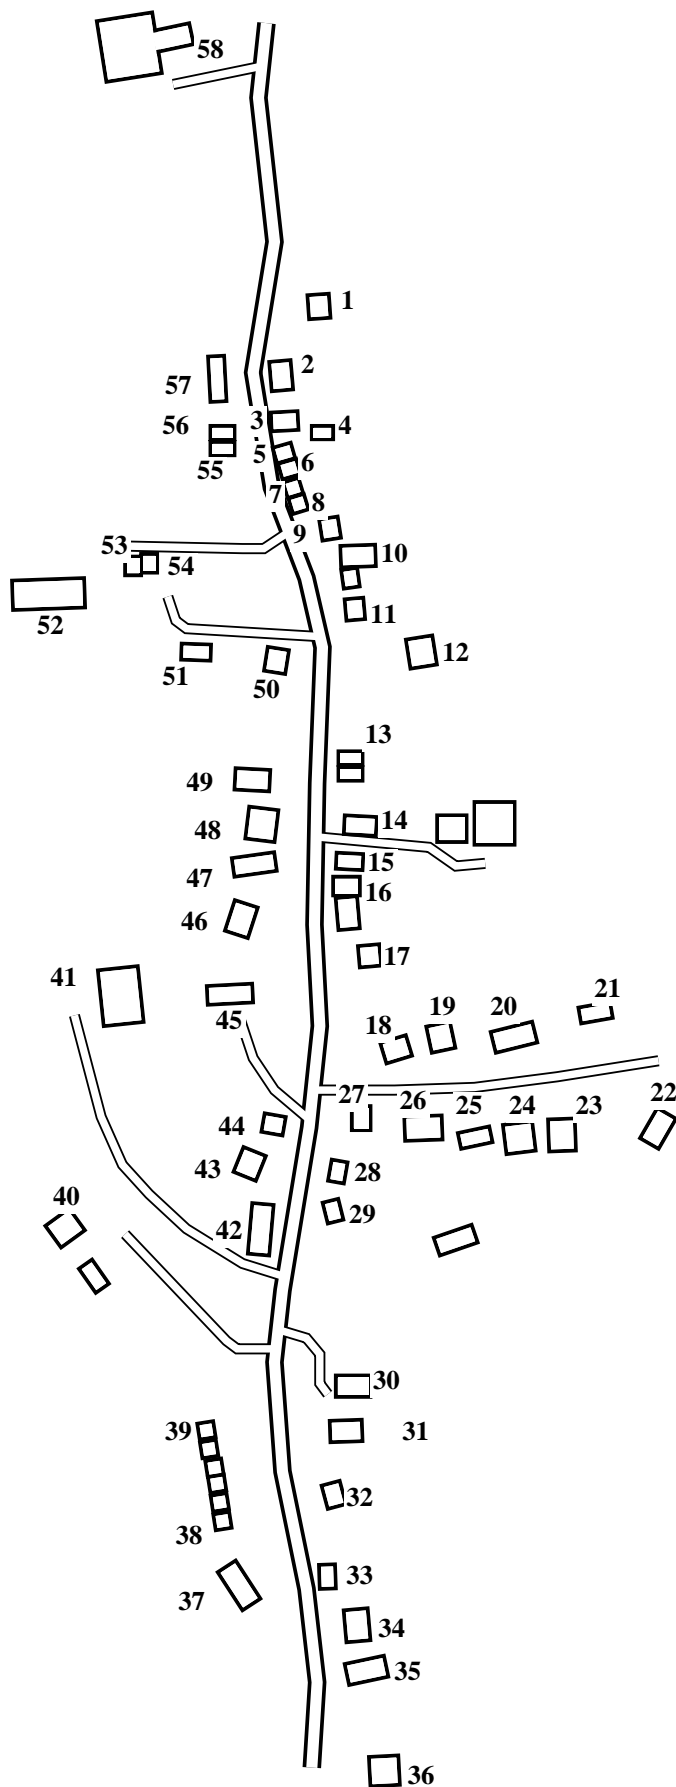

Skendleby

Caution: This map has not yet been checked by residents.

There may be errors and omissions.

- 1 Fergus Hill
- 2 Sunninghill Cottage
- 3 The Forge
- 4 Little Wissett
- 5 Tumbleweed
- 6 Rose Cottage
- 7 Newcombe
- 8 The Rockeries
- 9 Hall
- 10 Belitas
- 11 The Hollies
- 12 Woldsvie
- 13 Kerranda
- 14 Mervue House
- 15 Wayside
- 16 Rosebank
- 17 Waverley
- 18 Willow Rise
- 19 Deja Vu
- 20 Serena Lodge
- 21 Homefield
- 22 Celyn
- 23 Pendeen Cottage
- 24 The Swallows
- 25 The Brindles
- 26 Paeonies
- 27 Stonepit Cottage
- 28 Mapel Lodge
- 29 Cottage Farm
- 30 Eastwold
- 31 Medway Cottage
- 32 The Bungalow
- 33 Hillcrest
- 34 Tudor House
- 35 The Yews
- 36 Fysh's Holt
- 37 Skendleby Lodge
- 38 6 Council Houses
- 39 1 Council Houses
- 40 Radar House
- 41 Skendleby Hall
- 42 Woodlands
- 43 Ridgcot
- 44 The Anchorage
- 45 Hunters Moon
- 46 Martindale
- 47 Old Skendleby Lodge
- 48 Moordown
- 49 Blacksmith's Arms
- 50 Sumurun
- 51 Church Walk
- 52 St Peter's Church
- 53 1 Church Cottages
- 54 2 Church Cottages
- 55 Manor Farm Cottage
- 56 Southwold Cottage
- 57 Forge Cottage
- 58 Manor Farm