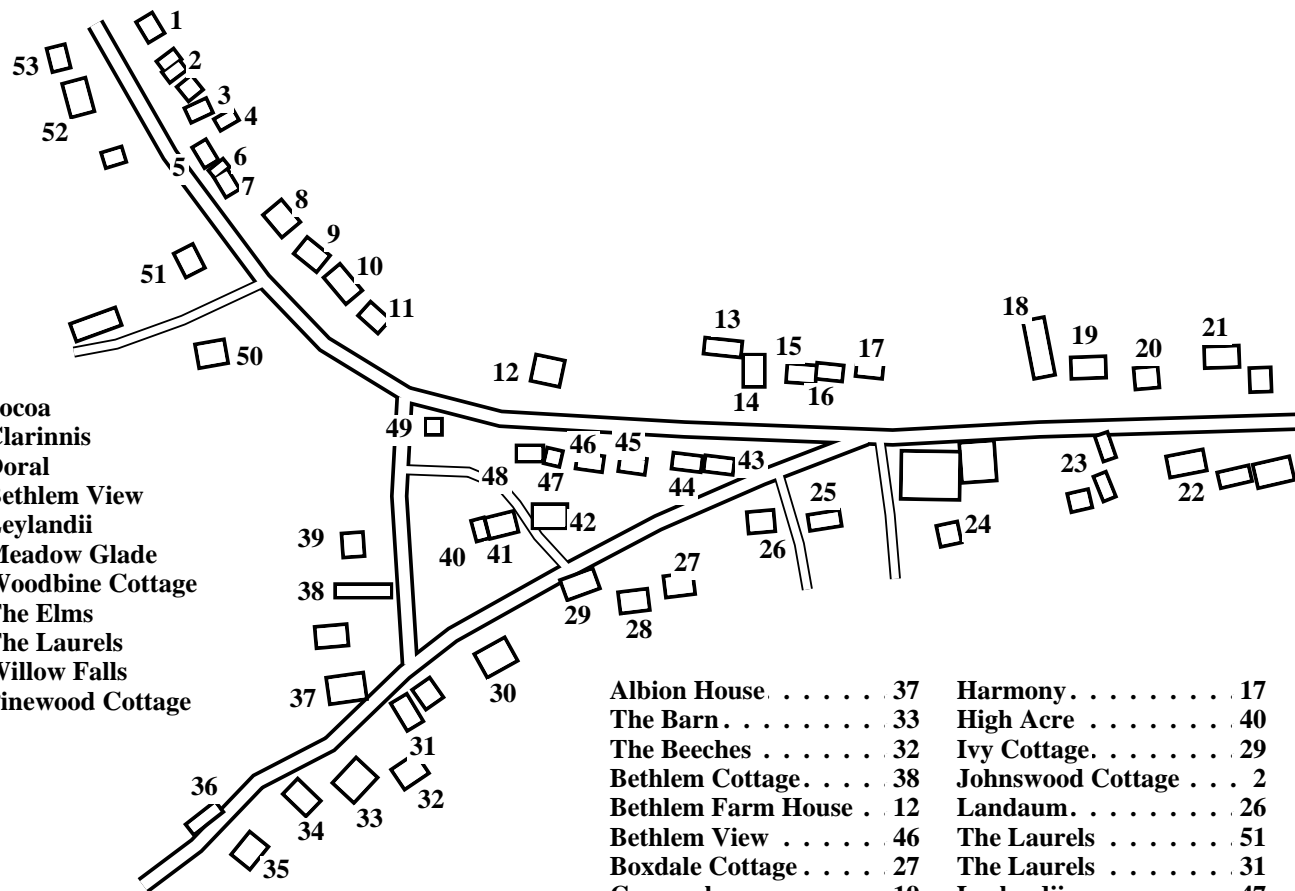

Sloothby

Caution: This map has not yet been checked by residents.
There may be errors and omissions.

- 1 Whitehouse
- 2 Johnswood Cottage
- 3 The Old Wheelwrights
- 4 Plum Tree Cottage
- 5 Farm View Cottage
- 6 Cherry Tree Cottage
- 7 Tudor Cottage
- 8 The Ponderosa
- 9 Rosdene
- 10 Faraway
- 11 Culvardie
- 12 Bethlem Farm House
- 13 Church
- 14 Mission's End
- 15 Farrier's View
- 16 Whitegates
- 17 Harmony
- 18 The Paddock
- 19 Carousel
- 20 Orchard Cottage
- 21 Lucerne
- 22 Old Fox's Head
- 23 Poplar Farm
- 24 Dairy Farm
- 25 Threeways
- 26 Landaum
- 27 Boxdale Cottage
- 28 Valmir
- 29 Ivy Cottage
- 30 Sunningdale
- 31 The Laurels
- 32 The Beeches
- 33 The Barn
- 34 Oxford Cottage
- 35 Chester Spring
- 36 Newmedes
- 37 Albion House
- 38 Bethlem Cottage
- 39 Walnut Cottage
- 40 High Acre
- 41 The Mount
- 42 The Old Post Office

- 43 Socoa
- 44 Clarinnis
- 45 Doral
- 46 Bethlem View
- 47 Leylandii
- 48 Meadow Glade
- 49 Woodbine Cottage
- 50 The Elms
- 51 The Laurels
- 52 Willow Falls
- 53 Pinewood Cottage

Albion House 37	Harmony 17	Pinewood Cottage 53
The Barn 33	High Acre 40	Plum Tree Cottage 4
The Beeches 32	Ivy Cottage 29	The Ponderosa 8
Bethlem Cottage 38	Johnswood Cottage 2	Poplar Farm 23
Bethlem Farm House 12	Landaum 26	Rosdene 9
Bethlem View 46	The Laurels 51	Socoa 43
Boxdale Cottage 27	The Laurels 31	Sunningdale 30
Carousel 19	Leylandii 47	Threeways 25
Cherry Tree Cottage 6	Lucerne 21	Tudor Cottage 7
Chester Spring 35	Meadow Glade 48	Valmir 28
Church 13	Mission's End 14	Walnut Cottage 39
Clarinnis 44	The Mount 41	Whitegates 16
Culvardie 11	Newmedes 36	Whitehouse 1
Dairy Farm 24	Old Fox's Head 22	Willow Falls 52
Doral 45	The Old Post Office 42	Woodbine Cottage 49
The Elms 50	The Old Wheelwrights 3	
Faraway 10	Orchard Cottage 20	
Farm View Cottage 5	Oxford Cottage 34	
Farrier's View 15	The Paddock 18