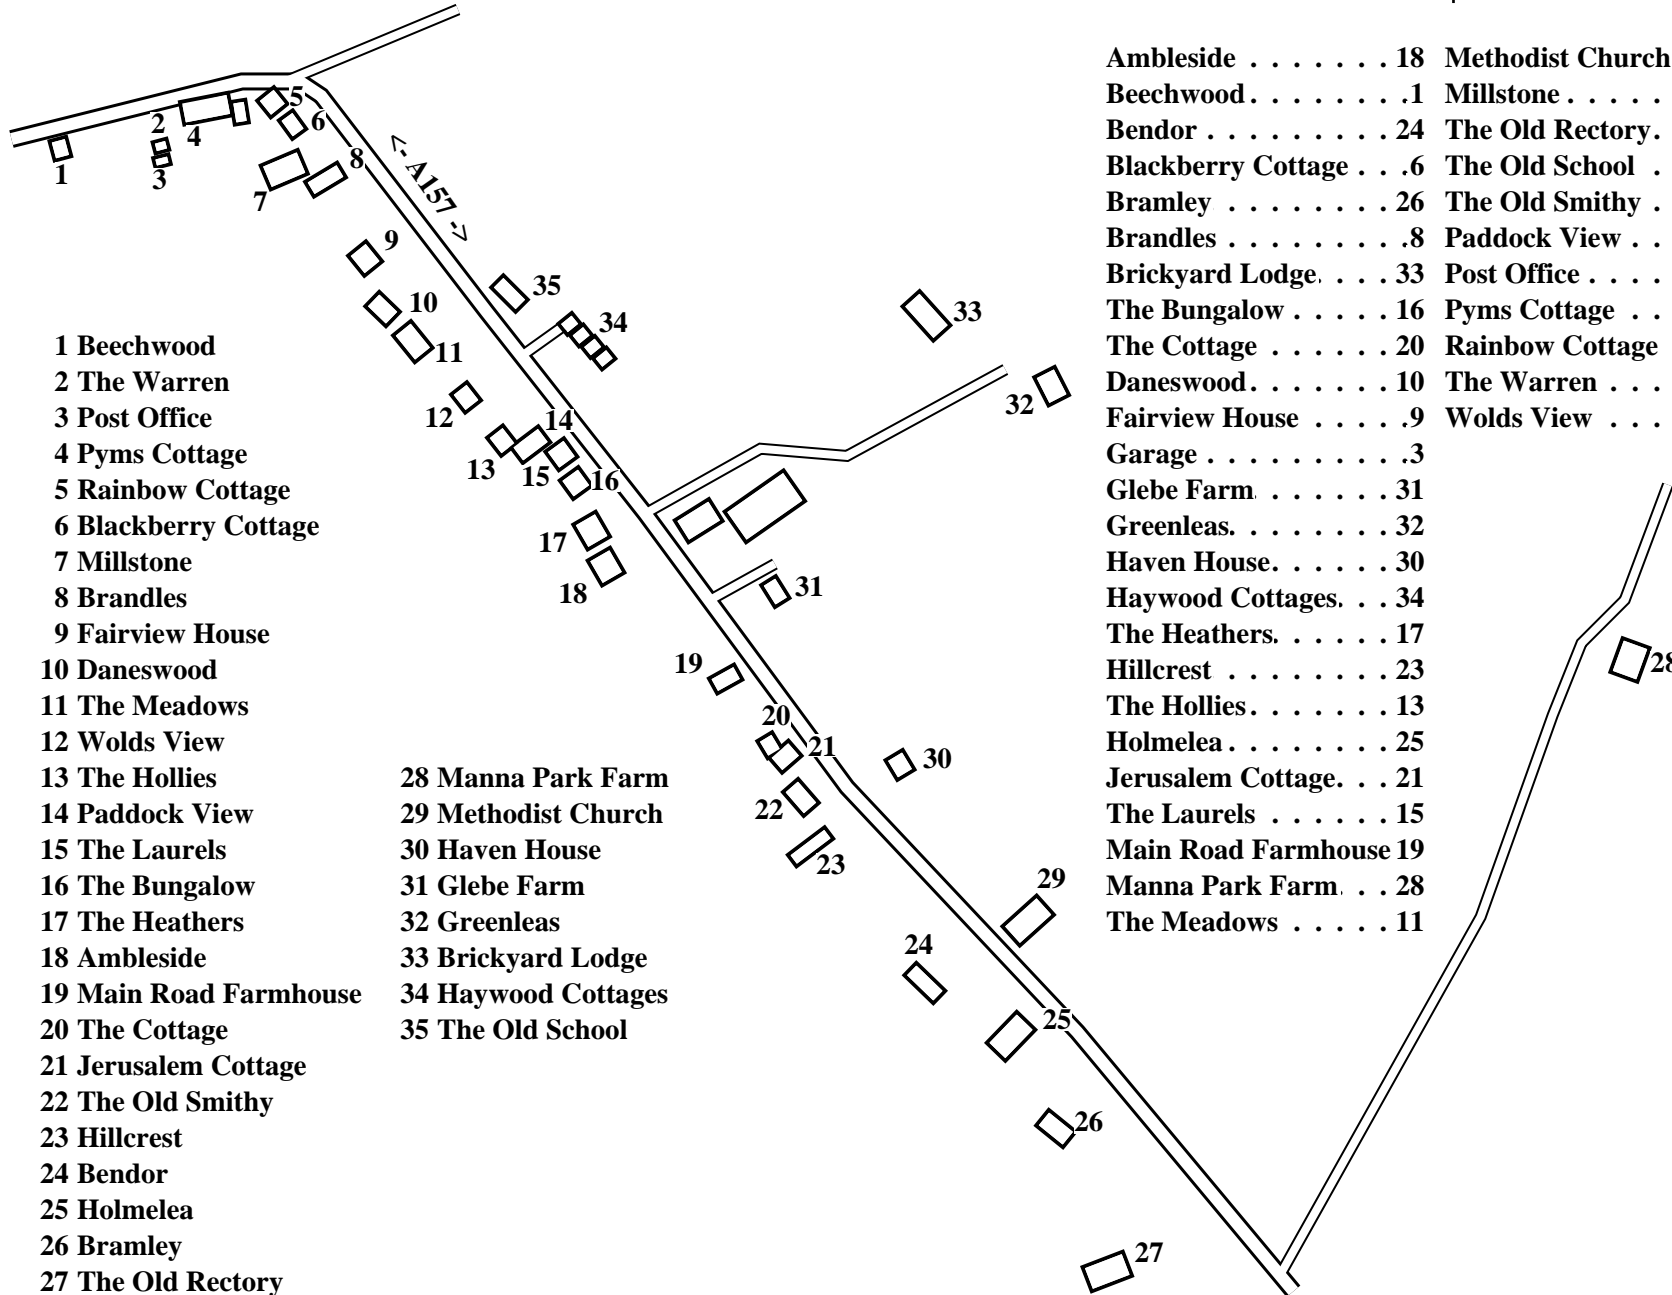

# South Reston (North)

Produced using Google maps and with the help of residents.

- 1 Beechwood
- 2 The Warren
- 3 Post Office
- 4 Pym's Cottage
- 5 Rainbow Cottage
- 6 Blackberry Cottage
- 7 Millstone
- 8 Brandles
- 9 Fairview House
- 10 Daneswood
- 11 The Meadows
- 12 Wolds View
- 13 The Hollies
- 14 Paddock View
- 15 The Laurels
- 16 The Bungalow
- 17 The Heathers
- 18 Ambleside
- 19 Main Road Farmhouse
- 20 The Cottage
- 21 Jerusalem Cottage
- 22 The Old Smithy
- 23 Hillcrest
- 24 Bendor
- 25 Holmelea
- 26 Bramley
- 27 The Old Rectory

- 28 Manna Park Farm
- 29 Methodist Church
- 30 Haven House
- 31 Glebe Farm
- 32 Greenleas
- 33 Brickyard Lodge
- 34 Haywood Cottages
- 35 The Old School

- Ambleside . . . . . 18
- Beechwood . . . . . 1
- Bendor . . . . . 24
- Blackberry Cottage . . . 6
- Bramley . . . . . 26
- Brandles . . . . . 8
- Brickyard Lodge. . . . . 33
- The Bungalow . . . . . 16
- The Cottage . . . . . 20
- Daneswood. . . . . 10
- Fairview House . . . . . 9
- Garage . . . . . 3
- Glebe Farm . . . . . 31
- Greenleas. . . . . 32
- Haven House. . . . . 30
- Haywood Cottages. . . . 34
- The Heathers. . . . . 17
- Hillcrest . . . . . 23
- The Hollies. . . . . 13
- Holmelea . . . . . 25
- Jerusalem Cottage. . . 21
- The Laurels . . . . . 15
- Main Road Farmhouse 19
- Manna Park Farm. . . 28
- The Meadows . . . . . 11
- Methodist Church. . . . 29
- Millstone . . . . . 7
- The Old Rectory. . . . 27
- The Old School . . . . 35
- The Old Smithy . . . . 22
- Paddock View . . . . . 14
- Post Office . . . . . 3
- Pym's Cottage . . . . . 4
- Rainbow Cottage . . . . 5
- The Warren . . . . . 2
- Wolds View . . . . . 12