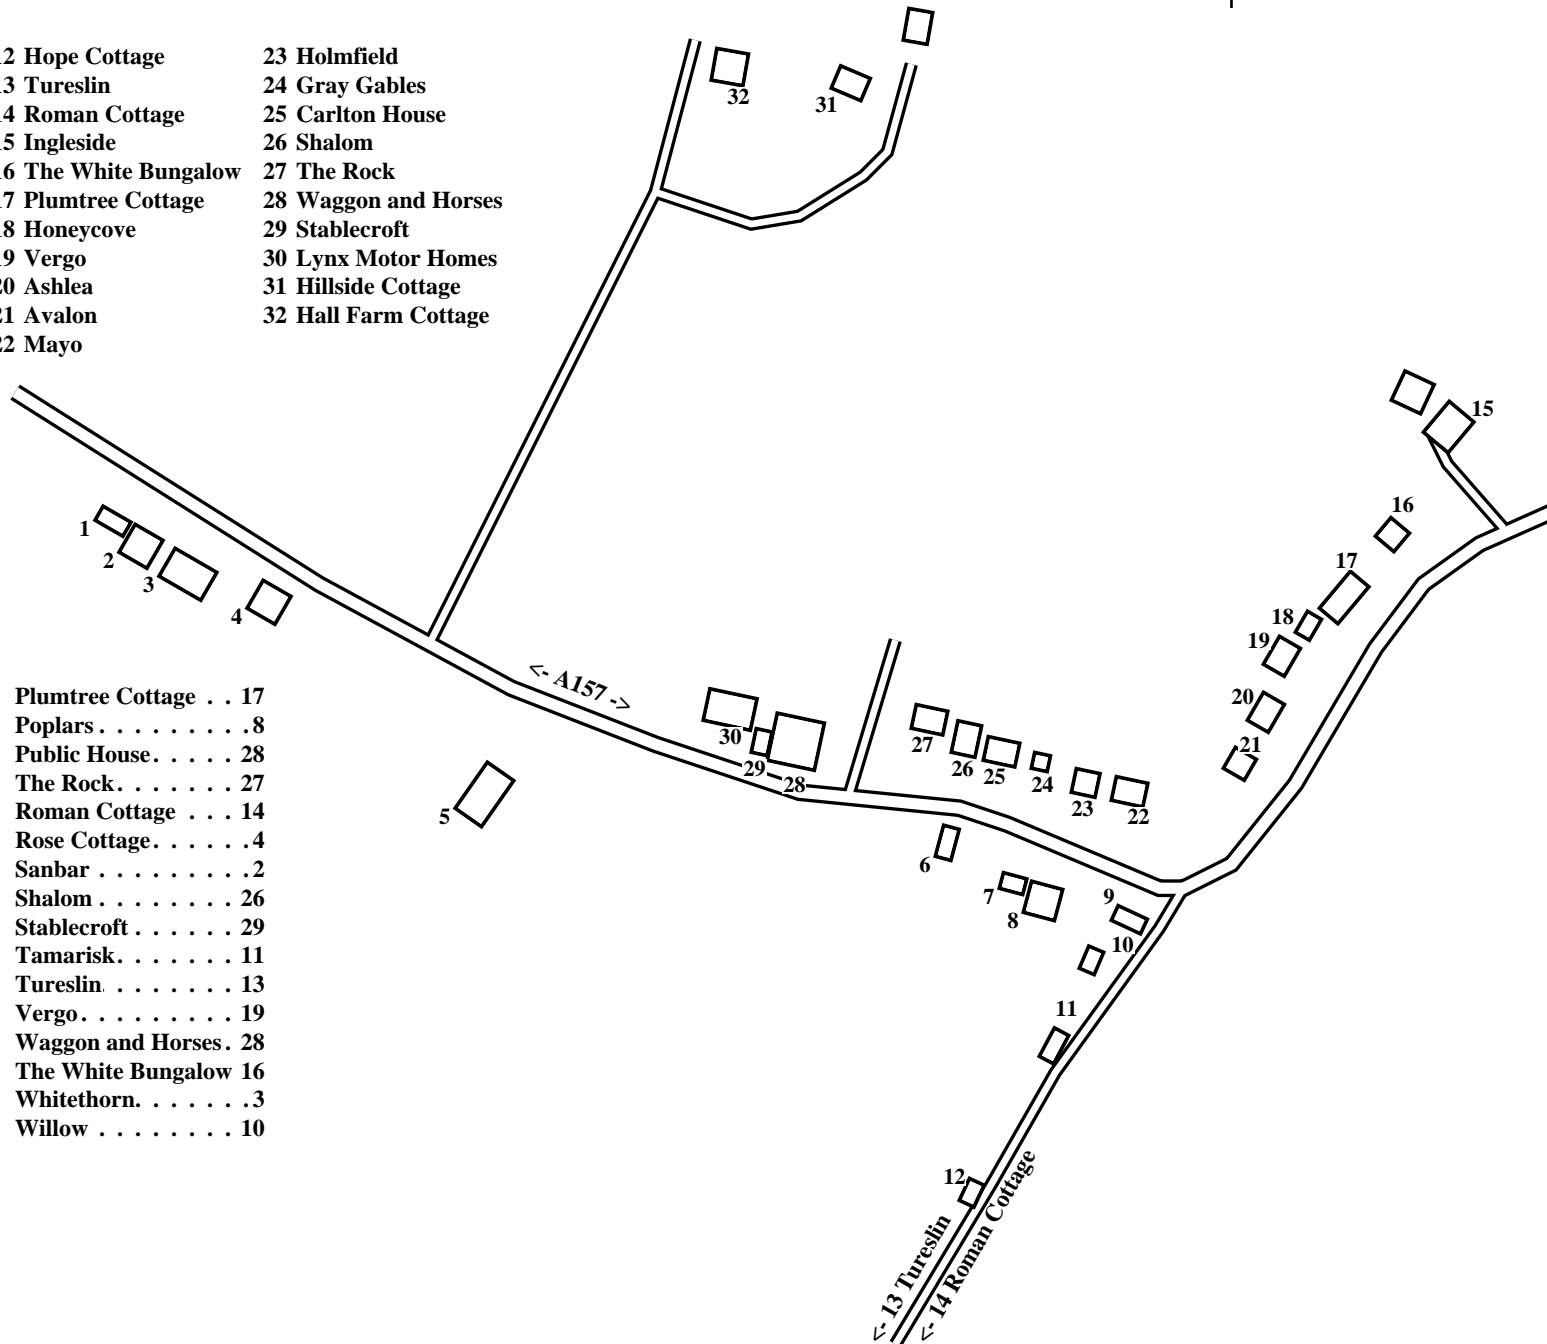

South Reston (South)

Produced using Google maps and with the help of residents.

- | | | |
|----------------|-----------------------|----------------------|
| 1 Field View | 12 Hope Cottage | 23 Holmfield |
| 2 Sanbar | 13 Tureslin | 24 Gray Gables |
| 3 Whitethorn | 14 Roman Cottage | 25 Carlton House |
| 4 Rose Cottage | 15 Ingleside | 26 Shalom |
| 5 Kirk Lodge | 16 The White Bungalow | 27 The Rock |
| 6 Merryfields | 17 Plumtree Cottage | 28 Waggon and Horses |
| 7 Park View | 18 Honeycove | 29 Stablecroft |
| 8 Poplars | 19 Vergo | 30 Lynx Motor Homes |
| 9 Corner House | 20 Ashlea | 31 Hillside Cottage |
| 10 Willow | 21 Avalon | 32 Hall Farm Cottage |
| 11 Tamarisk | 22 Mayo | |

- | | |
|---------------------------|--------------------------|
| Ashlea 20 | Plumtree Cottage . . 17 |
| Avalon 21 | Poplars 8 |
| Carlton House 25 | Public House 28 |
| Corner House 9 | The Rock 27 |
| Field View 1 | Roman Cottage . . . 14 |
| Gray Gables 24 | Rose Cottage 4 |
| Hall Farm Cottage . . 32 | Sanbar 2 |
| Hillside Cottage . . . 31 | Shalom 26 |
| Holmfield 23 | Stablecroft 29 |
| Honeycove 18 | Tamarisk 11 |
| Hope Cottage 12 | Tureslin 13 |
| Ingleside 15 | Vergo 19 |
| Kirk Lodge 5 | Waggon and Horses . 28 |
| Lynx Motor Homes . . 30 | The White Bungalow 16 |
| Mayo 22 | Whitethorn 3 |
| Merryfields 6 | Willow 10 |
| Park View 7 | |