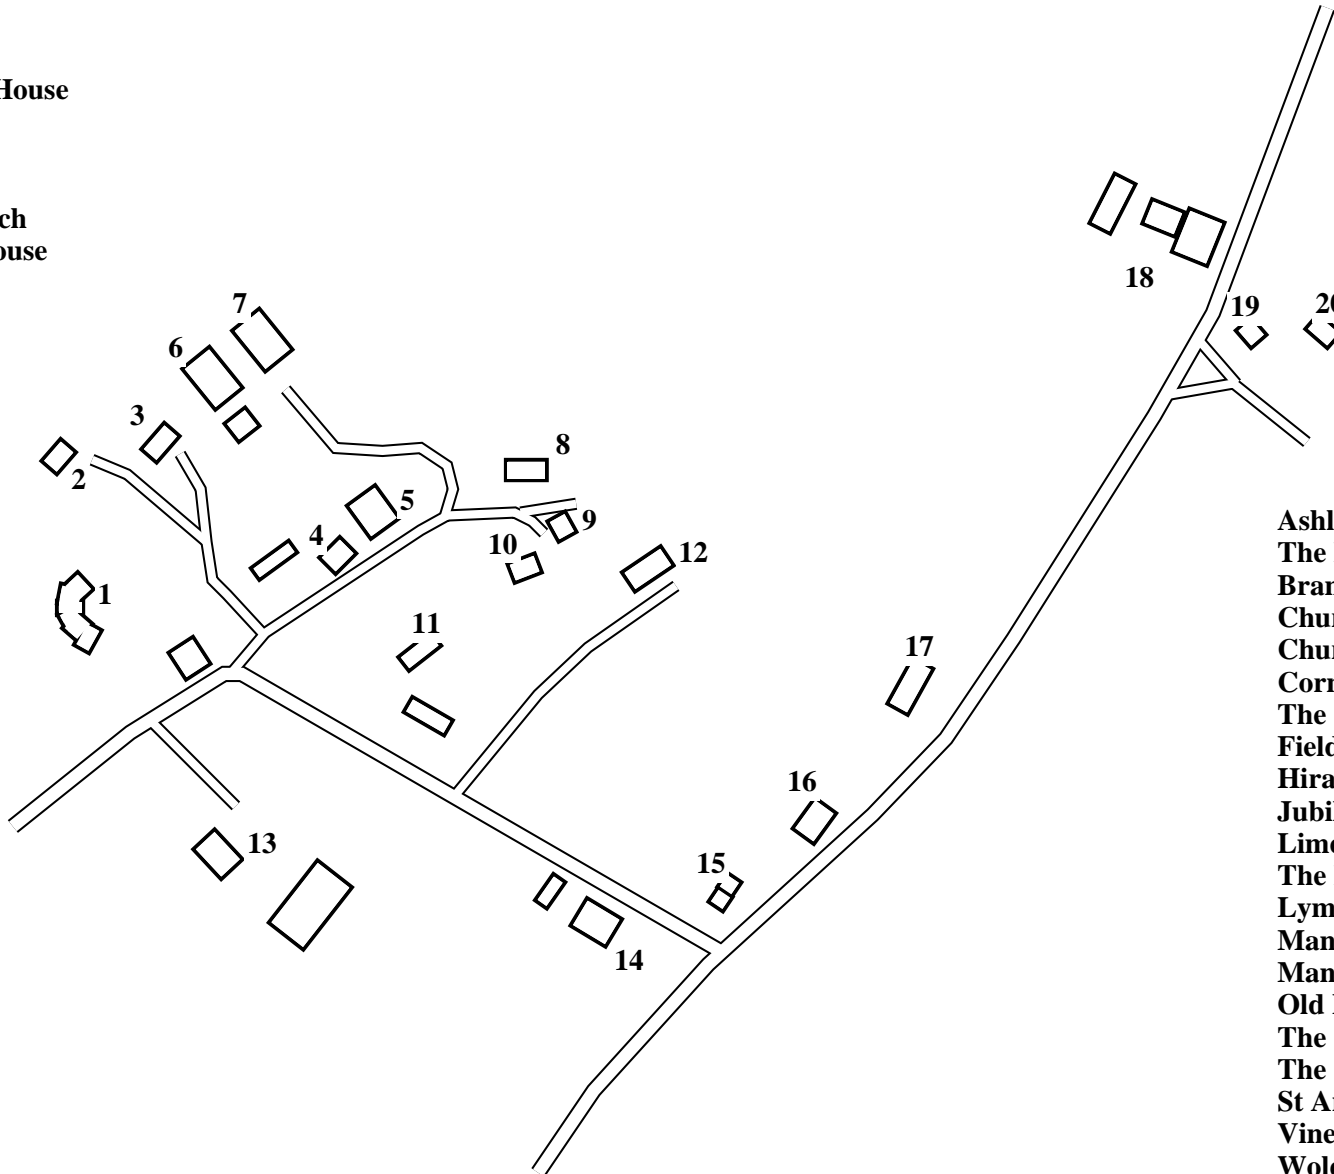

South Thoresby

Caution: This map has not yet been checked by residents.
There may be errors and omissions.

- 1 The Curve
- 2 Hiraeth
- 3 Bramble Cottage
- 4 The Little Dower House
- 5 The Old Rectory
- 6 The Barn
- 7 Ashlands
- 8 St Andrew's Church
- 9 The Old School House
- 10 Church View
- 11 Manor Cottages
- 12 Field Cottage
- 13 Manor Farm
- 14 Vine Inn
- 15 Corner Cottages
- 16 Jubilee Cottage
- 17 Wold View
- 18 Limepits Farm
- 19 Lyme Cottage
- 20 Old Holly Cottage

Ashlands	7
The Barn	6
Bramble Cottage	3
Church	8
Church View	10
Corner Cottages	15
The Curve	1
Field Cottage	12
Hiraeth	2
Jubilee Cottage	16
Limepits Farm	18
The Little Dower House	4
Lyme Cottage	19
Manor Cottages	11
Manor Farm	13
Old Holly Cottage	20
The Old Rectory	5
The Old School House	9
St Andrew's Church	8
Vine Inn	14
Wold View	17