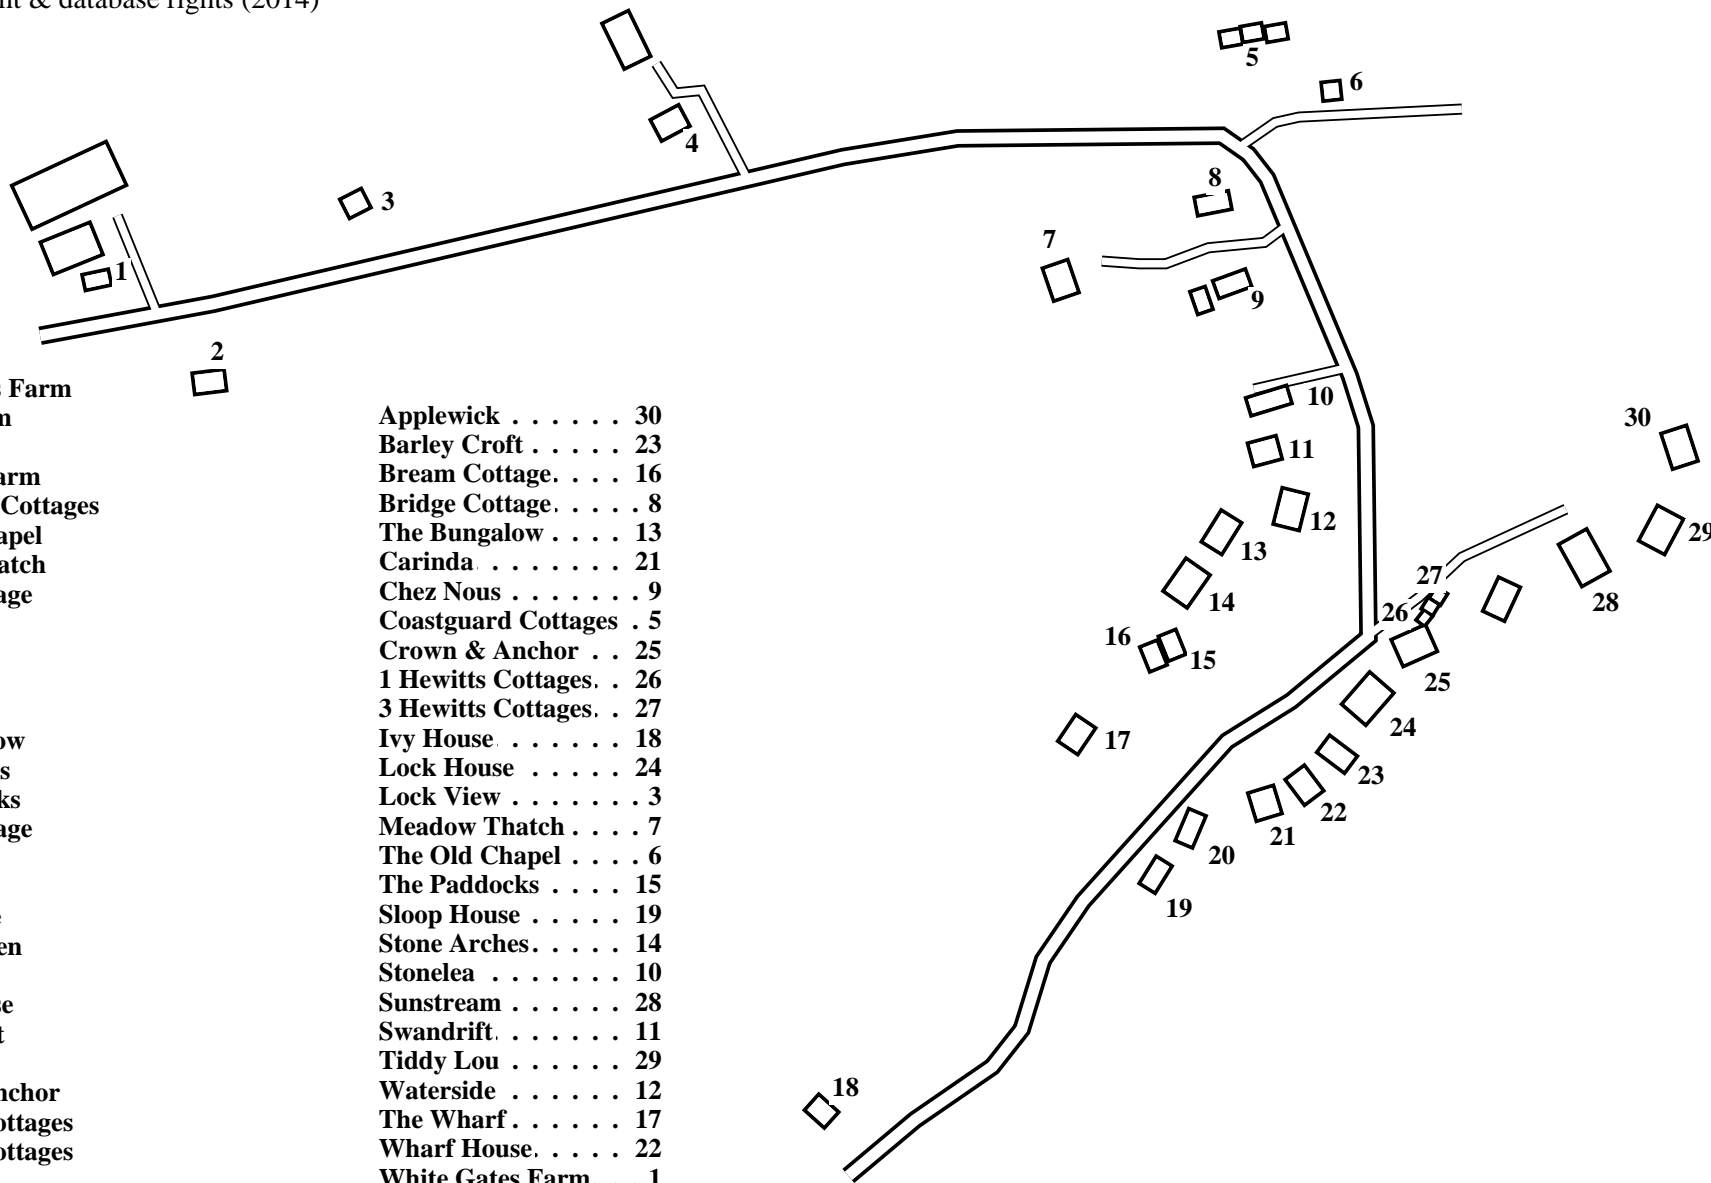

Tetney Lock

Caution: This map has not yet been checked by residents.
There may be errors and omissions.

- 1 White Gates Farm
- 2 Willow Farm
- 3 Lock View
- 4 Yew Tree Farm
- 5 Coastguard Cottages
- 6 The Old Chapel
- 7 Meadow Thatch
- 8 Bridge Cottage
- 9 Chez Nous
- 10 Stonelea
- 11 Swandrift
- 12 Waterside
- 13 The Bungalow
- 14 Stone Arches
- 15 The Paddocks
- 16 Bream Cottage
- 17 The Wharf
- 18 Ivy House
- 19 Sloop House
- 20 Willow Haven
- 21 Carinda
- 22 Wharf House
- 23 Barley Croft
- 24 Lock House
- 25 Crown & Anchor
- 26 1 Hewitts Cottages
- 27 3 Hewitts Cottages
- 28 Sunstream
- 29 Tiddy Lou
- 30 Applewick

- Applewick 30
- Barley Croft 23
- Bream Cottage. 16
- Bridge Cottage. 8
- The Bungalow 13
- Carinda 21
- Chez Nous 9
- Coastguard Cottages . . 5
- Crown & Anchor . . . 25
- 1 Hewitts Cottages. . 26
- 3 Hewitts Cottages. . 27
- Ivy House 18
- Lock House 24
- Lock View 3
- Meadow Thatch 7
- The Old Chapel 6
- The Paddocks 15
- Sloop House 19
- Stone Arches. 14
- Stonelea 10
- Sunstream 28
- Swandrift. 11
- Tiddy Lou 29
- Waterside 12
- The Wharf 17
- Wharf House. 22
- White Gates Farm. . . 1
- Willow Farm. 2
- Willow Haven 20
- Yew Tree Farm 4