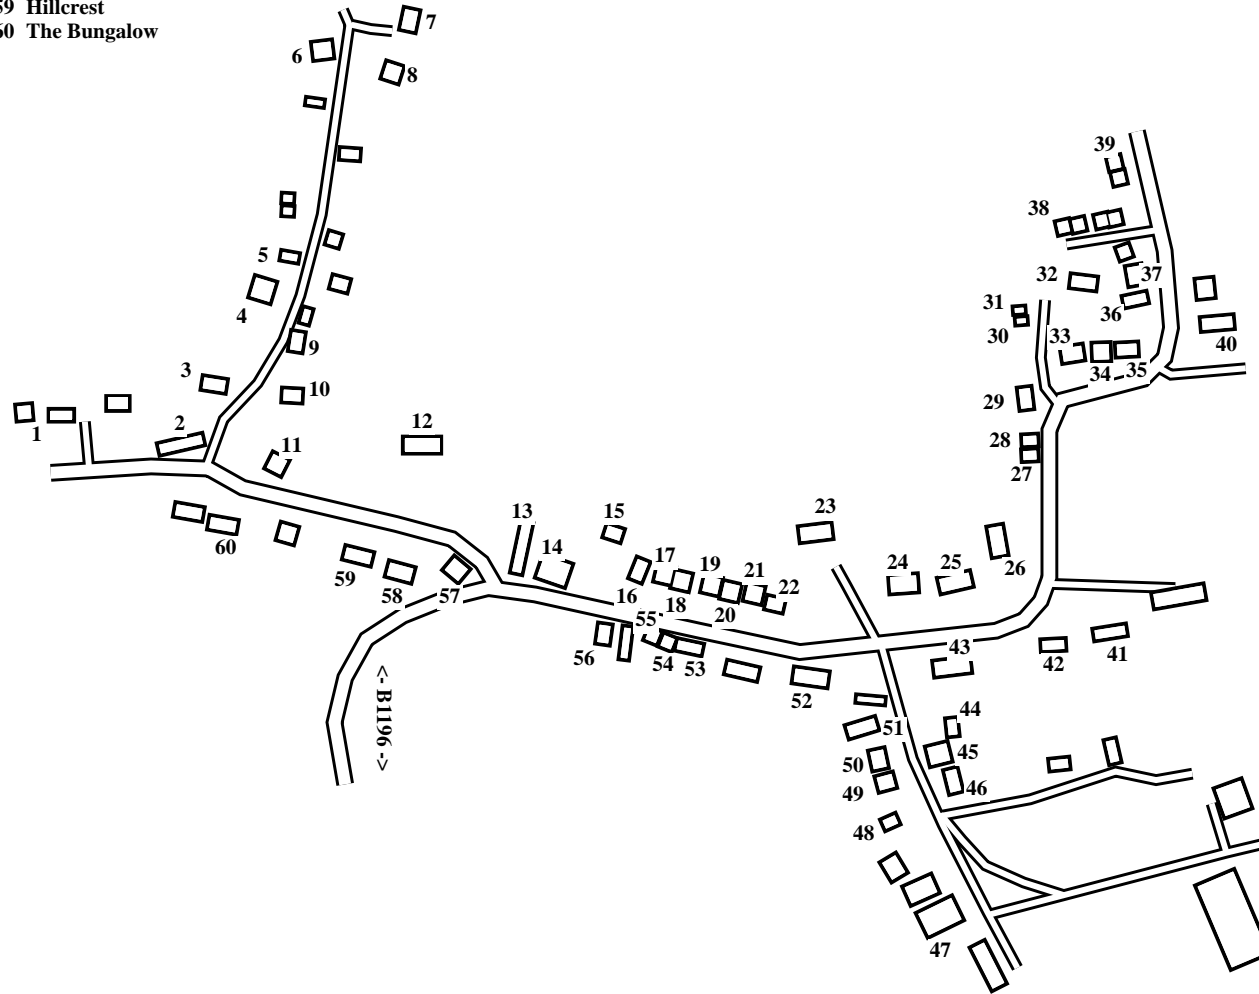

# Welton le Marsh

Caution: This map has not yet been checked by residents.  
There may be errors and omissions.

- 1 Graves Farm
- 2 Southview
- 3 Methodist Church
- 4 Thyme Cottage
- 5 Holly Lodge
- 6 Sunny Dale
- 7 October House
- 8 Sunset House
- 9 Boothby House
- 10 Spring House
- 11 Baytree House
- 12 St Martin's Church
- 13 Sharsell Cottage
- 14 The Wheel
- 15 Thornside
- 16 Swallow Beck
- 17 Holmelea
- 18 Foxbeck
- 19 Charnwood
- 20 Wyndhams Lodge
- 21 Gilhome
- 22 Welbeck
- 23 Beckside
- 24 Four Acres
- 25 Spinney
- 26 Iringa
- 27 Virginia Cottage
- 28 Woodbine Cottage
- 29 Marsh View
- 30 South Field
- 31 North Field
- 32 Hawthorns
- 33 Wolds Edge
- 34 Southcroft
- 35 Kimberdale
- 36 Beechway
- 37 Rose Cottage
- 38 1 Council Bungalow
- 39 6 Council House
- 40 Fair Acre
- 41 Stable House
- 42 Beck Farm
- 43 Rea House
- 44 Threeways
- 45 Westfield View
- 46 Harvey Fields
- 47 Depot
- 48 Ivy May
- 49 Lindals
- 50 Meadow View
- 51 Llamedos
- 52 Highfield Lodge
- 53 The Old Post Office