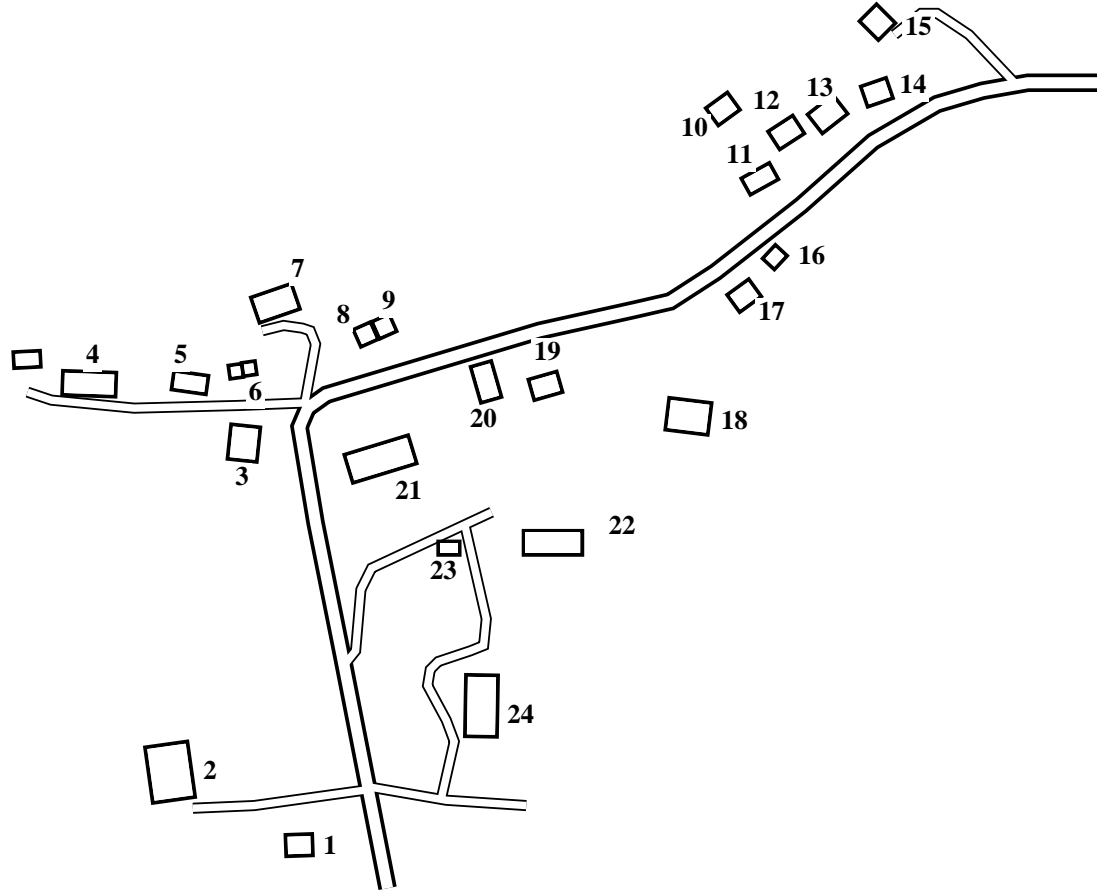

Welton le Wold

Caution: This map has not yet been checked by residents.
 There may be errors and omissions.

- 1 Home Farm
- 2 The Cottage
- 3 School House
- 4 Daintree House
- 5 3 Red Row
- 6 1 Red Row
- 7 The Climb
- 8 2 New Cottage
- 9 1 New Cottage
- 10 Old Poachers Cottage
- 11 Bankside
- 12 Brambly Hedge
- 13 Bracken Hill
- 14 Xanadu
- 15 The Lodge
- 16 Springhead
- 17 Dunnock House
- 18 The Old Glebe House
- 19 Lochnagar
- 20 The Smithy
- 21 Welton Vale House
- 22 St Martin's Church
- 23 Church Cottage
- 24 The Old Rectory

- Bankside 11
- Bracken Hill 13
- Brambly Hedge . . . 12
- Church 22
- Church Cottage . . . 23
- The Climb 7
- The Cottage 2
- Daintree House 4
- Dunnock House . . . 17
- Home Farm 1
- Lochnagar 19
- The Lodge 15
- 1 New Cottage 9
- 2 New Cottage 8
- The Old Glebe House 18
- Old Poachers Cottage 10
- The Old Rectory. . . 24
- 1 Red Row 6
- 3 Red Row 5
- Red Row House 5
- School House. 3
- The Smithy. 20
- Springhead. 16
- St Martin's Church . 22
- Welton Vale House . 21
- Xanadu. 14