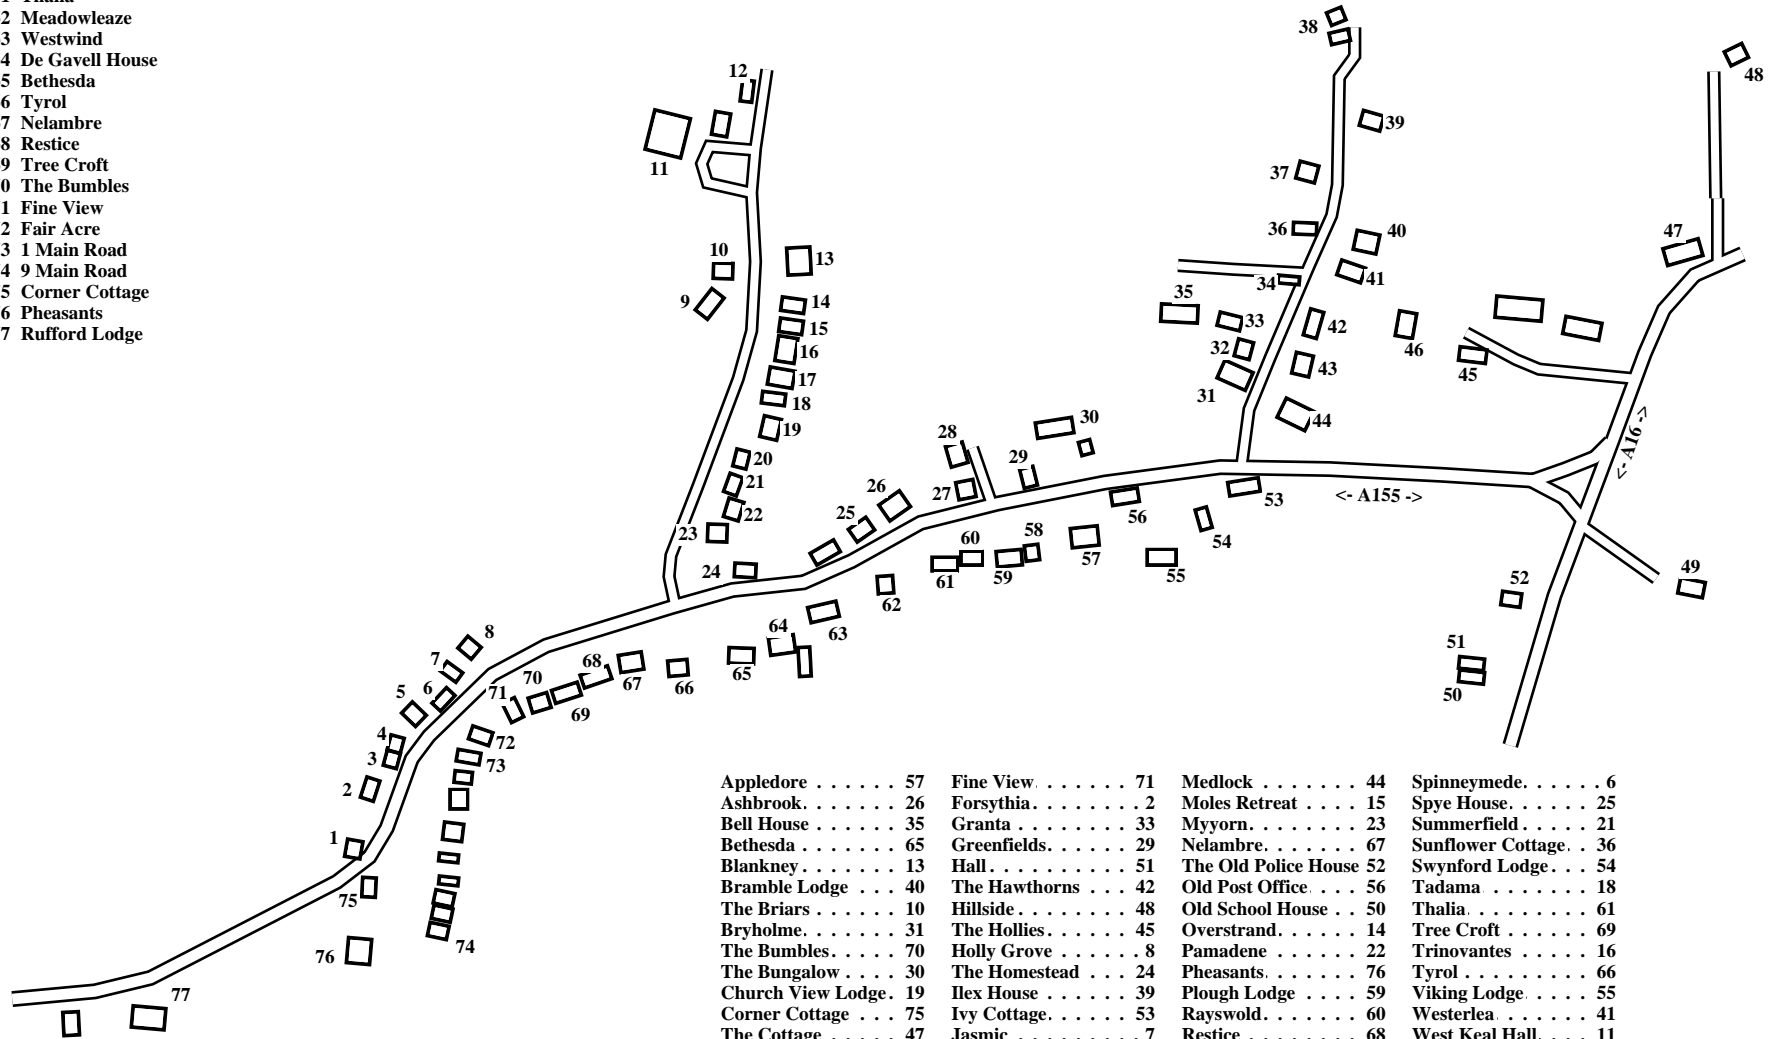

# West Keal

Caution: This map has not yet been checked by residents.  
There may be errors and omissions.

- 1 Lynwood
- 2 Forsythia
- 3 Craecroft
- 4 Rose Cottage
- 5 Larkhill
- 6 Spinneymede
- 7 Jasmic
- 8 Holly Grove
- 9 White Oak
- 10 The Briars
- 11 West Keal Hall
- 12 The Spinney
- 13 Blankney
- 14 Overstrand
- 15 Moles Retreat
- 16 Trinovantes
- 17 Fairfield
- 18 Tadama
- 19 Church View Lodge
- 20 Magnolias
- 21 Summerfield
- 22 Pamadene
- 23 Myyorn
- 24 The Homestead
- 25 Spye House
- 26 Ashbrook
- 27 South View
- 28 Fernlea
- 29 Greenfields
- 30 The Bungalow
- 31 Bryholme
- 32 Wolds House
- 33 Granta
- 34 The Cottage
- 35 Bell House
- 36 Sunflower Cottage
- 37 Rose Cottage
- 38 Jon-Ju-An
- 39 Ilex House
- 40 Bramble Lodge
- 41 Westerlea
- 42 The Hawthorns
- 43 Spindleberry
- 44 Medlock
- 45 The Hollies
- 46 Shady Nook
- 47 The Cottage
- 48 Hillside
- 49 Windrush
- 50 Old School House
- 51 Hall
- 52 The Old Police House
- 53 Ivy Cottage
- 54 Swynford Lodge
- 55 Viking Lodge
- 56 Old Post Office
- 57 Appledore
- 58 Croft House
- 59 Plough Lodge
- 60 Rayswold
- 61 Thalia
- 62 Meadowleaze
- 63 Westwind
- 64 De Gavell House
- 65 Bethesda
- 66 Tyrol
- 67 Nelambre
- 68 Restice
- 69 Tree Croft
- 70 The Bumbles
- 71 Fine View
- 72 Fair Acre
- 73 1 Main Road
- 74 9 Main Road
- 75 Corner Cottage
- 76 Pheasants
- 77 Rufford Lodge

- 1
- 2
- 3
- 4
- 5
- 6
- 7
- 8
- 9
- 10
- 11
- 12
- 13
- 14
- 15
- 16
- 17
- 18
- 19
- 20
- 21
- 22
- 23
- 24
- 25
- 26
- 27
- 28
- 29
- 30
- 31
- 32
- 33
- 34
- 35
- 36
- 37
- 38
- 39
- 40
- 41
- 42
- 43
- 44
- 45
- 46
- 47
- 48
- 49
- 50
- 51
- 52
- 53
- 54
- 55
- 56
- 57
- 58
- 59