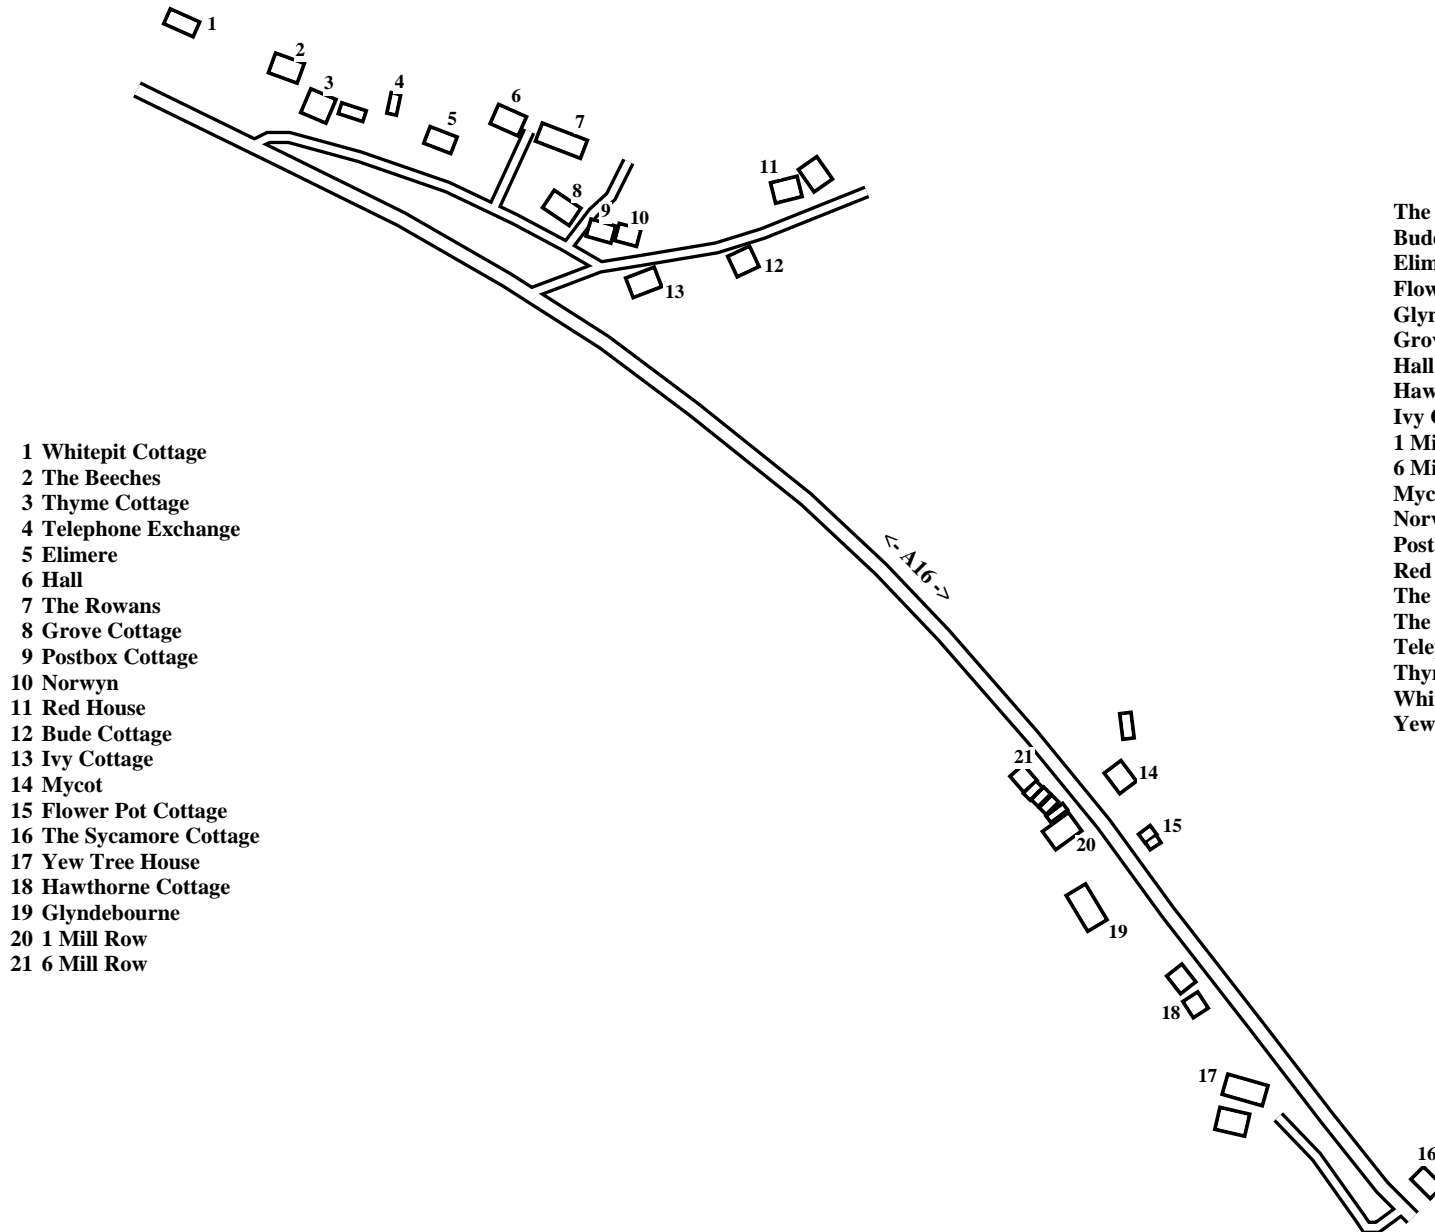

# White Pit

Caution: This map has not yet been checked by residents.  
There may be errors and omissions.

- 1 Whitepit Cottage
- 2 The Beeches
- 3 Thyme Cottage
- 4 Telephone Exchange
- 5 Elimere
- 6 Hall
- 7 The Rowans
- 8 Grove Cottage
- 9 Postbox Cottage
- 10 Norwyn
- 11 Red House
- 12 Bude Cottage
- 13 Ivy Cottage
- 14 Mycot
- 15 Flower Pot Cottage
- 16 The Sycamore Cottage
- 17 Yew Tree House
- 18 Hawthorne Cottage
- 19 Glyndebourne
- 20 1 Mill Row
- 21 6 Mill Row

- The Beeches . . . . . 2
- Bude Cottage. . . . . 12
- Elimere. . . . . 5
- Flower Pot Cottage . . 15
- Glyndebourne . . . . . 19
- Grove Cottage . . . . . 8
- Hall. . . . . 6
- Hawthorne Cottage . . 18
- Ivy Cottage. . . . . 13
- 1 Mill Row . . . . . 20
- 6 Mill Row . . . . . 21
- Mycot. . . . . 14
- Norwyn. . . . . 10
- Postbox Cottage . . . . 9
- Red House . . . . . 11
- The Rowans . . . . . 7
- The Sycamore Cottage 16
- Telephone Exchange . . 4
- Thyme Cottage. . . . . 3
- Whitepit Cottage . . . . 1
- Yew Tree House . . . . 17