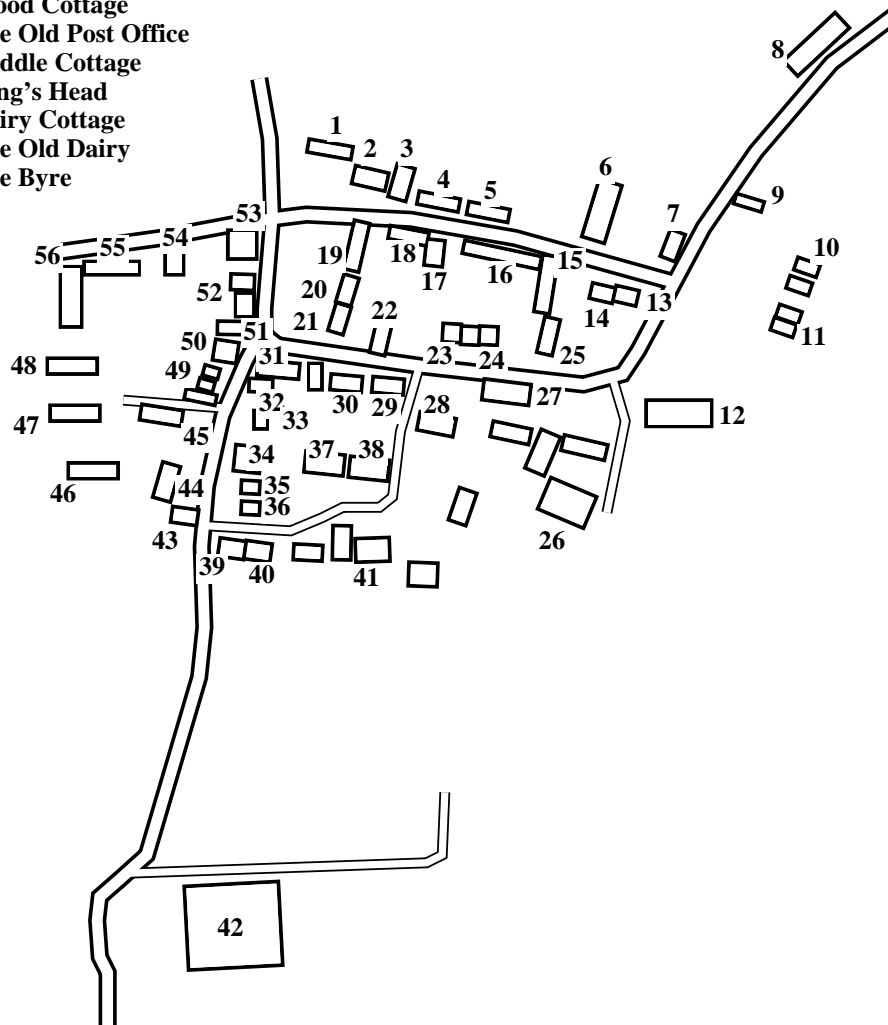

Apethorpe

Caution: This map has not yet been checked by residents.
There may be errors and omissions.

- 1 Kings Lodge
- 2 Lime Tree House
- 3 Westmoreland Cottage
- 4 Lamlash
- 5 Willowdale
- 6 The Coach House
- 7 The Old Smithy
- 8 7-8 Bridge Street
- 9 5 Bridge Street
- 10 4 Bridge Street
- 11 1 Bridge Street
- 12 St Leonard's Church
- 13 The Stocks
- 14 Manor Farm Cottage
- 15 7 Manor Farm
- 16 Porch House
- 17 Barn Haven
- 18 5a Manor Farm
- 19 The Courtyard
- 20 3 Kingscliffe Road
- 21 4 Kingscliffe Road
- 22 The Gatehouse
- 23 3 The Terrace
- 24 1 The Terrace
- 25 The Old School House
- 26 The Manor House
- 27 The Old Village Hall
- 28 Estate Cottage
- 29 The Bungalow
- 30 Ins Cottage
- 31 Michaelmas Cottage
- 32 Violet Cottage
- 33 Lilac Cottage
- 34 1 The Estate Yard
- 35 1 Laundry Road
- 36 2 Laundry Road
- 37 2 The Estate Yard
- 38 3 The Estate Yard
- 39 8 The Estate Yard
- 40 7 The Estate Yard
- 41 4 The Estate Yard
- 42 Apethorpe Hall
- 43 Keepers Cottage
- 44 Laundry Cottage
- 45 Apple Tree Cottage
- 46 Pear Tree House
- 47 Midapple House
- 48 Orchard View
- 49 1 The Orchard
- 50 Wood Cottage
- 51 The Old Post Office
- 52 Middle Cottage
- 53 King's Head
- 54 Dairy Cottage
- 55 The Old Dairy
- 56 The Byre