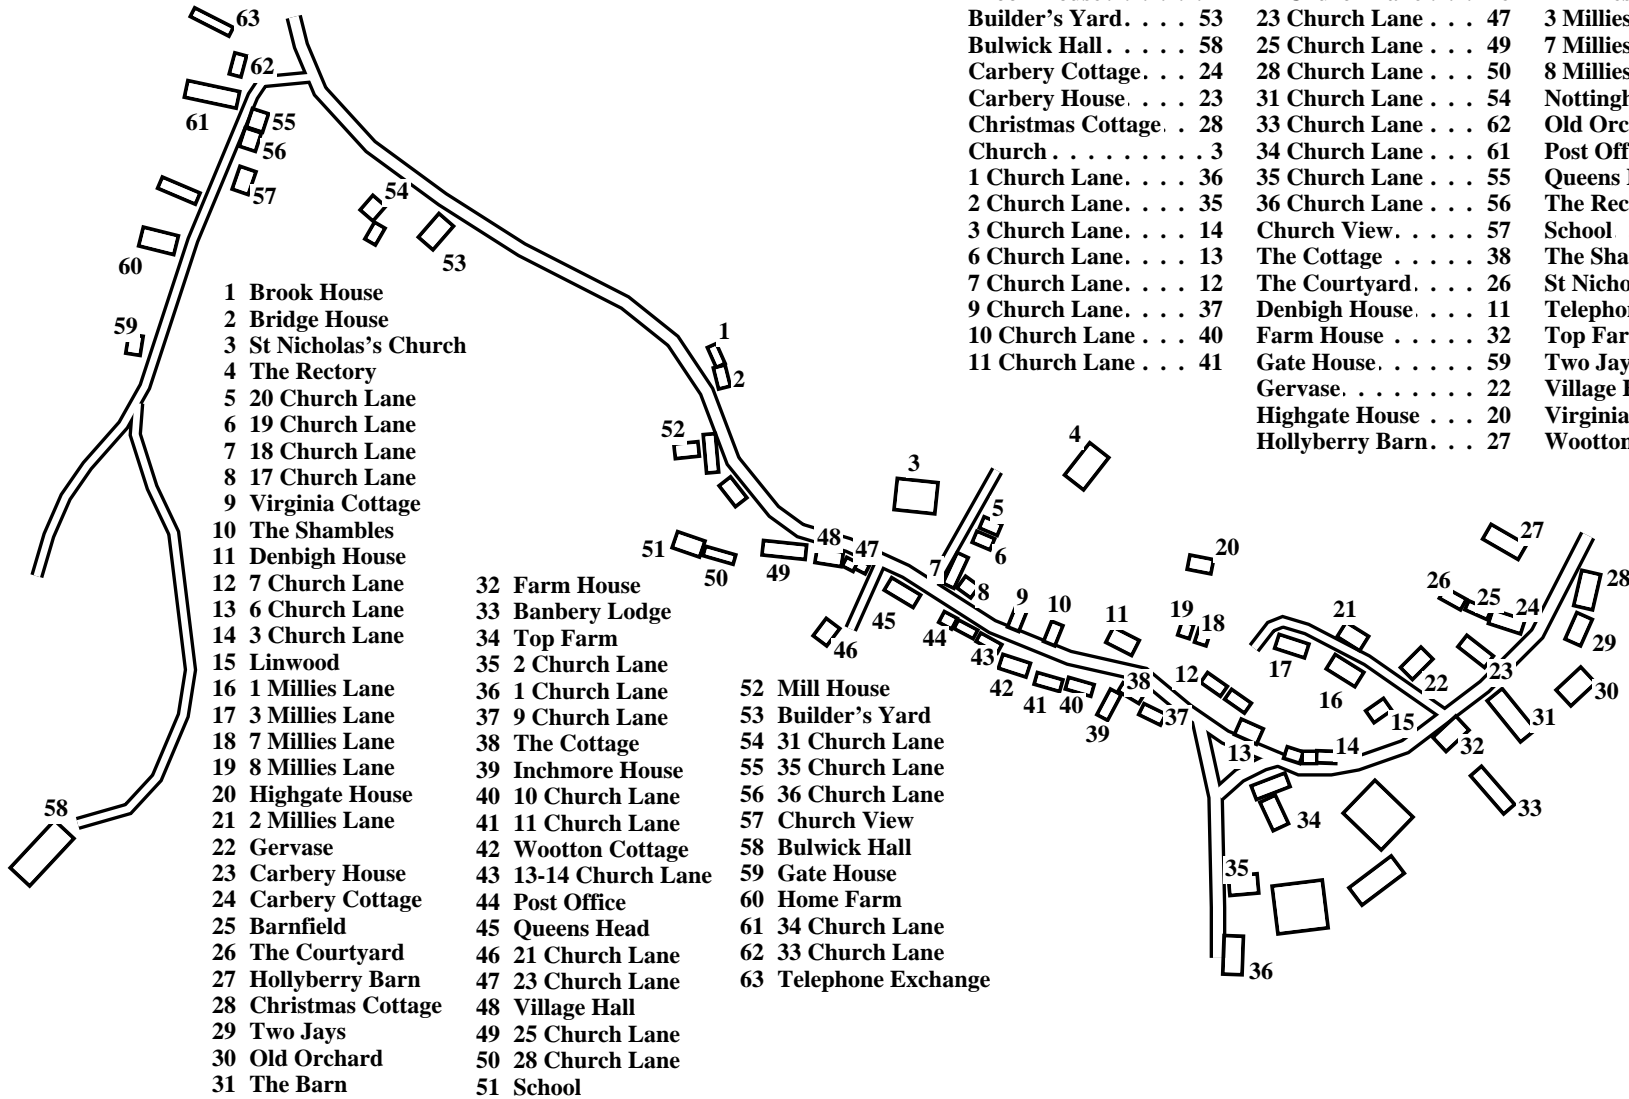

Bulwick

Caution: This map has not yet been checked by residents.
There may be errors and omissions.

- 1 Brook House
- 2 Bridge House
- 3 St Nicholas's Church
- 4 The Rectory
- 5 20 Church Lane
- 6 19 Church Lane
- 7 18 Church Lane
- 8 17 Church Lane
- 9 Virginia Cottage
- 10 The Shambles
- 11 Denbigh House
- 12 7 Church Lane
- 13 6 Church Lane
- 14 3 Church Lane
- 15 Linwood
- 16 1 Millies Lane
- 17 3 Millies Lane
- 18 7 Millies Lane
- 19 8 Millies Lane
- 20 Highgate House
- 21 2 Millies Lane
- 22 Gervase
- 23 Carbery House
- 24 Carbery Cottage
- 25 Barnfield
- 26 The Courtyard
- 27 Hollyberry Barn
- 28 Christmas Cottage
- 29 Two Jays
- 30 Old Orchard
- 31 The Barn

- 32 Farm House
- 33 Banbery Lodge
- 34 Top Farm
- 35 2 Church Lane
- 36 1 Church Lane
- 37 9 Church Lane
- 38 The Cottage
- 39 Inchmore House
- 40 10 Church Lane
- 41 11 Church Lane
- 42 Wootton Cottage
- 43 13-14 Church Lane
- 44 Post Office
- 45 Queens Head
- 46 21 Church Lane
- 47 23 Church Lane
- 48 Village Hall
- 49 25 Church Lane
- 50 28 Church Lane
- 51 School